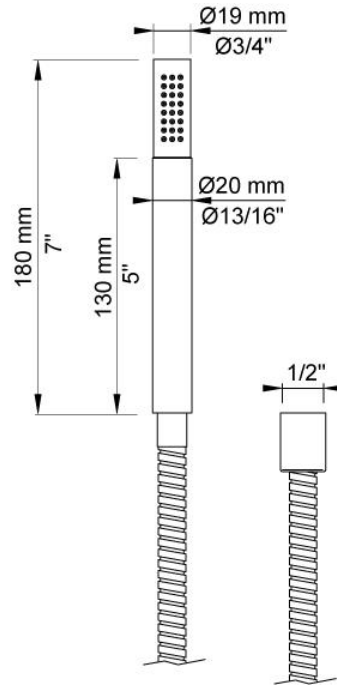

	:
	:
	:

**T2**

Hand spray with 5" vinyl hose.

	<b>Bar:</b>	<b>1.0</b>	<b>2.0</b>	<b>3.0</b>	<b>4.0</b>	<b>5.0</b>
T2 <sup>1)</sup>	(l/min)	5.2	7.3	9.0	9.0	9.0

<sup>1)</sup> 070

	Color 20, Brushed chrome
Color 02, Grey	Color 21, Carmine red
Color 04, Light blue	Color 25, Pink
Color 05, Orange	Color 27, Matt black
Color 06, Light green	Color 28, Matt white
Color 08, Yellow	Color 40, Brushed stainless steel
Color 09, Dark grey	Color 60, Black
Color 12, Mocca	Color 61, Brushed black
Color 14, Bright red	Color 63, Copper
Color 15, Dark blue	Color 64, Brushed Copper
Color 16, Polished chrome	Color 65, Gold
Color 17, Gloss black	Color 68, Silver
Color 18, White	Color 70, Brushed Gold
Color 19, Natural brass	