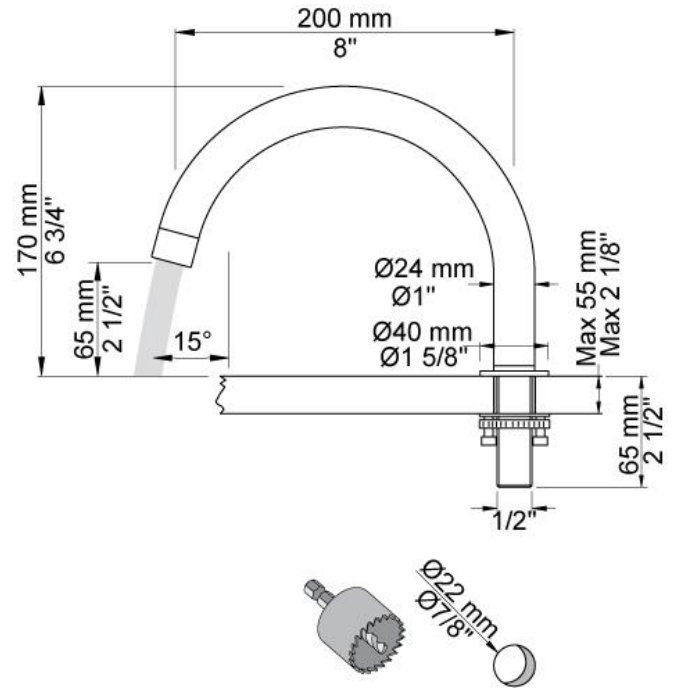

:
:
:

PSB Singapore

SC7

One handle deck mounted high flow mixer with 6" high swivel spout.

	Bar:	1.0	2.0	3.0	4.0	5.0
SC7	(l/min)	10.4	14.7	18.0	20.8	23.2

	Color 20, Brushed chrome
Color 02, Grey	Color 21, Carmine red
Color 04, Light blue	Color 25, Pink
Color 05, Orange	Color 27, Matt black
Color 06, Light green	Color 28, Matt white
Color 08, Yellow	Color 40, Brushed stainless steel
Color 09, Dark grey	Color 60, Black
Color 12, Mocca	Color 61, Brushed black
Color 14, Bright red	Color 63, Copper
Color 15, Dark blue	Color 64, Brushed Copper
Color 16, Polished chrome	Color 65, Gold
Color 17, Gloss black	Color 68, Silver
Color 18, White	Color 70, Brushed Gold
Color 19, Natural brass	

090E
Swivel spout for high flow, 65/8" high - 77/8" wide.

2500
One handle table mounted mixer for high flow.