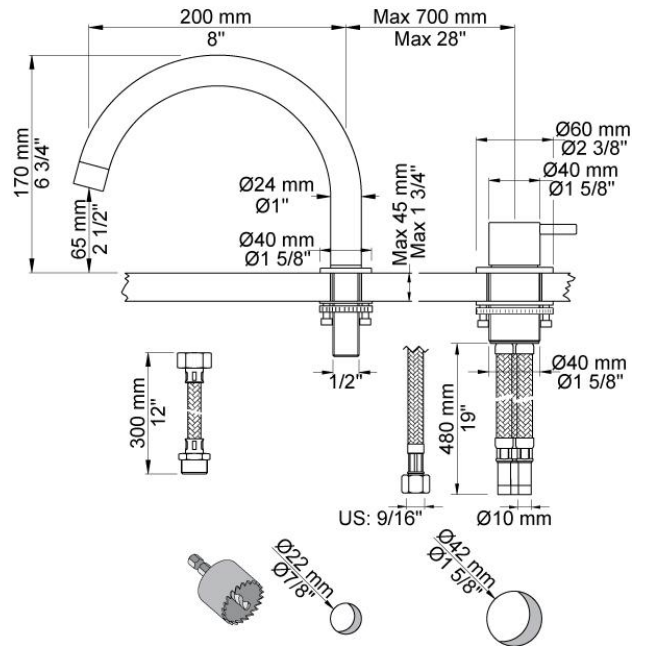

:
:
:

PSB Singapore

SC7

One handle deck mounted high flow mixer with 6" high swivel spout.

	Bar:	1.0	2.0	3.0	4.0	5.0
SC7	(l/min)	10.4	14.7	18.0	20.8	23.2

	Color 20, Brushed chrome
Color 02, Grey	Color 21, Carmine red
Color 04, Light blue	Color 25, Pink
Color 05, Orange	Color 27, Matt black
Color 06, Light green	Color 28, Matt white
Color 08, Yellow	Color 40, Brushed stainless steel
Color 09, Dark grey	Color 60, Black
Color 12, Mocca	Color 61, Brushed black
Color 14, Bright red	Color 63, Copper
Color 15, Dark blue	Color 64, Brushed Copper
Color 16, Polished chrome	Color 65, Gold
Color 17, Gloss black	Color 68, Silver
Color 18, White	Color 70, Brushed Gold
Color 19, Natural brass	

090E
Swivel spout for high flow, 65/8" high - 77/8" wide.

2500
One handle table mounted mixer for high flow.