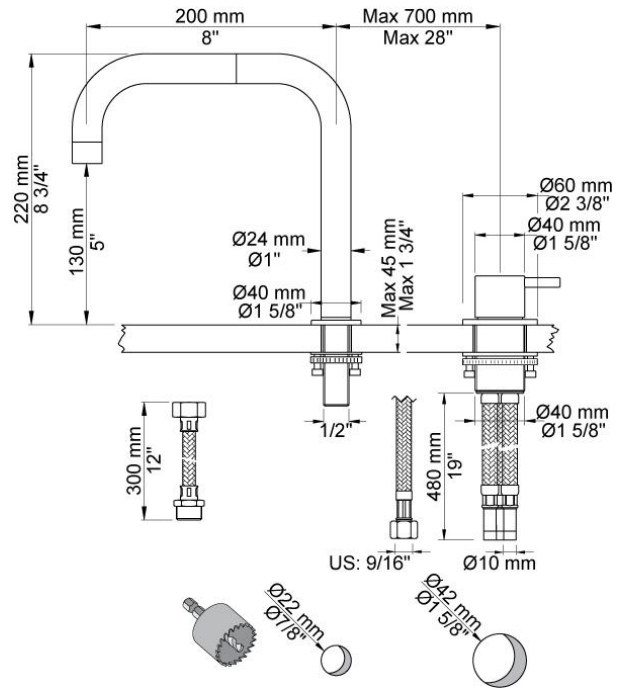

:
:
:

PSB Singapore

SC5

One handle deck mounted high flow mixer with 360° double swivel spout

	Bar:	1.0	2.0	3.0	4.0	5.0
SC5	(l/min)	10.4	14.7	18.0	20.8	23.2

	Color 20, Brushed chrome
Color 02, Grey	Color 21, Carmine red
Color 04, Light blue	Color 25, Pink
Color 05, Orange	Color 27, Matt black
Color 06, Light green	Color 28, Matt white
Color 08, Yellow	Color 40, Brushed stainless steel
Color 09, Dark grey	Color 60, Black
Color 12, Mocca	Color 61, Brushed black
Color 14, Bright red	Color 63, Copper
Color 15, Dark blue	Color 64, Brushed Copper
Color 16, Polished chrome	Color 65, Gold
Color 17, Gloss black	Color 68, Silver
Color 18, White	Color 70, Brushed Gold
Color 19, Natural brass	

090D

2500
One handle table mounted mixer for high flow.