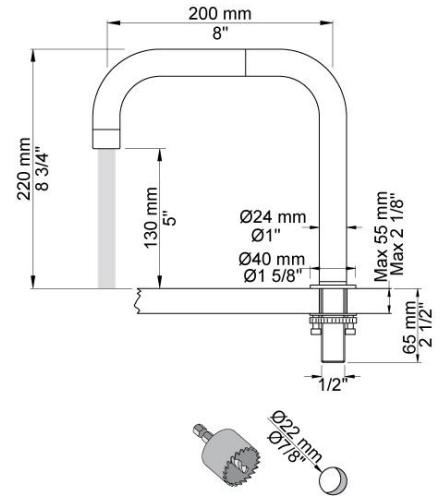

:
:
:

PSB Singapore

SC5

One handle deck mounted high flow mixer with 360° double swivel spout

	Bar:	1.0	2.0	3.0	4.0	5.0
SC5	(l/min)	10.4	14.7	18.0	20.8	23.2

	Color 20, Brushed chrome
Color 02, Grey	Color 21, Carmine red
Color 04, Light blue	Color 25, Pink
Color 05, Orange	Color 27, Matt black
Color 06, Light green	Color 28, Matt white
Color 08, Yellow	Color 40, Brushed stainless steel
Color 09, Dark grey	Color 60, Black
Color 12, Mocca	Color 61, Brushed black
Color 14, Bright red	Color 63, Copper
Color 15, Dark blue	Color 64, Brushed Copper
Color 16, Polished chrome	Color 65, Gold
Color 17, Gloss black	Color 68, Silver
Color 18, White	Color 70, Brushed Gold
Color 19, Natural brass	

090D

2500
One handle table mounted mixer for high flow.