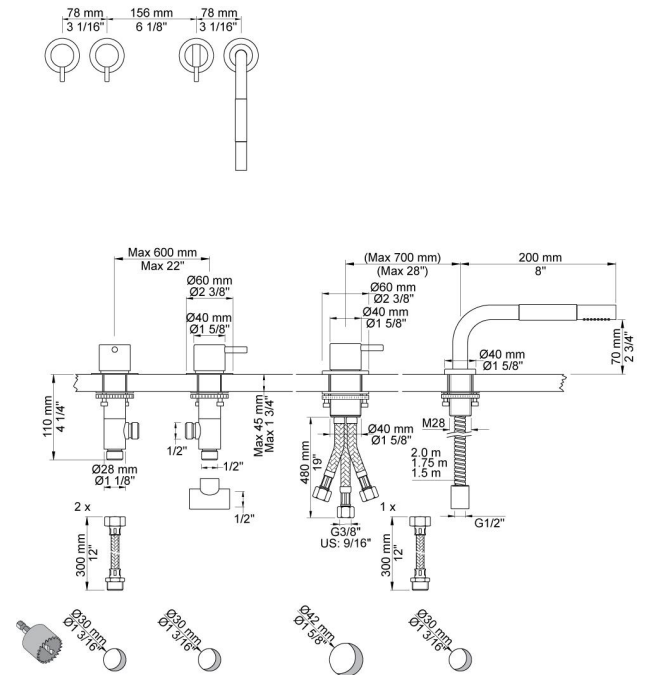

SC4

Hot and cold ¼ turn deck mount valves for use with a remote deck or wall mounted tub spout and low flow mixer and hand spray.

	Bar:	1.0	2.0	3.0	4.0	5.0
S50¹⁾	(l/min)	28.9	40.8	50.0	57.7	64.5
S50²⁾	(l/min)	11.3	15.9	19.5	22.5	25.2
T1	(l/min)	5.8	8.2	10.0	11.6	12.9

¹⁾ Free outlet

²⁾ A24

	Color 20, Brushed chrome
Color 02, Grey	Color 21, Carmine red
Color 04, Light blue	Color 25, Pink
Color 05, Orange	Color 27, Matt black
Color 06, Light green	Color 28, Matt white
Color 08, Yellow	Color 40, Brushed stainless steel
Color 09, Dark grey	Color 60, Black
Color 12, Mocca	Color 61, Brushed black
Color 14, Bright red	Color 63, Copper
Color 15, Dark blue	Color 64, Brushed Copper
Color 16, Polished chrome	Color 65, Gold
Color 17, Gloss black	Color 68, Silver
Color 18, White	Color 70, Brushed Gold
Color 19, Natural brass