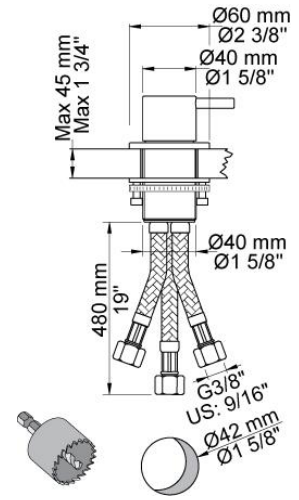

:
:
:

PSB Singapore

**SC4**

Hot and cold ¼ turn deck mount valves for use with a remote deck or wall mounted tub spout and low flow mixer and hand spray.

	Bar:	1.0	2.0	3.0	4.0	5.0
S50 <sup>1)</sup>	(l/min)	28.9	40.8	50.0	57.7	64.5
S50 <sup>2)</sup>	(l/min)	11.3	15.9	19.5	22.5	25.2
T1	(l/min)	5.8	8.2	10.0	11.6	12.9

**500**  
One handle table mounted mixer.

**S50**  
Stop valve with 1/4" turn cold cartridge with non-return valve; 1/2" inlet and outlet.

**T1**