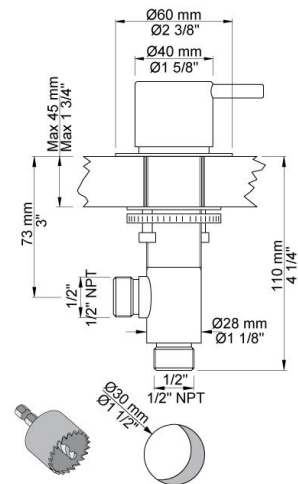

:
:
:

PSB Singapore

**SC4**

Hot and cold ¼ turn deck mount valves for use with a remote deck or wall mounted tub spout and low flow mixer and hand spray.

	Bar:	1.0	2.0	3.0	4.0	5.0
S50 <sup>1)</sup>	(l/min)	28.9	40.8	50.0	57.7	64.5
S50 <sup>2)</sup>	(l/min)	11.3	15.9	19.5	22.5	25.2
T1	(l/min)	5.8	8.2	10.0	11.6	12.9

**500**  
One handle table mounted mixer.

**S50**  
Stop valve with 1/4" turn cold cartridge with non-return valve; 1/2" inlet and outlet.

**T1**