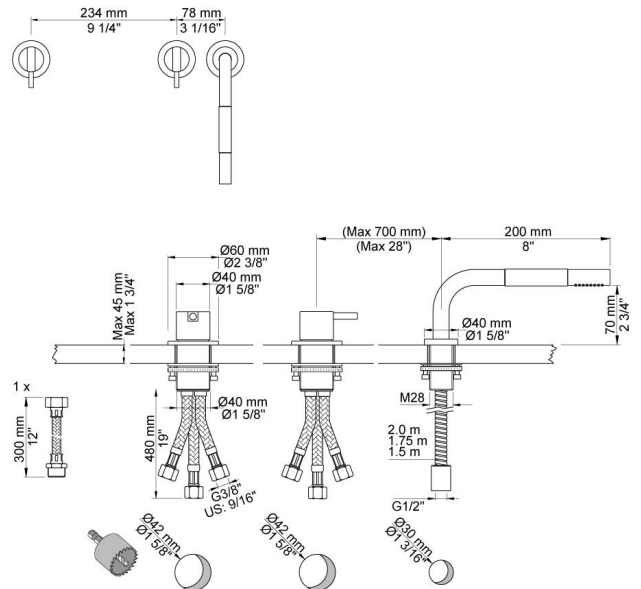

SC3

One handle deck mounted high flow mixer for use with a remote deck or wall mounted tub spout and low flow mixer with hand spray.

	Bar:	1.0	2.0	3.0	4.0	5.0
2500¹⁾	(l/min)	10.8	15.3	18.7	21.6	24.1
2500²⁾	(l/min)	8.7	12.2	15.0	17.3	19.4
T1	(l/min)	5.8	8.2	10.0	11.6	12.9

¹⁾ Free outlet

²⁾ A24

	Color 20, Brushed chrome
Color 02, Grey	Color 21, Carmine red
Color 04, Light blue	Color 25, Pink
Color 05, Orange	Color 27, Matt black
Color 06, Light green	Color 28, Matt white
Color 08, Yellow	Color 40, Brushed stainless steel
Color 09, Dark grey	Color 60, Black
Color 12, Mocca	Color 61, Brushed black
Color 14, Bright red	Color 63, Copper
Color 15, Dark blue	Color 64, Brushed Copper
Color 16, Polished chrome	Color 65, Gold
Color 17, Gloss black	Color 68, Silver
Color 18, White	Color 70, Brushed Gold
Color 19, Natural brass