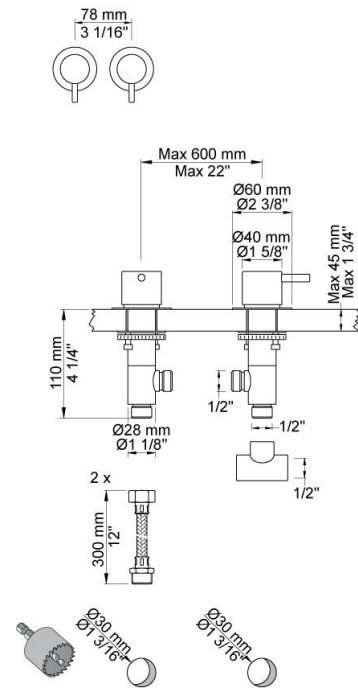

:
:
:

PSB Singapore

SC2

Hot and cold ¼ turn deck mount valves for use with a remote deck or wall mounted tub spout.

	Bar:	1.0	2.0	3.0	4.0	5.0
SC2 - A24	(l/min)	11.3	15.9	19.5	22.5	25.2
SC2	(l/min)	28.9	40.8	50.0	57.7	64.5

S50

Stop valve with ¼" turn cold cartridge with non-return valve; ½" inlet and outlet.