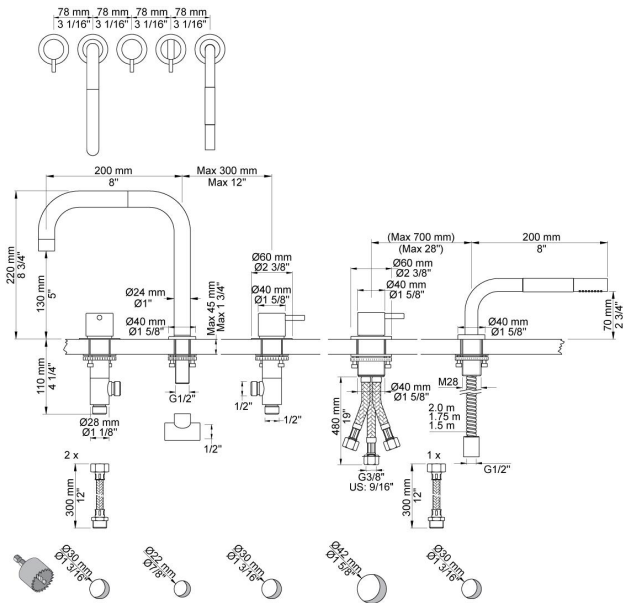

:
:
:

PSB Singapore

SC11

Hot and cold ¼ turn deck mount valves with 360° double swivel spout, one handle low flow mixer with hand spray.

	Bar:	1.0	2.0	3.0	4.0	5.0
090D	(l/min)	15.0	21.2	26.0	30.0	30.0
T1	(l/min)	5.8	8.2	10.0	11.6	12.9

090D

500
One handle table mounted mixer.

S50
Stop valve with 1/4" turn cold cartridge with non-return valve; 1/2" inlet and outlet.

T1