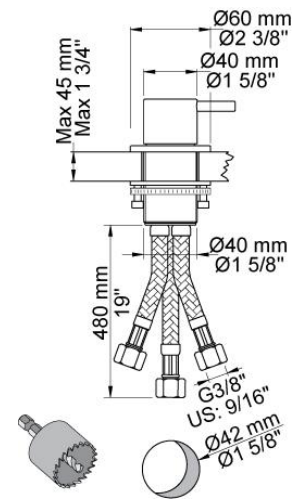

:
:
:

PSB Singapore

SC11

Hot and cold ¼ turn deck mount valves with 360° double swivel spout, one handle low flow mixer with hand spray.

	Bar:	1.0	2.0	3.0	4.0	5.0
090D	(l/min)	15.0	21.2	26.0	30.0	30.0
T1	(l/min)	5.8	8.2	10.0	11.6	12.9

090D

500
One handle table mounted mixer.

S50
Stop valve with 1/4" turn cold cartridge with non-return valve; 1/2" inlet and outlet.

T1