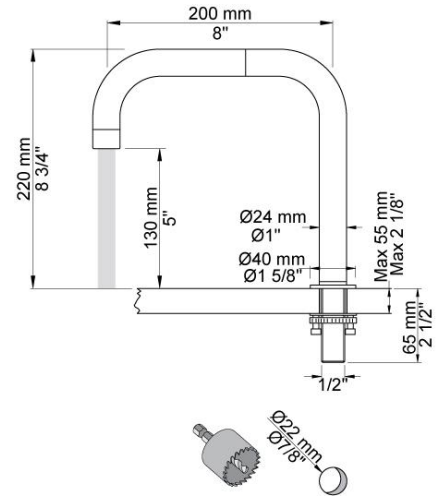

:
:
:

PSB Singapore

SC11

Hot and cold ¼ turn deck mount valves with 360° double swivel spout, one handle low flow mixer with hand spray.

	Bar:	1.0	2.0	3.0	4.0	5.0
090D	(l/min)	15.0	21.2	26.0	30.0	30.0
T1	(l/min)	5.8	8.2	10.0	11.6	12.9

090D

500
One handle table mounted mixer.

S50
Stop valve with 1/4" turn cold cartridge with non-return valve; 1/2" inlet and outlet.

T1