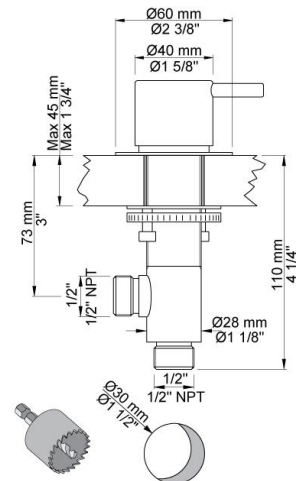

:
:
:

PSB Singapore

SC11

Hot and cold ¼ turn deck mount valves with 360° double swivel spout, one handle low flow mixer with hand spray.

	Bar:	1.0	2.0	3.0	4.0	5.0
090D	(l/min)	15.0	21.2	26.0	30.0	30.0
T1	(l/min)	5.8	8.2	10.0	11.6	12.9

090D

500
One handle table mounted mixer.

S50
Stop valve with 1/4" turn cold cartridge with non-return valve; 1/2" inlet and outlet.

T1