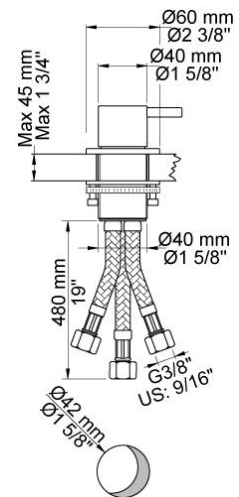

:
:
:

PSB Singapore

**SC10**

One handle high flow mixer with 360° double swivel spout, one handle low flow mixer with hand spray.

	Bar:	1.0	2.0	3.0	4.0	5.0
090D	(l/min)	10.4	14.7	18.0	20.8	23.2
T1	(l/min)	5.8	8.2	10.0	11.6	12.9

090D

2500  
One handle table mounted mixer for high flow.

T1