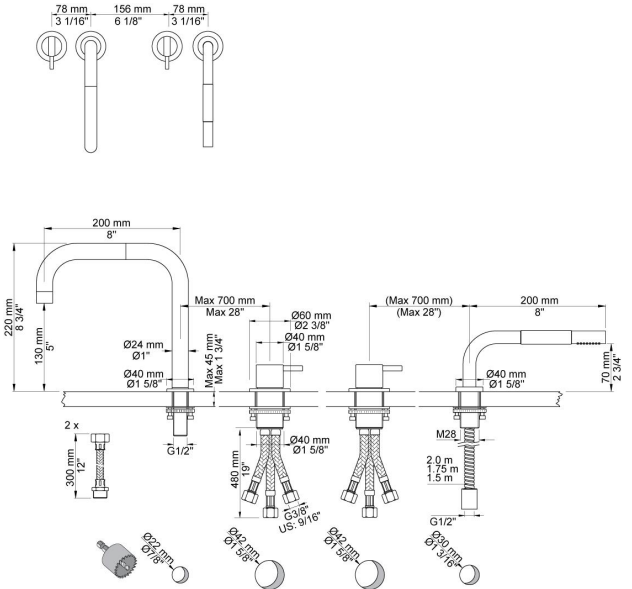

:
:
:

PSB Singapore

**SC10**

One handle high flow mixer with 360° double swivel spout, one handle low flow mixer with hand spray.

	Bar:	1.0	2.0	3.0	4.0	5.0
090D	(l/min)	10.4	14.7	18.0	20.8	23.2
T1	(l/min)	5.8	8.2	10.0	11.6	12.9

090D

2500  
One handle table mounted mixer for high flow.

T1