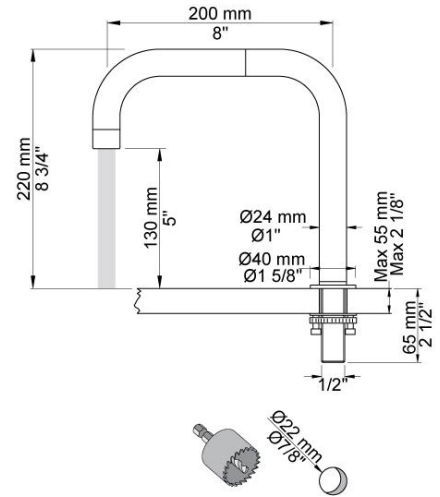

:
:
:

PSB Singapore

**SC10**

One handle high flow mixer with 360° double swivel spout, one handle low flow mixer with hand spray.

	Bar:	1.0	2.0	3.0	4.0	5.0
090D	(l/min)	10.4	14.7	18.0	20.8	23.2
T1	(l/min)	5.8	8.2	10.0	11.6	12.9

090D

2500  
One handle table mounted mixer for high flow.

T1