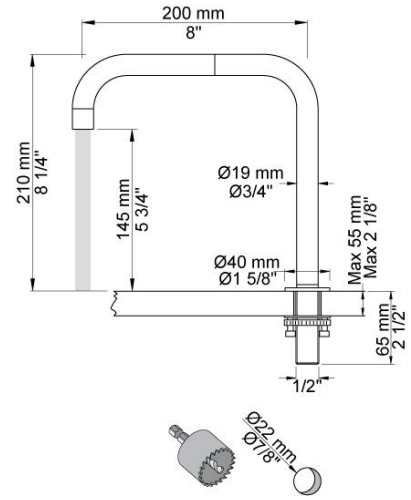

	:
	:
	:

**KV4**

	Bar:	1.0	2.0	3.0	4.0	5.0
KV4 <sup>1)</sup>	(l/min)	2.3	3.3	4.0	4.0	4.0
KV4	(l/min)	4.8	6.8	8.3	8.3	8.3

<sup>1)</sup> USA Standard

	Color 20, Brushed chrome
Color 02, Grey	Color 21, Carmine red
Color 04, Light blue	Color 25, Pink
Color 05, Orange	Color 27, Matt black
Color 06, Light green	Color 28, Matt white
Color 08, Yellow	Color 40, Brushed stainless steel
Color 09, Dark grey	Color 60, Black
Color 12, Mocca	Color 61, Brushed black
Color 14, Bright red	Color 63, Copper
Color 15, Dark blue	Color 64, Brushed Copper
Color 16, Polished chrome	Color 65, Gold
Color 17, Gloss black	Color 68, Silver
Color 18, White	Color 70, Brushed Gold
Color 19, Natural brass	

**090**  
360° double swivel spout.

**S50**  
Stop valve with 1/4" turn cold cartridge with non-return valve; 1/2" inlet and outlet.