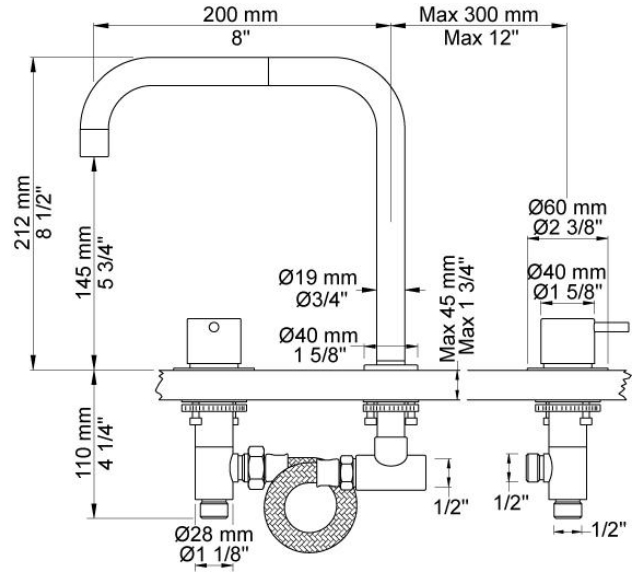

	:
	:
	:

**KV4**

	Bar:	1.0	2.0	3.0	4.0	5.0
KV4 <sup>1)</sup>	(l/min)	2.3	3.3	4.0	4.0	4.0
KV4	(l/min)	4.8	6.8	8.3	8.3	8.3

<sup>1)</sup> USA Standard

	Color 20, Brushed chrome
Color 02, Grey	Color 21, Carmine red
Color 04, Light blue	Color 25, Pink
Color 05, Orange	Color 27, Matt black
Color 06, Light green	Color 28, Matt white
Color 08, Yellow	Color 40, Brushed stainless steel
Color 09, Dark grey	Color 60, Black
Color 12, Mocca	Color 61, Brushed black
Color 14, Bright red	Color 63, Copper
Color 15, Dark blue	Color 64, Brushed Copper
Color 16, Polished chrome	Color 65, Gold
Color 17, Gloss black	Color 68, Silver
Color 18, White	Color 70, Brushed Gold
Color 19, Natural brass	

**090**  
360° double swivel spout.

**S50**  
Stop valve with 1/4" turn cold cartridge with non-return valve; 1/2" inlet and outlet.