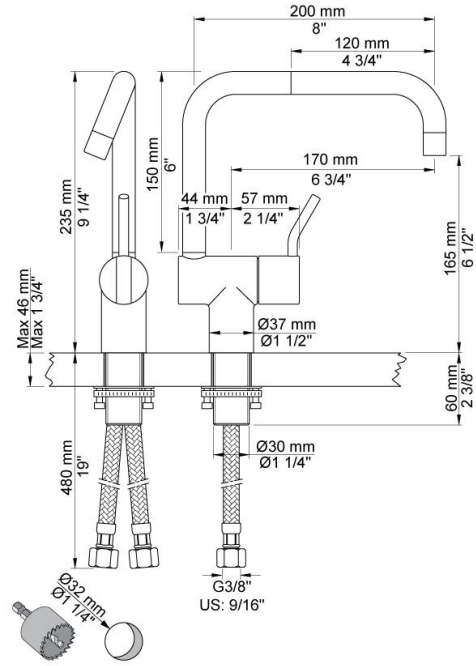

KV1M

One handle basin/kitchen set with ceramic disc cartridge and medium lever, 360° double swivel spout with water saving aerator & 3/8" flexible supply hoses. Drain not included.

	Bar:	1.0	2.0	3.0	4.0	5.0
KV1M	(l/min)	4.8	6.8	8.3	8.3	8.3
KV1M ¹⁾	(l/min)	2.6	3.7	4.5	4.5	4.5

¹⁾ US standard

	Color 20, Brushed chrome
Color 02, Grey	Color 21, Carmine red
Color 04, Light blue	Color 25, Pink
Color 05, Orange	Color 27, Matt black
Color 06, Light green	Color 28, Matt white
Color 08, Yellow	Color 40, Brushed stainless steel
Color 09, Dark grey	Color 60, Black
Color 12, Mocca	Color 61, Brushed black
Color 14, Bright red	Color 63, Copper
Color 15, Dark blue	Color 64, Brushed Copper
Color 16, Polished chrome	Color 65, Gold
Color 17, Gloss black	Color 68, Silver
Color 18, White	Color 70, Brushed Gold
Color 19, Natural brass