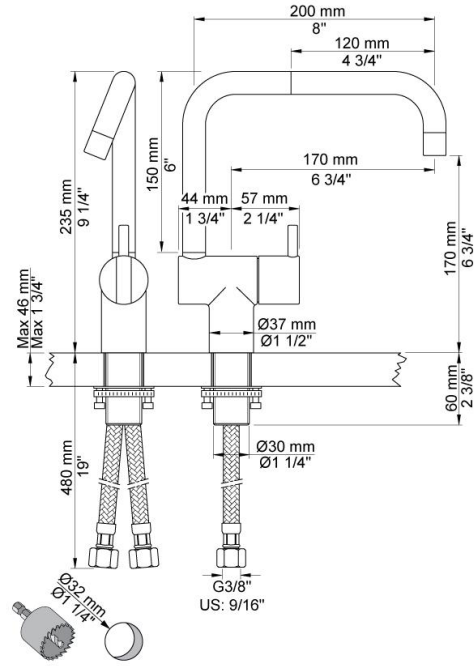

KV1

One handle basin/kitchen set with ceramic disc cartridge, 360° double swivel spout with water saving aerator & 3/8" flexible supply hoses. Drain not included.

	Bar:	1.0	2.0	3.0	4.0	5.0
KV1	(l/min)	4.8	6.8	8.3	8.3	8.3
KV1 ¹⁾	(l/min)	2.6	3.7	4.5	4.5	4.5

¹⁾ USA standard

	Color 20, Brushed chrome
Color 02, Grey	Color 21, Carmine red
Color 04, Light blue	Color 25, Pink
Color 05, Orange	Color 27, Matt black
Color 06, Light green	Color 28, Matt white
Color 08, Yellow	Color 40, Brushed stainless steel
Color 09, Dark grey	Color 60, Black
Color 12, Mocca	Color 61, Brushed black
Color 14, Bright red	Color 63, Copper
Color 15, Dark blue	Color 64, Brushed Copper
Color 16, Polished chrome	Color 65, Gold
Color 17, Gloss black	Color 68, Silver
Color 18, White	Color 70, Brushed Gold
Color 19, Natural brass