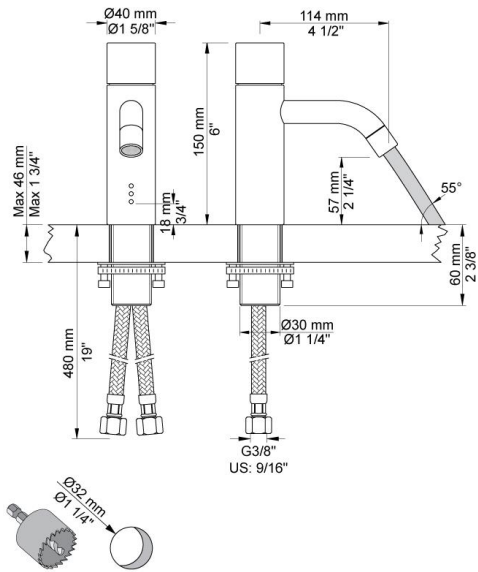

	:
	:
	:

HV1EN

	Bar:	1.0	2.0	3.0	4.0	5.0
HV1EN	(l/min)	2.9	4.1	5.0	5.0	5.0
HV1EN ¹⁾	(l/min)	2.6	3.7	4.5	4.5	4.5

¹⁾ USA Standard

	Color 20, Brushed chrome
Color 02, Grey	Color 21, Carmine red
Color 04, Light blue	Color 25, Pink
Color 05, Orange	Color 27, Matt black
Color 06, Light green	Color 28, Matt white
Color 08, Yellow	Color 40, Brushed stainless steel
Color 09, Dark grey	Color 60, Black
Color 12, Mocca	Color 61, Brushed black
Color 14, Bright red	Color 63, Copper
Color 15, Dark blue	Color 64, Brushed Copper
Color 16, Polished chrome	Color 65, Gold
Color 17, Gloss black	Color 68, Silver
Color 18, White	Color 70, Brushed Gold
Color 19, Natural brass	