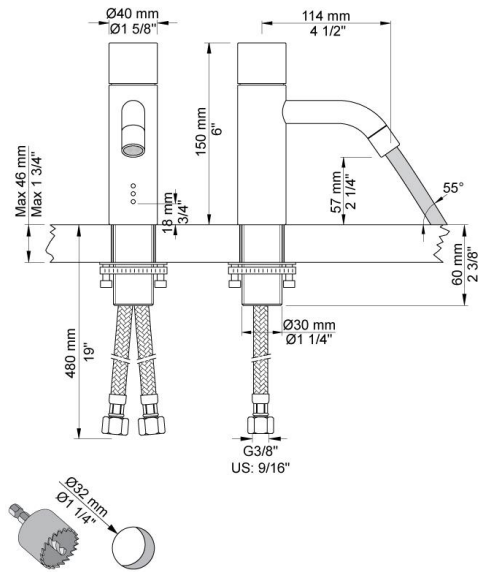

:
:
:

HV1E

Basin set with battery operated electronic on-off sensor for "hands free" operation. The temperature control handle is available with or without lever. HV1E is without lever. Models with no lever can be locked in a preset position during installation. Comes complete with 4 1.5 volt batteries. Drain not included.

	Bar:	1.0	2.0	3.0	4.0	5.0
HV1E	(l/min)	2.9	4.1	5.0	5.0	5.0
HV1E ¹⁾	(l/min)	2.6	3.7	4.5	4.5	4.5

¹⁾ USA standard

	Color 20, Brushed chrome
Color 02, Grey	Color 21, Carmine red
Color 04, Light blue	Color 25, Pink
Color 05, Orange	Color 27, Matt black
Color 06, Light green	Color 28, Matt white
Color 08, Yellow	Color 40, Brushed stainless steel
Color 09, Dark grey	Color 60, Black
Color 12, Mocca	Color 61, Brushed black
Color 14, Bright red	Color 63, Copper
Color 15, Dark blue	Color 64, Brushed Copper
Color 16, Polished chrome	Color 65, Gold
Color 17, Gloss black	Color 68, Silver
Color 18, White	Color 70, Brushed Gold
Color 19, Natural brass	

VR2618