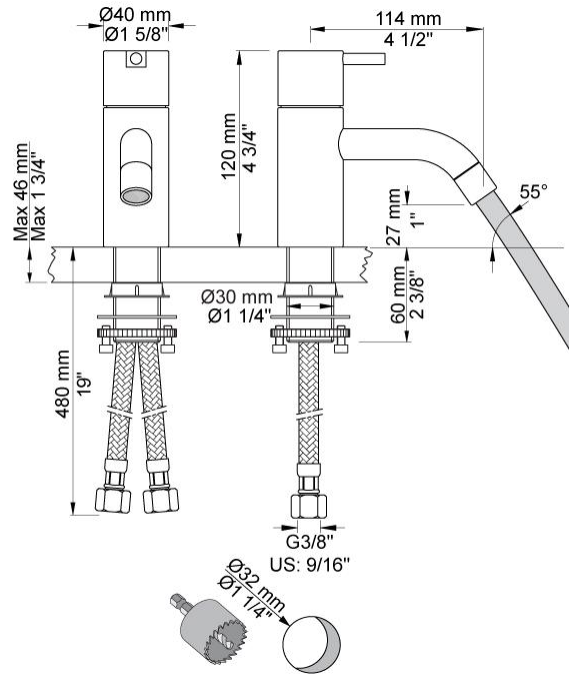

HV1

One handle basin set with ceramic disc cartridge, fixed spout with water saving aerator & 3/8" flexible supply hoses. Drain not included.

	Bar:	1.0	2.0	3.0	4.0	5.0
HV1¹⁾	(l/min)	2.6	3.7	4.5	4.5	4.5
HV1	(l/min)	2.9	4.1	5.0	5.0	5.0

¹⁾ USA standard

	Color 20, Brushed chrome
Color 02, Grey	Color 21, Carmine red
Color 04, Light blue	Color 25, Pink
Color 05, Orange	Color 27, Matt black
Color 06, Light green	Color 28, Matt white
Color 08, Yellow	Color 40, Brushed stainless steel
Color 09, Dark grey	Color 60, Black
Color 12, Mocca	Color 61, Brushed black
Color 14, Bright red	Color 63, Copper
Color 15, Dark blue	Color 64, Brushed Copper
Color 16, Polished chrome	Color 65, Gold
Color 17, Gloss black	Color 68, Silver
Color 18, White	Color 70, Brushed Gold
Color 19, Natural brass