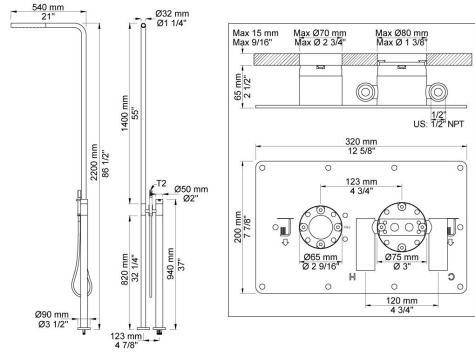

	:
	:
	:

**FS3**

	<b>Bar:</b>	<b>1.0</b>	<b>2.0</b>	<b>3.0</b>	<b>4.0</b>	<b>5.0</b>
FS3 <sup>1)</sup>	(l/min)	7.5	10.6	13.0	15.0	16.8
FS3 <sup>2)</sup>	(l/min)	5.2	7.3	9.0	9.0	9.0

<sup>1)</sup> USA: Flow restricted to 1.8 gpm (7.0 l/min)

<sup>2)</sup> T2 USA: (Flow restricted to 1.8 gpm (7.0 l/min))

	Color 20, Brushed chrome
Color 02, Grey	Color 21, Carmine red
Color 04, Light blue	Color 25, Pink
Color 05, Orange	Color 27, Matt black
Color 06, Light green	Color 28, Matt white
Color 08, Yellow	Color 40, Brushed stainless steel
Color 09, Dark grey	Color 60, Black
Color 12, Mocca	Color 61, Brushed black
Color 14, Bright red	Color 63, Copper
Color 15, Dark blue	Color 64, Brushed Copper
Color 16, Polished chrome	Color 65, Gold
Color 17, Gloss black	Color 68, Silver
Color 18, White	Color 70, Brushed Gold
Color 19, Natural brass	