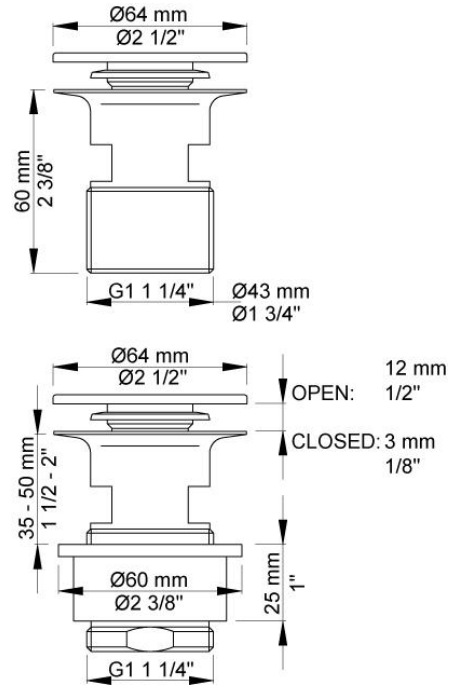

:
:
:

A62

1¼" open/closed finger touch waste.

	Color 20, Brushed chrome
Color 02, Grey	Color 21, Carmine red
Color 04, Light blue	Color 25, Pink
Color 05, Orange	Color 27, Matt black
Color 06, Light green	Color 28, Matt white
Color 08, Yellow	Color 40, Brushed stainless steel
Color 09, Dark grey	Color 60, Black
Color 12, Mocca	Color 61, Brushed black
Color 14, Bright red	Color 63, Copper
Color 15, Dark blue	Color 64, Brushed Copper
Color 16, Polished chrome	Color 65, Gold
Color 17, Gloss black	Color 68, Silver
Color 18, White	Color 70, Brushed Gold
Color 19, Natural brass	