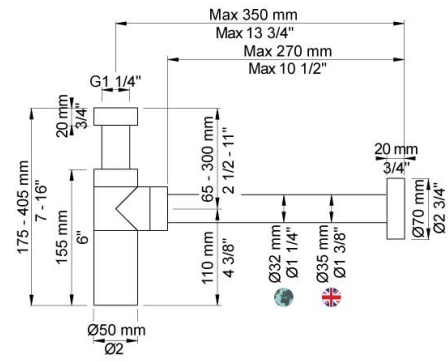

:
:
:

A34

¼" trap.

	Color 20, Brushed chrome
Color 02, Grey	Color 21, Carmine red
Color 04, Light blue	Color 25, Pink
Color 05, Orange	Color 27, Matt black
Color 06, Light green	Color 28, Matt white
Color 08, Yellow	Color 40, Brushed stainless steel
Color 09, Dark grey	Color 60, Black
Color 12, Mocca	Color 61, Brushed black
Color 14, Bright red	Color 63, Copper
Color 15, Dark blue	Color 64, Brushed Copper
Color 16, Polished chrome	Color 65, Gold
Color 17, Gloss black	Color 68, Silver
Color 18, White	Color 70, Brushed Gold
Color 19, Natural brass	