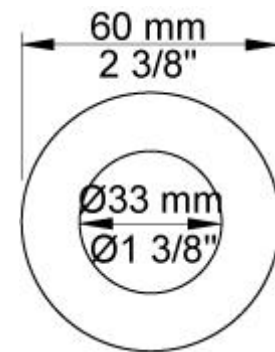

:
:
:

811C-071

Two handle in-wall mixer with diverter, 6" high flow fixed spout, & hand shower with hose.

	Bar:	1.0	2.0	3.0	4.0	5.0
010C	(l/min)	12.1	17.1	21.0	24.2	27.1
070	(l/min)	5.2	7.3	9.0	9.0	9.0

	Color 20, Brushed chrome
Color 02, Grey	Color 21, Carmine red
Color 04, Light blue	Color 25, Pink
Color 05, Orange	Color 27, Matt black
Color 06, Light green	Color 28, Matt white
Color 08, Yellow	Color 40, Brushed stainless steel
Color 09, Dark grey	Color 60, Black
Color 12, Mocca	Color 61, Brushed black
Color 14, Bright red	Color 63, Copper
Color 15, Dark blue	Color 64, Brushed Copper
Color 16, Polished chrome	Color 65, Gold
Color 17, Gloss black	Color 68, Silver
Color 18, White	Color 70, Brushed Gold
Color 19, Natural brass	

001
2 3/8" circular flange.

001G

010C
6" fixed spout for high flow.

070
Hand shower and holder with non-return valve. Hand shower to the left.

800N

NR17
Operating handle for Vola 600, 700, 800, 900 and 1500, S20, S21, S40 and S42.