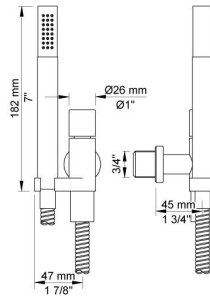

:
:
:

811C-071

Two handle in-wall mixer with diverter, 6" high flow fixed spout, & hand shower with hose.

	Bar:	1.0	2.0	3.0	4.0	5.0
010C	(l/min)	12.1	17.1	21.0	24.2	27.1
070	(l/min)	5.2	7.3	9.0	9.0	9.0

	Color 20, Brushed chrome
Color 02, Grey	Color 21, Carmine red
Color 04, Light blue	Color 25, Pink
Color 05, Orange	Color 27, Matt black
Color 06, Light green	Color 28, Matt white
Color 08, Yellow	Color 40, Brushed stainless steel
Color 09, Dark grey	Color 60, Black
Color 12, Mocca	Color 61, Brushed black
Color 14, Bright red	Color 63, Copper
Color 15, Dark blue	Color 64, Brushed Copper
Color 16, Polished chrome	Color 65, Gold
Color 17, Gloss black	Color 68, Silver
Color 18, White	Color 70, Brushed Gold
Color 19, Natural brass	

001
2 3/8" circular flange.

001G

010C
6" fixed spout for high flow.

070
Hand shower and holder with non-return valve. Hand shower to the left.

800N

NR17
Operating handle for Vola 600, 700, 800, 900 and 1500, S20, S21, S40 and S42.