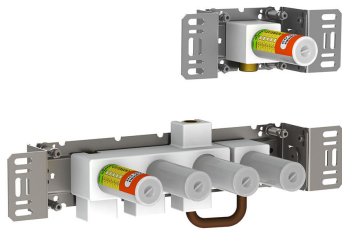

:
:
:

811C-071

Two handle in-wall mixer with diverter, 6" high flow fixed spout, & hand shower with hose.

	Bar:	1.0	2.0	3.0	4.0	5.0
010C	(l/min)	12.1	17.1	21.0	24.2	27.1
070	(l/min)	5.2	7.3	9.0	9.0	9.0

	Color 20, Brushed chrome
Color 02, Grey	Color 21, Carmine red
Color 04, Light blue	Color 25, Pink
Color 05, Orange	Color 27, Matt black
Color 06, Light green	Color 28, Matt white
Color 08, Yellow	Color 40, Brushed stainless steel
Color 09, Dark grey	Color 60, Black
Color 12, Mocca	Color 61, Brushed black
Color 14, Bright red	Color 63, Copper
Color 15, Dark blue	Color 64, Brushed Copper
Color 16, Polished chrome	Color 65, Gold
Color 17, Gloss black	Color 68, Silver
Color 18, White	Color 70, Brushed Gold
Color 19, Natural brass	

001
2 3/8" circular flange.

001G

010C
6" fixed spout for high flow.

070
Hand shower and holder with non-return valve. Hand shower to the left.

800N

NR17
Operating handle for Vola 600, 700, 800, 900 and 1500, S20, S21, S40 and S42.