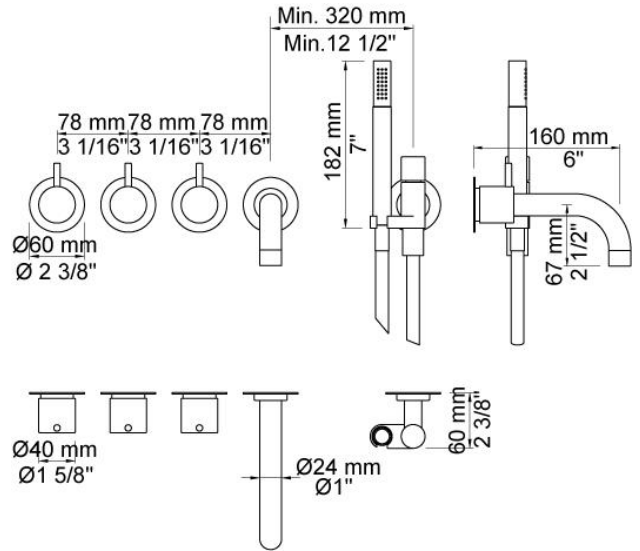

:
:
:

811C-071

Two handle in-wall mixer with diverter, 6" high flow fixed spout, & hand shower with hose.

	Bar:	1.0	2.0	3.0	4.0	5.0
010C	(l/min)	12.1	17.1	21.0	24.2	27.1
070	(l/min)	5.2	7.3	9.0	9.0	9.0

	Color 20, Brushed chrome
Color 02, Grey	Color 21, Carmine red
Color 04, Light blue	Color 25, Pink
Color 05, Orange	Color 27, Matt black
Color 06, Light green	Color 28, Matt white
Color 08, Yellow	Color 40, Brushed stainless steel
Color 09, Dark grey	Color 60, Black
Color 12, Mocca	Color 61, Brushed black
Color 14, Bright red	Color 63, Copper
Color 15, Dark blue	Color 64, Brushed Copper
Color 16, Polished chrome	Color 65, Gold
Color 17, Gloss black	Color 68, Silver
Color 18, White	Color 70, Brushed Gold
Color 19, Natural brass	

001
2 3/8" circular flange.

001G

010C
6" fixed spout for high flow.

070
Hand shower and holder with non-return valve. Hand shower to the left.

800N

NR17
Operating handle for Vola 600, 700, 800, 900 and 1500, S20, S21, S40 and S42.