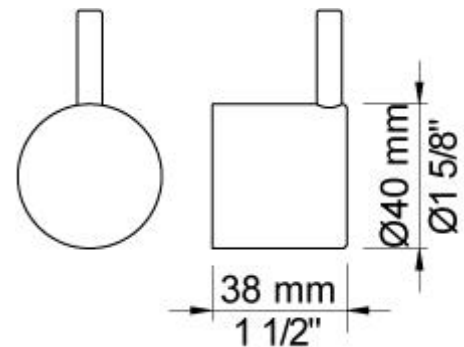

:
:
:

811C-071

Two handle in-wall mixer with diverter, 6" high flow fixed spout, & hand shower with hose.

	Bar:	1.0	2.0	3.0	4.0	5.0
010C	(l/min)	12.1	17.1	21.0	24.2	27.1
070	(l/min)	5.2	7.3	9.0	9.0	9.0

	Color 20, Brushed chrome
Color 02, Grey	Color 21, Carmine red
Color 04, Light blue	Color 25, Pink
Color 05, Orange	Color 27, Matt black
Color 06, Light green	Color 28, Matt white
Color 08, Yellow	Color 40, Brushed stainless steel
Color 09, Dark grey	Color 60, Black
Color 12, Mocca	Color 61, Brushed black
Color 14, Bright red	Color 63, Copper
Color 15, Dark blue	Color 64, Brushed Copper
Color 16, Polished chrome	Color 65, Gold
Color 17, Gloss black	Color 68, Silver
Color 18, White	Color 70, Brushed Gold
Color 19, Natural brass	

001
2 3/8" circular flange.

001G

010C
6" fixed spout for high flow.

070
Hand shower and holder with non-return valve. Hand shower to the left.

800N

NR17
Operating handle for Vola 600, 700, 800, 900 and 1500, S20, S21, S40 and S42.