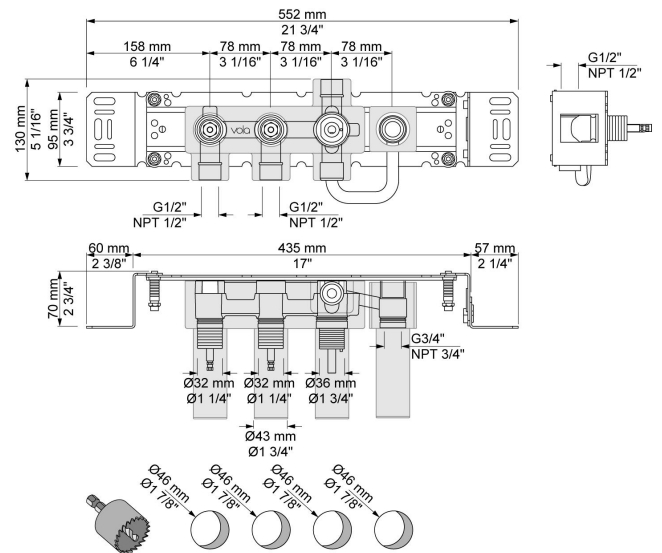

:
:
:

811C-071

Two handle in-wall mixer with diverter, 6" high flow fixed spout, & hand shower with hose.

	Bar:	1.0	2.0	3.0	4.0	5.0
010C	(l/min)	12.1	17.1	21.0	24.2	27.1
070	(l/min)	5.2	7.3	9.0	9.0	9.0

	Color 20, Brushed chrome
Color 02, Grey	Color 21, Carmine red
Color 04, Light blue	Color 25, Pink
Color 05, Orange	Color 27, Matt black
Color 06, Light green	Color 28, Matt white
Color 08, Yellow	Color 40, Brushed stainless steel
Color 09, Dark grey	Color 60, Black
Color 12, Mocca	Color 61, Brushed black
Color 14, Bright red	Color 63, Copper
Color 15, Dark blue	Color 64, Brushed Copper
Color 16, Polished chrome	Color 65, Gold
Color 17, Gloss black	Color 68, Silver
Color 18, White	Color 70, Brushed Gold
Color 19, Natural brass	

001
2 3/8" circular flange.

001G

010C
6" fixed spout for high flow.

070
Hand shower and holder with non-return valve. Hand shower to the left.

800N

NR17
Operating handle for Vola 600, 700, 800, 900 and 1500, S20, S21, S40 and S42.