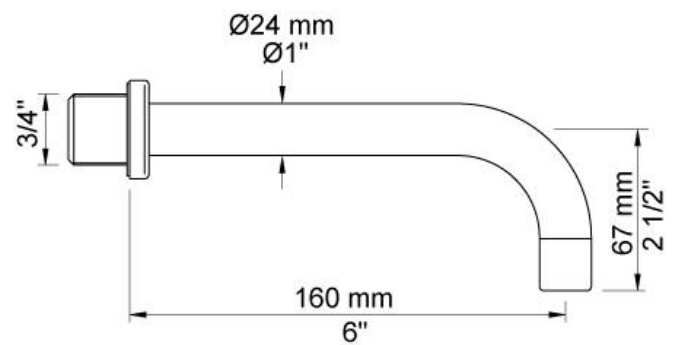

:
:
:

811C-071

Two handle in-wall mixer with diverter, 6" high flow fixed spout, & hand shower with hose.

	Bar:	1.0	2.0	3.0	4.0	5.0
010C	(l/min)	12.1	17.1	21.0	24.2	27.1
070	(l/min)	5.2	7.3	9.0	9.0	9.0

	Color 20, Brushed chrome
Color 02, Grey	Color 21, Carmine red
Color 04, Light blue	Color 25, Pink
Color 05, Orange	Color 27, Matt black
Color 06, Light green	Color 28, Matt white
Color 08, Yellow	Color 40, Brushed stainless steel
Color 09, Dark grey	Color 60, Black
Color 12, Mocca	Color 61, Brushed black
Color 14, Bright red	Color 63, Copper
Color 15, Dark blue	Color 64, Brushed Copper
Color 16, Polished chrome	Color 65, Gold
Color 17, Gloss black	Color 68, Silver
Color 18, White	Color 70, Brushed Gold
Color 19, Natural brass	

001
2 3/8" circular flange.

001G

010C
6" fixed spout for high flow.

070
Hand shower and holder with non-return valve. Hand shower to the left.

800N

NR17
Operating handle for Vola 600, 700, 800, 900 and 1500, S20, S21, S40 and S42.