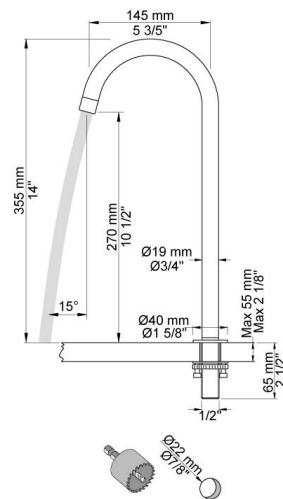

	:
	:
	:

590V

Two hole basin/vessel/kitchen set with ceramic disc cartridge, 14" high-5½" wide swivel spout with water saving aerator & 3/8" flexible supply hoses. Drain not included.

	Bar:	1.0	2.0	3.0	4.0	5.0
590V ¹⁾	(l/min)	2.3	3.3	4.0	4.0	4.0
590V	(l/min)	4.8	6.8	8.3	8.3	8.3

090V
Swivel spout, 14" high - 5½" wide.

500
One handle table mounted mixer.