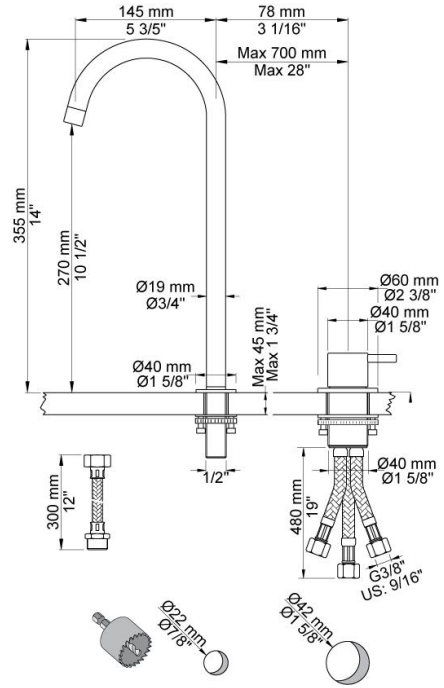

590V

Two hole basin/vessel/kitchen set with ceramic disc cartridge, 14" high-5½" wide swivel spout with water saving aerator & 3/8" flexible supply hoses. Drain not included.

	Bar:	1.0	2.0	3.0	4.0	5.0
590V¹⁾	(l/min)	2.3	3.3	4.0	4.0	4.0
590V	(l/min)	4.8	6.8	8.3	8.3	8.3

¹⁾ USA Standard

	Color 20, Brushed chrome
Color 02, Grey	Color 21, Carmine red
Color 04, Light blue	Color 25, Pink
Color 05, Orange	Color 27, Matt black
Color 06, Light green	Color 28, Matt white
Color 08, Yellow	Color 40, Brushed stainless steel
Color 09, Dark grey	Color 60, Black
Color 12, Mocca	Color 61, Brushed black
Color 14, Bright red	Color 63, Copper
Color 15, Dark blue	Color 64, Brushed Copper
Color 16, Polished chrome	Color 65, Gold
Color 17, Gloss black	Color 68, Silver
Color 18, White	Color 70, Brushed Gold
Color 19, Natural brass