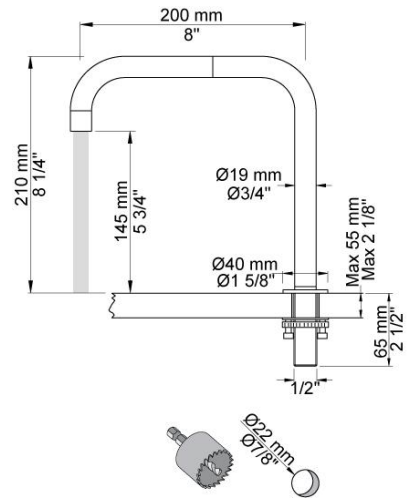

	:
	:
	:

590M

Two hole basin/kitchen set with ceramic disc cartridge and medium lever, 360° double swivel spout with water saving aerator, & 3/8" flexible supply hoses. Drain not included.

	Bar:	1.0	2.0	3.0	4.0	5.0
590M ¹⁾	(l/min)	2.3	3.3	4.0	4.0	4.0
590M	(l/min)	4.8	6.8	8.3	8.3	8.3

090
360° double swivel spout.

500M
One handle table mounted mixer with medium lever.