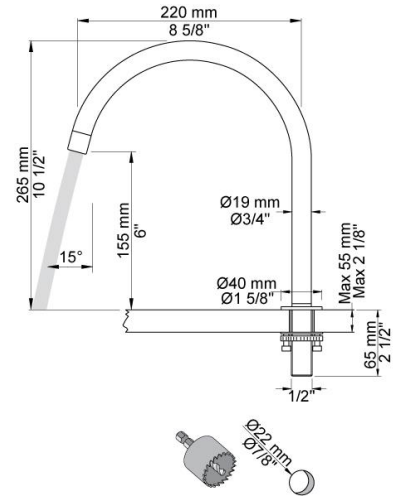

	:
	:
	:

**590H**

Two hole basin/kitchen set with ceramic disc cartridge, 10½" high - 8½" wide swivel spout with water saving aerator & 3/8" flexible supply hoses. Drain not included.

	Bar:	1.0	2.0	3.0	4.0	5.0
590H <sup>1)</sup>	(l/min)	2.3	3.3	4.0	4.0	4.0
590H	(l/min)	4.8	6.8	8.3	8.3	8.3

**090H**  
Swivel spout, 10½" high - 8½" wide.

**500**  
One handle table mounted mixer.