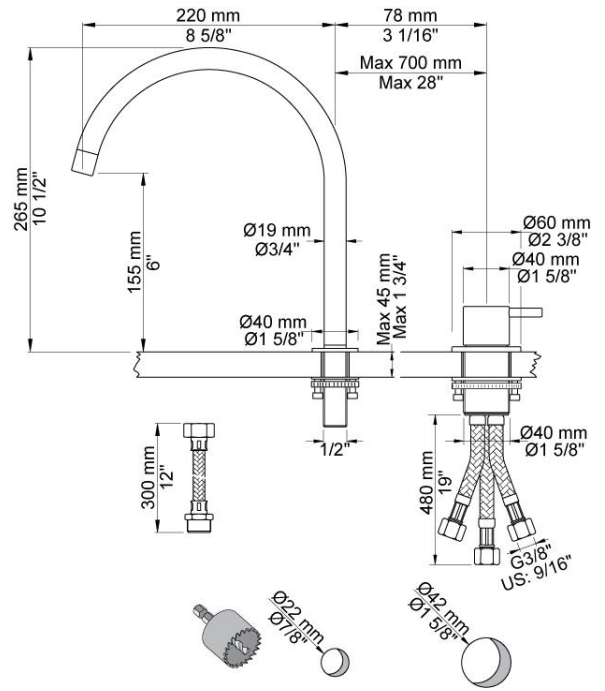

590H

Two hole basin/kitchen set with ceramic disc cartridge, 10½" high - 8½" wide swivel spout with water saving aerator & 3/8" flexible supply hoses. Drain not included.

	Bar:	1.0	2.0	3.0	4.0	5.0
590H ¹⁾	(l/min)	2.3	3.3	4.0	4.0	4.0
590H	(l/min)	4.8	6.8	8.3	8.3	8.3

¹⁾ USA Standard

	Color 20, Brushed chrome
Color 02, Grey	Color 21, Carmine red
Color 04, Light blue	Color 25, Pink
Color 05, Orange	Color 27, Matt black
Color 06, Light green	Color 28, Matt white
Color 08, Yellow	Color 40, Brushed stainless steel
Color 09, Dark grey	Color 60, Black
Color 12, Mocca	Color 61, Brushed black
Color 14, Bright red	Color 63, Copper
Color 15, Dark blue	Color 64, Brushed Copper
Color 16, Polished chrome	Color 65, Gold
Color 17, Gloss black	Color 68, Silver
Color 18, White	Color 70, Brushed Gold
Color 19, Natural brass