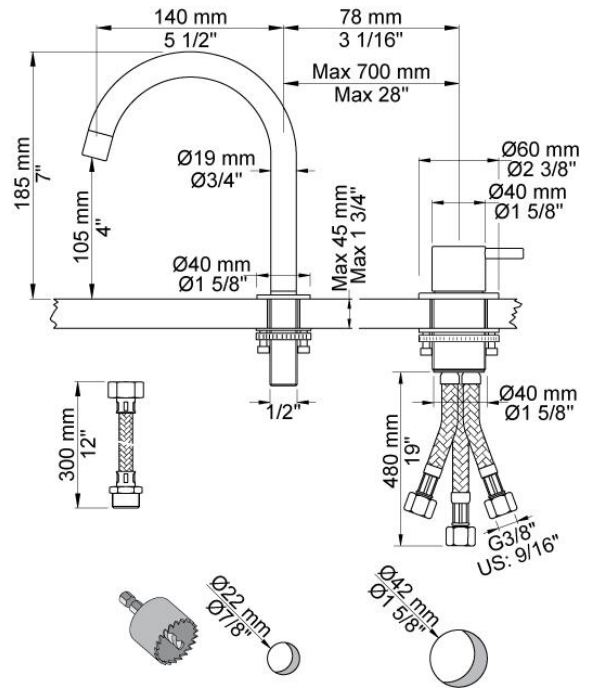

590G

Two hole basin set with ceramic disc cartridge, 7¼" high- 5½" wide swivel spout with water saving aerator & 3/8" flexible supply hoses. Drain not included.

	Bar:	1.0	2.0	3.0	4.0	5.0
590G ¹⁾	(l/min)	2.3	3.3	4.0	4.0	4.0
590G	(l/min)	4.8	6.8	8.3	8.3	8.3

¹⁾ USA Standard

	Color 20, Brushed chrome
Color 02, Grey	Color 21, Carmine red
Color 04, Light blue	Color 25, Pink
Color 05, Orange	Color 27, Matt black
Color 06, Light green	Color 28, Matt white
Color 08, Yellow	Color 40, Brushed stainless steel
Color 09, Dark grey	Color 60, Black
Color 12, Mocca	Color 61, Brushed black
Color 14, Bright red	Color 63, Copper
Color 15, Dark blue	Color 64, Brushed Copper
Color 16, Polished chrome	Color 65, Gold
Color 17, Gloss black	Color 68, Silver
Color 18, White	Color 70, Brushed Gold
Color 19, Natural brass