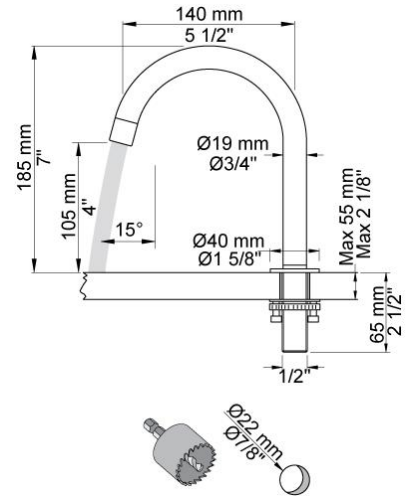

	:
	:
	:

590G

Two hole basin set with ceramic disc cartridge, 7¼" high- 5½" wide swivel spout with water saving aerator & 3/8" flexible supply hoses. Drain not included.

	Bar:	1.0	2.0	3.0	4.0	5.0
590G ¹⁾	(l/min)	2.3	3.3	4.0	4.0	4.0
590G	(l/min)	4.8	6.8	8.3	8.3	8.3

090G
Swivel spout, 7¼" high - 5½" wide.

500
One handle table mounted mixer.