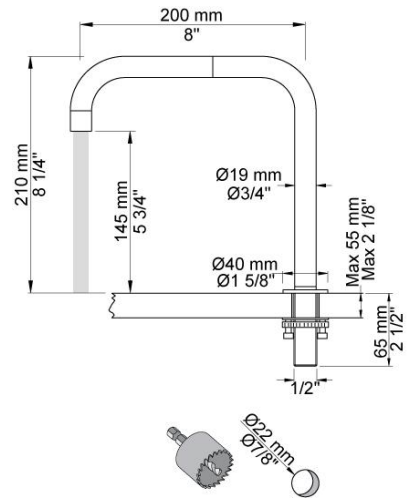

:
:
:

**590**

Two hole basin/kitchen set with ceramic disc cartridge, 360° double swivel spout with water saving aerator, & 3/8" flexible supply hoses. Drain not included.

	Bar:	1.0	2.0	3.0	4.0	5.0
590 <sup>1)</sup>	(l/min)	2.3	3.3	4.0	4.0	4.0
590	(l/min)	4.8	6.8	8.3	8.3	8.3

**090**  
360° double swivel spout.

**500**  
One handle table mounted mixer.