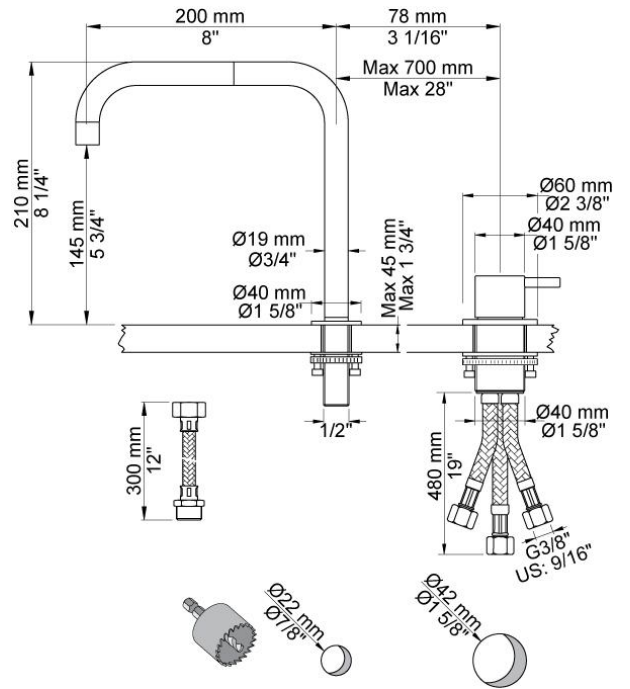

590

Two hole basin/kitchen set with ceramic disc cartridge, 360° double swivel spout with water saving aerator, & 3/8" flexible supply hoses. Drain not included.

	Bar:	1.0	2.0	3.0	4.0	5.0
590¹⁾	(l/min)	2.3	3.3	4.0	4.0	4.0
590	(l/min)	4.8	6.8	8.3	8.3	8.3

¹⁾ USA standard

	Color 20, Brushed chrome
Color 02, Grey	Color 21, Carmine red
Color 04, Light blue	Color 25, Pink
Color 05, Orange	Color 27, Matt black
Color 06, Light green	Color 28, Matt white
Color 08, Yellow	Color 40, Brushed stainless steel
Color 09, Dark grey	Color 60, Black
Color 12, Mocca	Color 61, Brushed black
Color 14, Bright red	Color 63, Copper
Color 15, Dark blue	Color 64, Brushed Copper
Color 16, Polished chrome	Color 65, Gold
Color 17, Gloss black	Color 68, Silver
Color 18, White	Color 70, Brushed Gold
Color 19, Natural brass