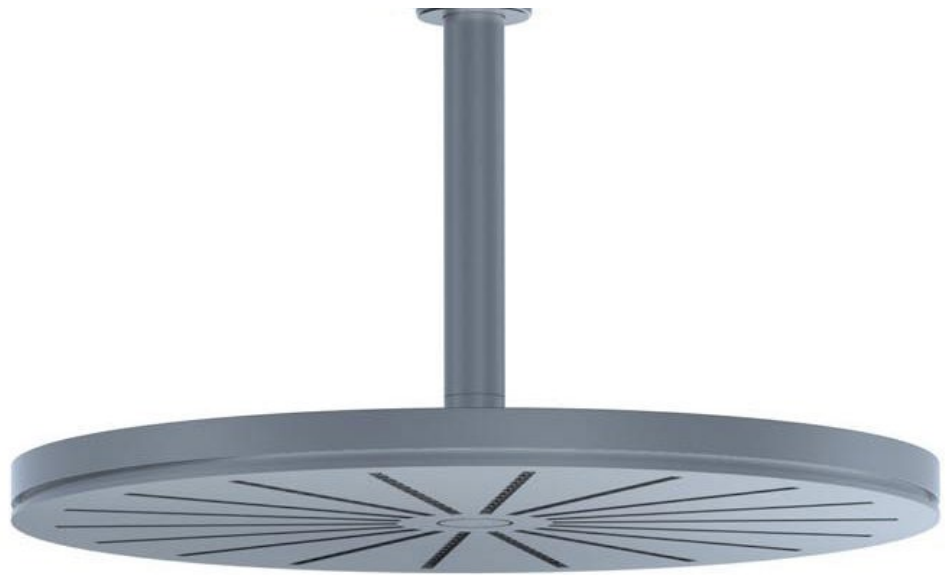

:
:
:

5474L-061A

	Bar:	1.0	2.0	3.0	4.0	5.0
070 ¹⁾	(l/min)	5.2	7.3	9.0	9.0	9.0
060A ²⁾	(l/min)	12.7	18.0	22.0	25.4	28.4

¹⁾ USA: Flow restricted to 1.8 gpm (7.0 l/min)

²⁾ USA: Flow restricted to 1.8 gpm (7.0 l/min)

	Color 20, Brushed chrome
Color 02, Grey	Color 21, Carmine red
Color 04, Light blue	Color 25, Pink
Color 05, Orange	Color 27, Matt black
Color 06, Light green	Color 28, Matt white
Color 08, Yellow	Color 40, Brushed stainless steel
Color 09, Dark grey	Color 60, Black
Color 12, Mocca	Color 61, Brushed black
Color 14, Bright red	Color 63, Copper
Color 15, Dark blue	Color 64, Brushed Copper
Color 16, Polished chrome	Color 65, Gold
Color 17, Gloss black	Color 68, Silver
Color 18, White	Color 70, Brushed Gold
Color 19, Natural brass	

060A

070
Hand shower and holder with non-return valve. Hand shower to the left.

200M
Separate outlet socket. 1/2" connection NPT female inlets.

5004L

5400F

NR51

NR52

NR64G