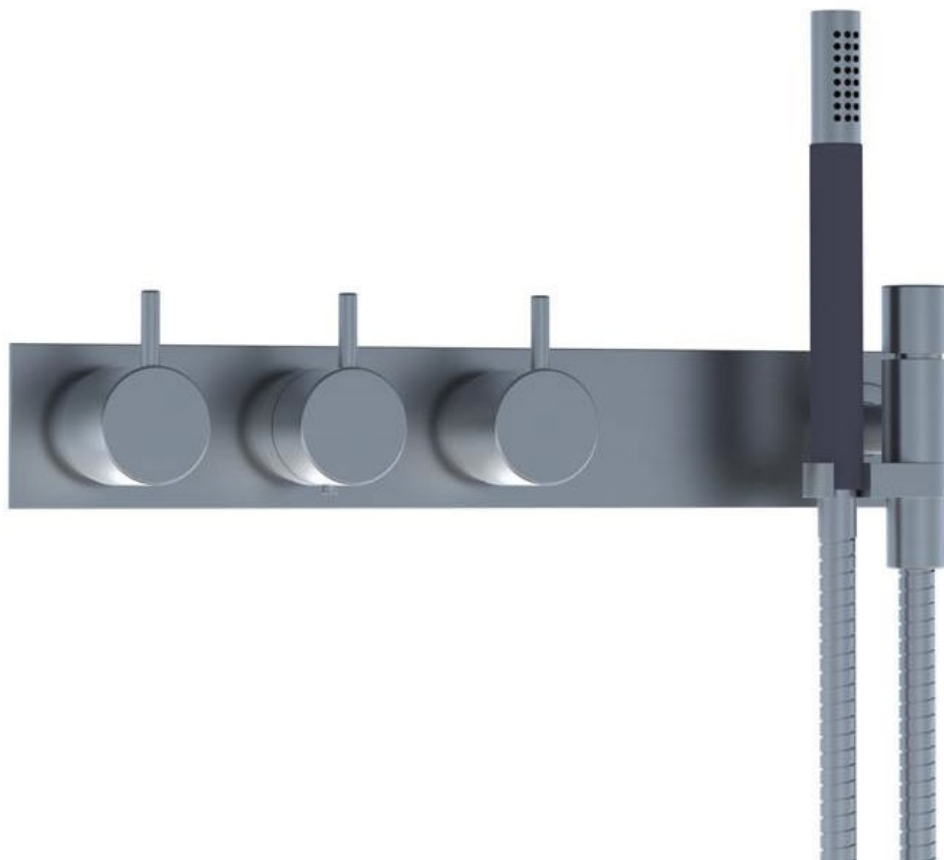

:
:
:

5474L-061A

	Bar:	1.0	2.0	3.0	4.0	5.0
070 ¹⁾	(l/min)	5.2	7.3	9.0	9.0	9.0
060A ²⁾	(l/min)	12.7	18.0	22.0	25.4	28.4

¹⁾ USA: Flow restricted to 1.8 gpm (7.0 l/min)

²⁾ USA: Flow restricted to 1.8 gpm (7.0 l/min)

060A

070
Hand shower and holder with non-return valve. Hand shower to the left.

200M
Separate outlet socket. 1/2" connection NPT female inlets.

5004L

5400F

NR51

NR52

NR64G