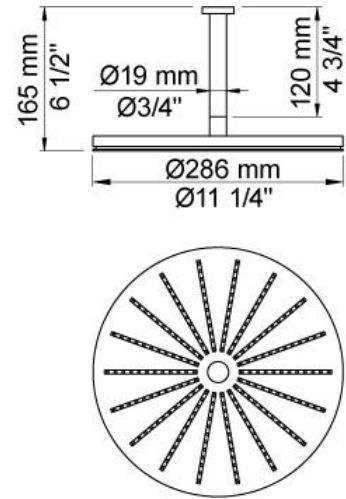

:
:
:

5474L-061A

	Bar:	1.0	2.0	3.0	4.0	5.0
070 ¹⁾	(l/min)	5.2	7.3	9.0	9.0	9.0
060A ²⁾	(l/min)	12.7	18.0	22.0	25.4	28.4

¹⁾ USA: Flow restricted to 1.8 gpm (7.0 l/min)

²⁾ USA: Flow restricted to 1.8 gpm (7.0 l/min)

060A

070
Hand shower and holder with non-return valve. Hand shower to the left.

200M
Separate outlet socket. 1/2" connection NPT female inlets.

5004L

5400F

NR51

NR52

NR64G