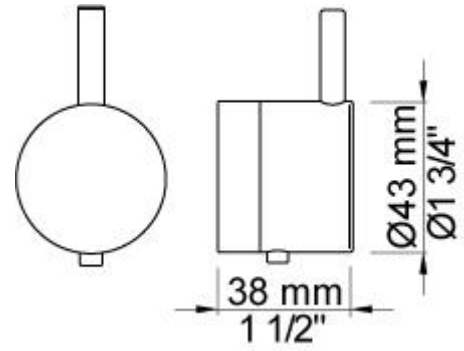

:
:
:

5474L-061A

	Bar:	1.0	2.0	3.0	4.0	5.0
070 ¹⁾	(l/min)	5.2	7.3	9.0	9.0	9.0
060A ²⁾	(l/min)	12.7	18.0	22.0	25.4	28.4

¹⁾ USA: Flow restricted to 1.8 gpm (7.0 l/min)

²⁾ USA: Flow restricted to 1.8 gpm (7.0 l/min)

060A

070
Hand shower and holder with non-return valve. Hand shower to the left.

200M
Separate outlet socket. 1/2" connection NPT female inlets.

5004L

5400F

NR51

NR52

NR64G