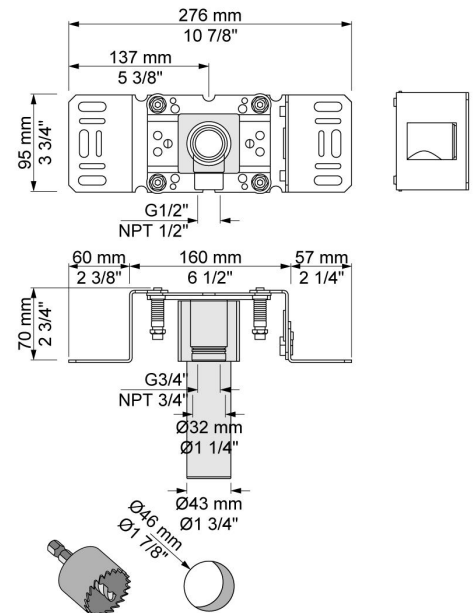

:
:
:

5474L-061A

	Bar:	1.0	2.0	3.0	4.0	5.0
070 ¹⁾	(l/min)	5.2	7.3	9.0	9.0	9.0
060A ²⁾	(l/min)	12.7	18.0	22.0	25.4	28.4

¹⁾ USA: Flow restricted to 1.8 gpm (7.0 l/min)

²⁾ USA: Flow restricted to 1.8 gpm (7.0 l/min)

060A

070
Hand shower and holder with non-return valve. Hand shower to the left.

200M
Separate outlet socket. 1/2" connection NPT female inlets.

5004L

5400F

NR51

NR52

NR64G