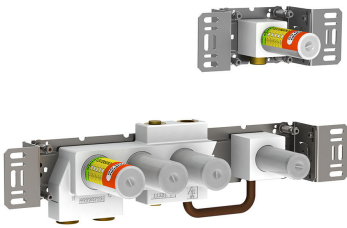

060A

070
Hand shower and holder with non-return valve. Hand shower to the left.

200M
Separate outlet socket. 1/2" connection NPT female inlets.

5004L

5400F

NR51

NR52

NR64G