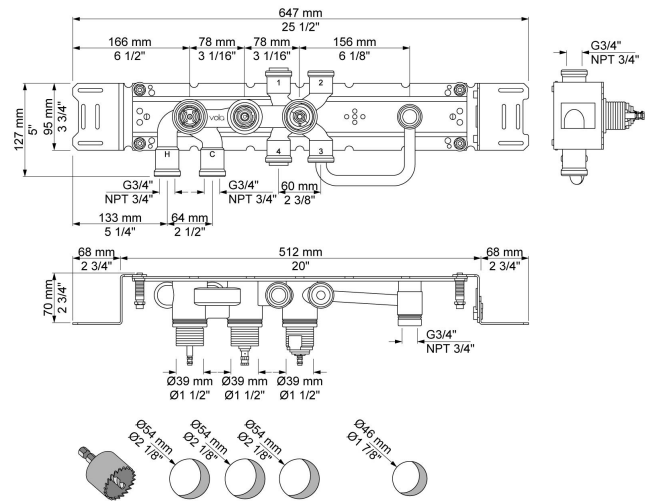

060A

070
Hand shower and holder with non-return valve. Hand shower to the left.

200M
Separate outlet socket. 1/2" connection NPT female inlets.

5004L

5400F

NR51

NR52

NR64G