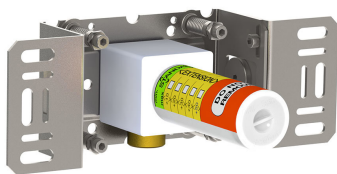

:
:
:

5474L-061A

	Bar:	1.0	2.0	3.0	4.0	5.0
070 ¹⁾	(l/min)	5.2	7.3	9.0	9.0	9.0
060A ²⁾	(l/min)	12.7	18.0	22.0	25.4	28.4

¹⁾ USA: Flow restricted to 1.8 gpm (7.0 l/min)

²⁾ USA: Flow restricted to 1.8 gpm (7.0 l/min)

060A

070
Hand shower and holder with non-return valve. Hand shower to the left.

200M
Separate outlet socket. 1/2" connection NPT female inlets.

5004L

5400F

NR51

NR52

NR64G