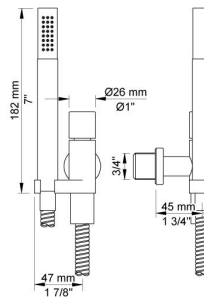

:
:
:

5474L-061A

	Bar:	1.0	2.0	3.0	4.0	5.0
070 ¹⁾	(l/min)	5.2	7.3	9.0	9.0	9.0
060A ²⁾	(l/min)	12.7	18.0	22.0	25.4	28.4

¹⁾ USA: Flow restricted to 1.8 gpm (7.0 l/min)

²⁾ USA: Flow restricted to 1.8 gpm (7.0 l/min)

060A

070
Hand shower and holder with non-return valve. Hand shower to the left.

200M
Separate outlet socket. 1/2" connection NPT female inlets.

5004L

5400F

NR51

NR52

NR64G