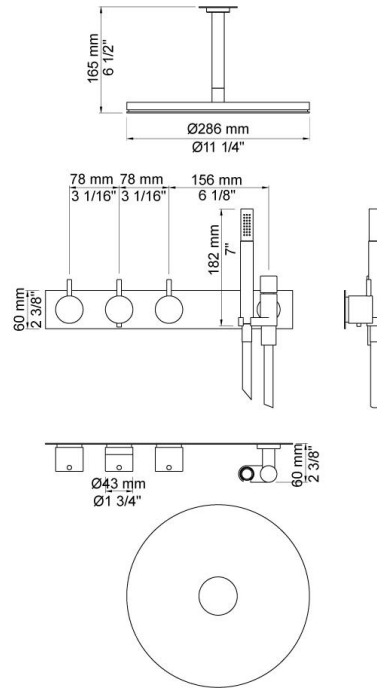

:
:
:

5474L-061A

	Bar:	1.0	2.0	3.0	4.0	5.0
070 ¹⁾	(l/min)	5.2	7.3	9.0	9.0	9.0
060A ²⁾	(l/min)	12.7	18.0	22.0	25.4	28.4

¹⁾ USA: Flow restricted to 1.8 gpm (7.0 l/min)

²⁾ USA: Flow restricted to 1.8 gpm (7.0 l/min)

060A

070
Hand shower and holder with non-return valve. Hand shower to the left.

200M
Separate outlet socket. 1/2" connection NPT female inlets.

5004L

5400F

NR51

NR52

NR64G