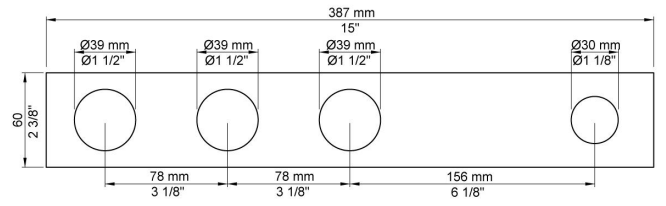

060A

070
Hand shower and holder with non-return valve. Hand shower to the left.

200M
Separate outlet socket. 1/2" connection NPT female inlets.

5004L

5400F

NR51

NR52

NR64G