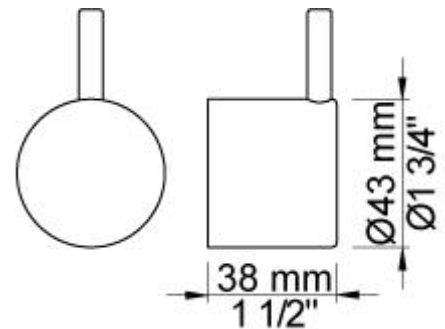

:
:
:

5474L-061A

	Bar:	1.0	2.0	3.0	4.0	5.0
070 ¹⁾	(l/min)	5.2	7.3	9.0	9.0	9.0
060A ²⁾	(l/min)	12.7	18.0	22.0	25.4	28.4

¹⁾ USA: Flow restricted to 1.8 gpm (7.0 l/min)

²⁾ USA: Flow restricted to 1.8 gpm (7.0 l/min)

060A

070
Hand shower and holder with non-return valve. Hand shower to the left.

200M
Separate outlet socket. 1/2" connection NPT female inlets.

5004L

5400F

NR51

NR52

NR64G