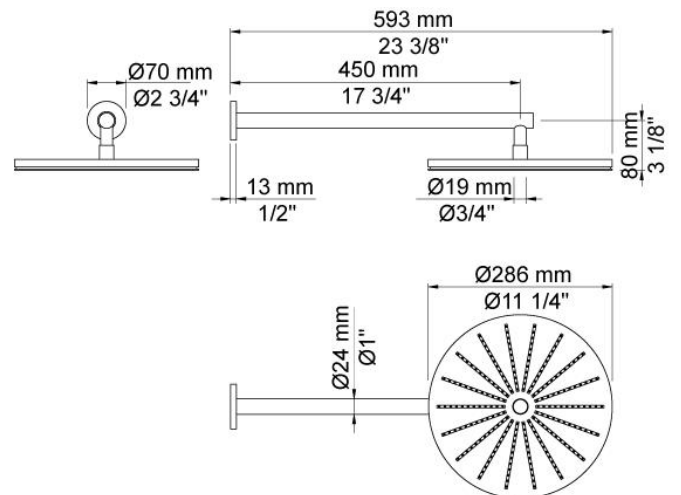

:
:
:

**5471S-061**

	<b>Bar:</b>	<b>1.0</b>	<b>2.0</b>	<b>3.0</b>	<b>4.0</b>	<b>5.0</b>
060 <sup>1)</sup>	(l/min)	12.7	18.0	22.0	25.4	28.4
070S <sup>2)</sup>	(l/min)	6.9	9.8	12.0	13.9	15.5

<sup>1)</sup> USA: Flow restricted to 1.8 gpm (7.0 l/min)

<sup>2)</sup> USA: Flow restricted to 2 gpm (7.6 l/min)

	Color 20, Brushed chrome
Color 02, Grey	Color 21, Carmine red
Color 04, Light blue	Color 25, Pink
Color 05, Orange	Color 27, Matt black
Color 06, Light green	Color 28, Matt white
Color 08, Yellow	Color 40, Brushed stainless steel
Color 09, Dark grey	Color 60, Black
Color 12, Mocca	Color 61, Brushed black
Color 14, Bright red	Color 63, Copper
Color 15, Dark blue	Color 64, Brushed Copper
Color 16, Polished chrome	Color 65, Gold
Color 17, Gloss black	Color 68, Silver
Color 18, White	Color 70, Brushed Gold
Color 19, Natural brass	

**001**  
2 3/8" circular flange.

**001G**

**060**

070S

2001  
2 3/8" circular flange.

200M  
Separate outlet socket. 1/2" connection NPT female inlets.

5400NV

NR51