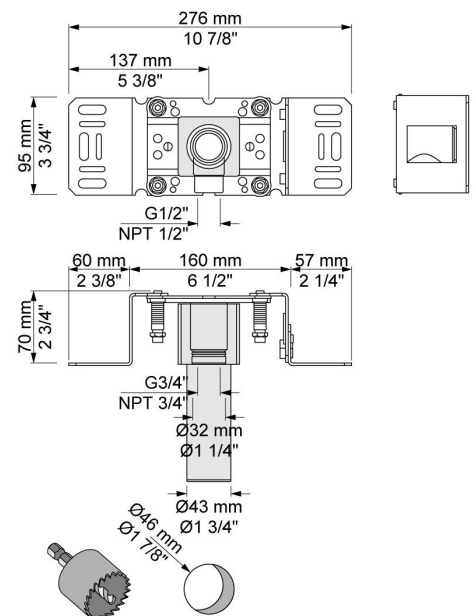

:
:
:

**5471S-061**

	<b>Bar:</b>	<b>1.0</b>	<b>2.0</b>	<b>3.0</b>	<b>4.0</b>	<b>5.0</b>
060 <sup>1)</sup>	(l/min)	12.7	18.0	22.0	25.4	28.4
070S <sup>2)</sup>	(l/min)	6.9	9.8	12.0	13.9	15.5

<sup>1)</sup> USA: Flow restricted to 1.8 gpm (7.0 l/min)

**001**  
2 3/8" circular flange.

**001G**

**060**

070S

2001  
2 3/8" circular flange.

200M  
Separate outlet socket. 1/2" connection NPT female inlets.

5400NV

NR51