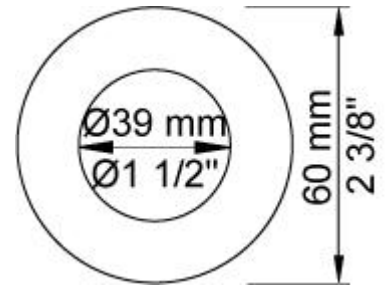

:
:
:

**5471S-061**

	<b>Bar:</b>	<b>1.0</b>	<b>2.0</b>	<b>3.0</b>	<b>4.0</b>	<b>5.0</b>
060 <sup>1)</sup>	(l/min)	12.7	18.0	22.0	25.4	28.4
070S <sup>2)</sup>	(l/min)	6.9	9.8	12.0	13.9	15.5

<sup>1)</sup> USA: Flow restricted to 1.8 gpm (7.0 l/min)

**001**  
2 3/8" circular flange.

**001G**

**060**

070S

2001  
2 3/8" circular flange.

200M  
Separate outlet socket. 1/2" connection NPT female inlets.

5400NV

NR51