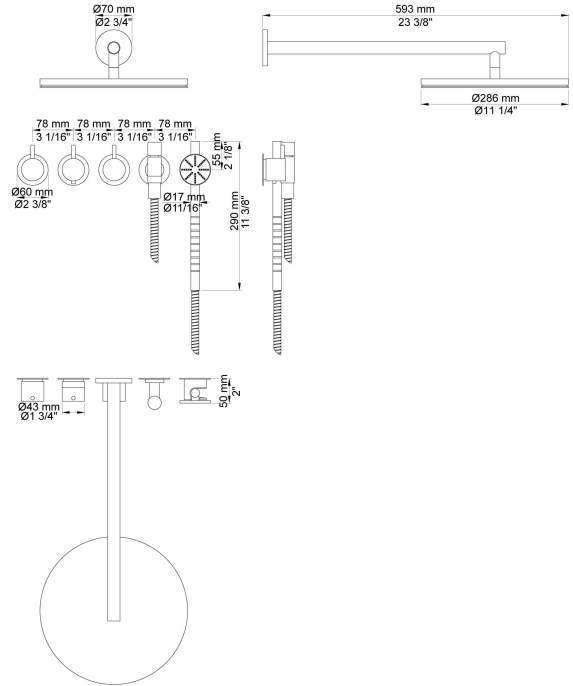

:
:
:

**5471S-061**

	<b>Bar:</b>	<b>1.0</b>	<b>2.0</b>	<b>3.0</b>	<b>4.0</b>	<b>5.0</b>
060 <sup>1)</sup>	(l/min)	12.7	18.0	22.0	25.4	28.4
070S <sup>2)</sup>	(l/min)	6.9	9.8	12.0	13.9	15.5

<sup>1)</sup> USA: Flow restricted to 1.8 gpm (7.0 l/min)

<sup>2)</sup> USA: Flow restricted to 2 gpm (7.6 l/min)

	Color 20, Brushed chrome
Color 02, Grey	Color 21, Carmine red
Color 04, Light blue	Color 25, Pink
Color 05, Orange	Color 27, Matt black
Color 06, Light green	Color 28, Matt white
Color 08, Yellow	Color 40, Brushed stainless steel
Color 09, Dark grey	Color 60, Black
Color 12, Mocca	Color 61, Brushed black
Color 14, Bright red	Color 63, Copper
Color 15, Dark blue	Color 64, Brushed Copper
Color 16, Polished chrome	Color 65, Gold
Color 17, Gloss black	Color 68, Silver
Color 18, White	Color 70, Brushed Gold
Color 19, Natural brass	

**001**  
2 3/8" circular flange.

**001G**

**060**

070S

2001  
2 3/8" circular flange.

200M  
Separate outlet socket. 1/2" connection NPT female inlets.

5400NV

NR51

NR52

NR64G