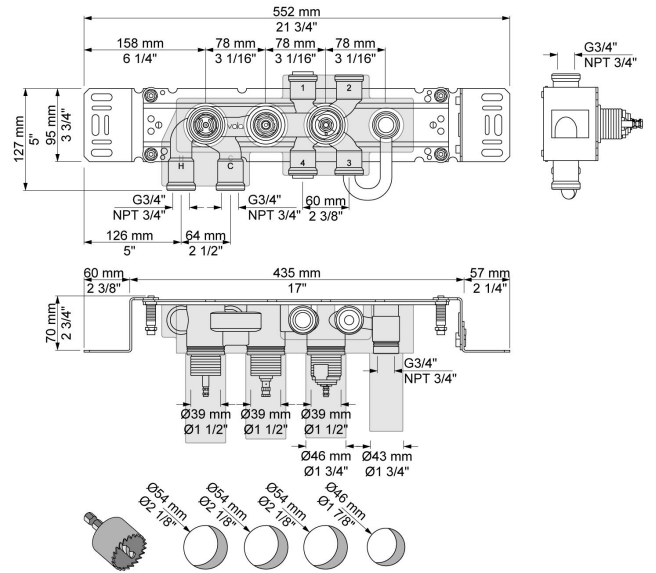

**001**  
2 3/8" circular flange.

**001G**

**060**

070S

2001  
2 3/8" circular flange.

200M  
Separate outlet socket. 1/2" connection NPT female inlets.

5400NV

NR51