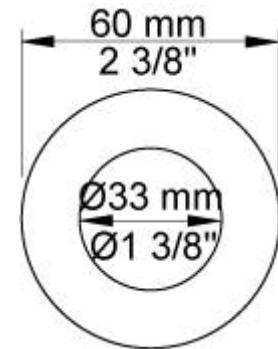

:
:
:

**5471S-061**

	<b>Bar:</b>	<b>1.0</b>	<b>2.0</b>	<b>3.0</b>	<b>4.0</b>	<b>5.0</b>
060 <sup>1)</sup>	(l/min)	12.7	18.0	22.0	25.4	28.4
070S <sup>2)</sup>	(l/min)	6.9	9.8	12.0	13.9	15.5

<sup>1)</sup> USA: Flow restricted to 1.8 gpm (7.0 l/min)

<sup>2)</sup> USA: Flow restricted to 2 gpm (7.6 l/min)

	Color 20, Brushed chrome
Color 02, Grey	Color 21, Carmine red
Color 04, Light blue	Color 25, Pink
Color 05, Orange	Color 27, Matt black
Color 06, Light green	Color 28, Matt white
Color 08, Yellow	Color 40, Brushed stainless steel
Color 09, Dark grey	Color 60, Black
Color 12, Mocca	Color 61, Brushed black
Color 14, Bright red	Color 63, Copper
Color 15, Dark blue	Color 64, Brushed Copper
Color 16, Polished chrome	Color 65, Gold
Color 17, Gloss black	Color 68, Silver
Color 18, White	Color 70, Brushed Gold
Color 19, Natural brass	

**001**  
2 3/8" circular flange.

**001G**

**060**

070S

2001  
2 3/8" circular flange.

200M  
Separate outlet socket. 1/2" connection NPT female inlets.

5400NV

NR51