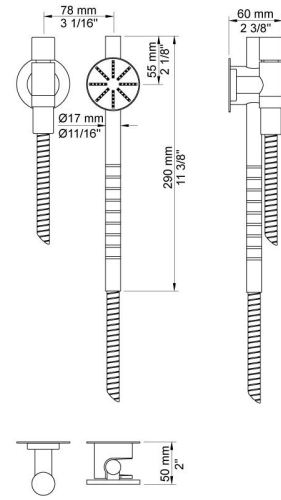

:
:
:

**5471S-061**

	<b>Bar:</b>	<b>1.0</b>	<b>2.0</b>	<b>3.0</b>	<b>4.0</b>	<b>5.0</b>
060 <sup>1)</sup>	(l/min)	12.7	18.0	22.0	25.4	28.4
070S <sup>2)</sup>	(l/min)	6.9	9.8	12.0	13.9	15.5

<sup>1)</sup> USA: Flow restricted to 1.8 gpm (7.0 l/min)

**001**  
2 3/8" circular flange.

**001G**

**060**

070S

2001  
2 3/8" circular flange.

200M  
Separate outlet socket. 1/2" connection NPT female inlets.

5400NV

NR51