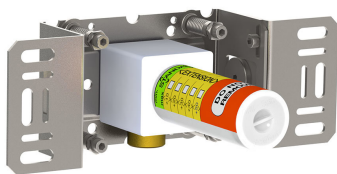

**001**  
2 3/8" circular flange.

**001G**

**060**

070S

2001  
2 3/8" circular flange.

200M  
Separate outlet socket. 1/2" connection NPT female inlets.

5400NV

NR51