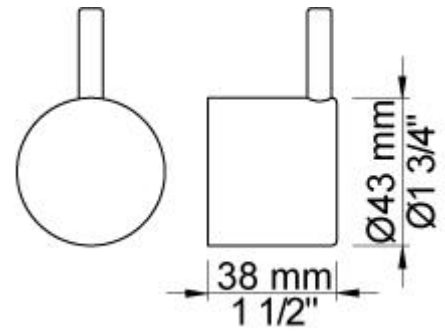

:
:
:

**5471S-061**

	<b>Bar:</b>	<b>1.0</b>	<b>2.0</b>	<b>3.0</b>	<b>4.0</b>	<b>5.0</b>
060 <sup>1)</sup>	(l/min)	12.7	18.0	22.0	25.4	28.4
070S <sup>2)</sup>	(l/min)	6.9	9.8	12.0	13.9	15.5

<sup>1)</sup> USA: Flow restricted to 1.8 gpm (7.0 l/min)

**001**  
2 3/8" circular flange.

**001G**

**060**

070S

2001  
2 3/8" circular flange.

200M  
Separate outlet socket. 1/2" connection NPT female inlets.

5400NV

NR51