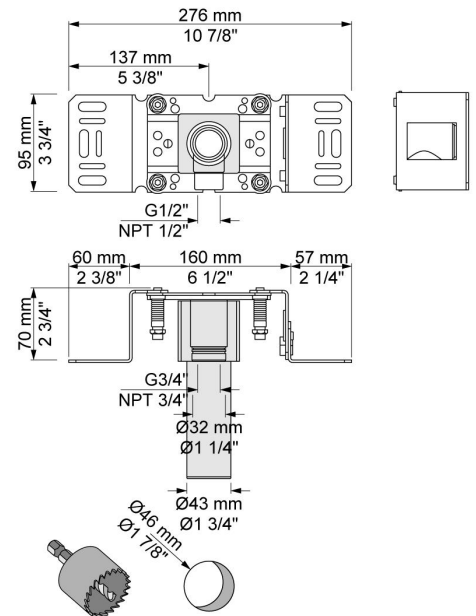

:
:
:

**5471R-081ST**

	<b>Bar:</b>	<b>1.0</b>	<b>2.0</b>	<b>3.0</b>	<b>4.0</b>	<b>5.0</b>
070R <sup>1)</sup>	(l/min)	5.2	7.3	9.0	9.0	9.0
080ST <sup>2)</sup>	(l/min)	14.4	20.4	25.0	28.9	32.3

<sup>1)</sup> USA: Flow restricted to 1.8 gpm (7.0 l/min)

**001**  
2 3/8" circular flange.

**070R**  
Hand shower and holder with non-return valve. Hand shower to the right.

**080ST**

**2001**  
2 3/8" circular flange.

**200M**  
Separate outlet socket. 1/2" connection NPT female inlets.