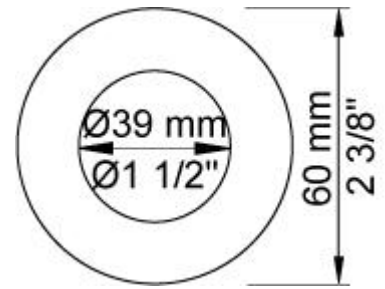

:
:
:

**5471R-081ST**

	<b>Bar:</b>	<b>1.0</b>	<b>2.0</b>	<b>3.0</b>	<b>4.0</b>	<b>5.0</b>
070R <sup>1)</sup>	(l/min)	5.2	7.3	9.0	9.0	9.0
080ST <sup>2)</sup>	(l/min)	14.4	20.4	25.0	28.9	32.3

<sup>1)</sup> USA: Flow restricted to 1.8 gpm (7.0 l/min)

**001**  
2 3/8" circular flange.

**070R**  
Hand shower and holder with non-return valve. Hand shower to the right.

**080ST**

**2001**  
2 3/8" circular flange.

**200M**  
Separate outlet socket. 1/2" connection NPT female inlets.