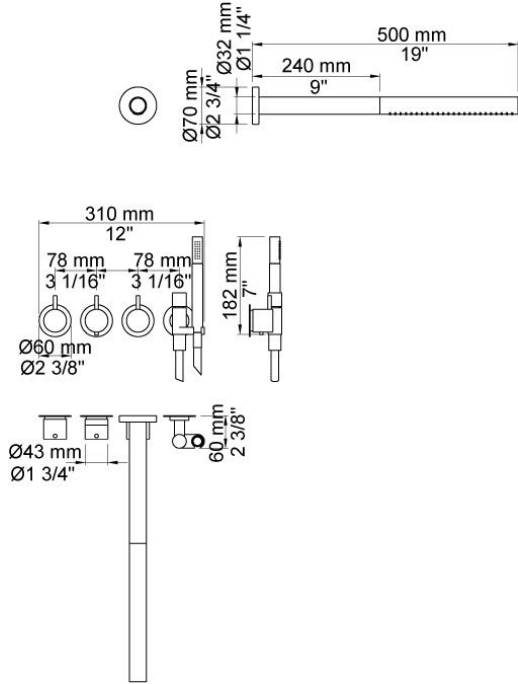

:
:
:

**5471R-081ST**

	<b>Bar:</b>	<b>1.0</b>	<b>2.0</b>	<b>3.0</b>	<b>4.0</b>	<b>5.0</b>
070R <sup>1)</sup>	(l/min)	5.2	7.3	9.0	9.0	9.0
080ST <sup>2)</sup>	(l/min)	14.4	20.4	25.0	28.9	32.3

<sup>1)</sup> USA: Flow restricted to 1.8 gpm (7.0 l/min)

<sup>2)</sup> USA: Flow restricted to 1.8 gpm (7.0 l/min)

	Color 20, Brushed chrome
Color 02, Grey	Color 21, Carmine red
Color 04, Light blue	Color 25, Pink
Color 05, Orange	Color 27, Matt black
Color 06, Light green	Color 28, Matt white
Color 08, Yellow	Color 40, Brushed stainless steel
Color 09, Dark grey	Color 60, Black
Color 12, Mocca	Color 61, Brushed black
Color 14, Bright red	Color 63, Copper
Color 15, Dark blue	Color 64, Brushed Copper
Color 16, Polished chrome	Color 65, Gold
Color 17, Gloss black	Color 68, Silver
Color 18, White	Color 70, Brushed Gold
Color 19, Natural brass	

**001**  
2 3/8" circular flange.

**070R**  
Hand shower and holder with non-return valve. Hand shower to the right.

**080ST**

**2001**  
2 3/8" circular flange.

**200M**  
Separate outlet socket. 1/2" connection NPT female inlets.

**5400NV**

NR51

NR52

NR64G