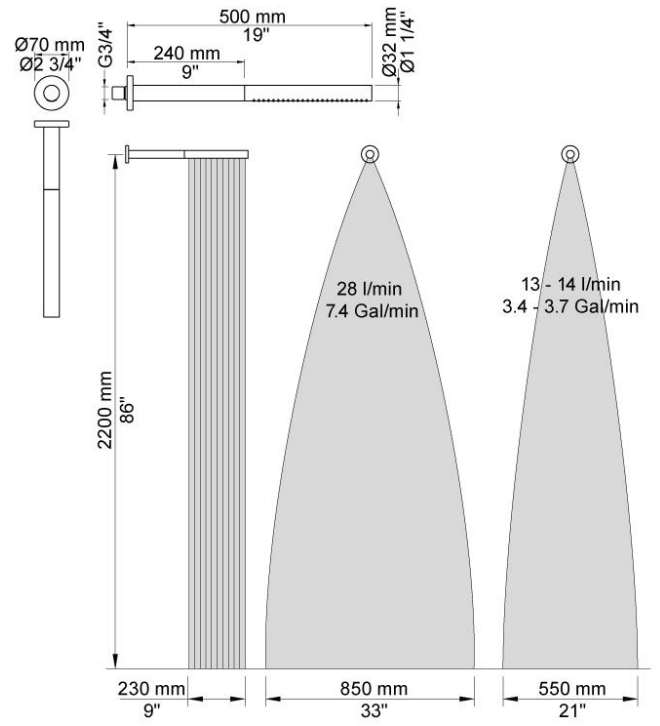

:
:
:

**5471R-081ST**

	<b>Bar:</b>	<b>1.0</b>	<b>2.0</b>	<b>3.0</b>	<b>4.0</b>	<b>5.0</b>
070R <sup>1)</sup>	(l/min)	5.2	7.3	9.0	9.0	9.0
080ST <sup>2)</sup>	(l/min)	14.4	20.4	25.0	28.9	32.3

<sup>1)</sup> USA: Flow restricted to 1.8 gpm (7.0 l/min)

<sup>2)</sup> USA: Flow restricted to 1.8 gpm (7.0 l/min)

	Color 20, Brushed chrome
Color 02, Grey	Color 21, Carmine red
Color 04, Light blue	Color 25, Pink
Color 05, Orange	Color 27, Matt black
Color 06, Light green	Color 28, Matt white
Color 08, Yellow	Color 40, Brushed stainless steel
Color 09, Dark grey	Color 60, Black
Color 12, Mocca	Color 61, Brushed black
Color 14, Bright red	Color 63, Copper
Color 15, Dark blue	Color 64, Brushed Copper
Color 16, Polished chrome	Color 65, Gold
Color 17, Gloss black	Color 68, Silver
Color 18, White	Color 70, Brushed Gold
Color 19, Natural brass	

**001**  
2 3/8" circular flange.

**070R**  
Hand shower and holder with non-return valve. Hand shower to the right.

**080ST**

**2001**  
2 3/8" circular flange.

**200M**  
Separate outlet socket. 1/2" connection NPT female inlets.