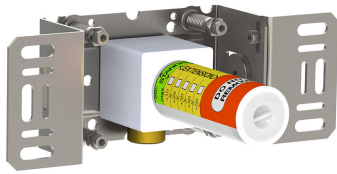

**001**  
23/8" circular flange.

**060**

**070R**  
Hand shower and holder with non-return valve. Hand shower to the right.

**2001**  
2 3/8" circular flange.

**200M**  
Separate outlet socket. 1/2" connection NPT female inlets.