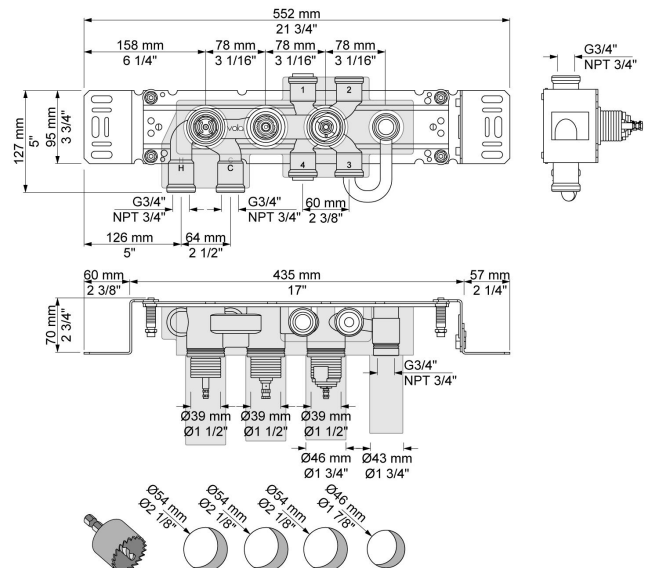

200M
Separate outlet socket. 1/2" connection NPT female inlets.

5400NV