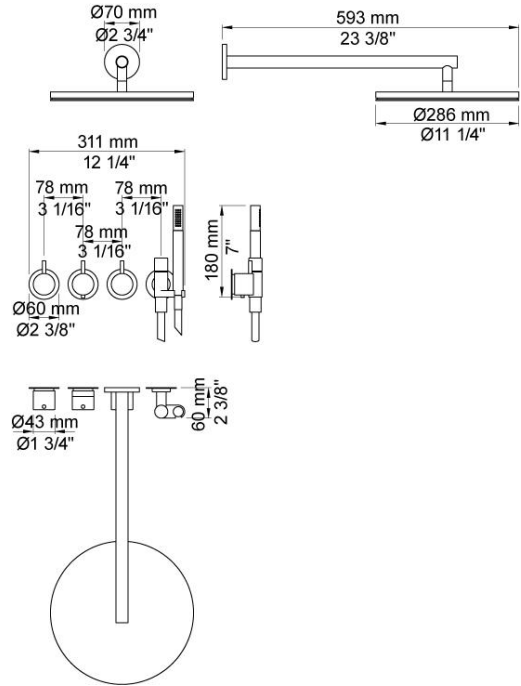

:
:
:

**5471R-061**

	Bar:	1.0	2.0	3.0	4.0	5.0
070R <sup>1)</sup>	(l/min)	5.2	7.3	9.0	9.0	9.0
060 <sup>2)</sup>	(l/min)	12.7	18.0	22.0	25.4	28.4

<sup>1)</sup> USA: Flow restricted to 1.8 gpm (7.0 l/min)  
<sup>2)</sup> USA: Flow restricted to 1.8 gpm (7.0 l/min)

**001**  
23/8" circular flange.

**060**

**070R**  
Hand shower and holder with non-return valve. Hand shower to the right.

**2001**  
2 3/8" circular flange.

**200M**  
Separate outlet socket. 1/2" connection NPT female inlets.

**5400NV**

NR51

NR52

NR64G