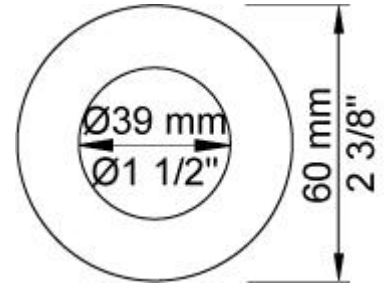

:
:
:

**5471R-061**

	Bar:	1.0	2.0	3.0	4.0	5.0
070R <sup>1)</sup>	(l/min)	5.2	7.3	9.0	9.0	9.0
060 <sup>2)</sup>	(l/min)	12.7	18.0	22.0	25.4	28.4

<sup>1)</sup> USA: Flow restricted to 1.8 gpm (7.0 l/min)  
<sup>2)</sup> USA: Flow restricted to 1.8 gpm (7.0 l/min)

**001**  
23/8" circular flange.

**060**

**070R**  
Hand shower and holder with non-return valve. Hand shower to the right.

**2001**  
2 3/8" circular flange.

**200M**  
Separate outlet socket. 1/2" connection NPT female inlets.