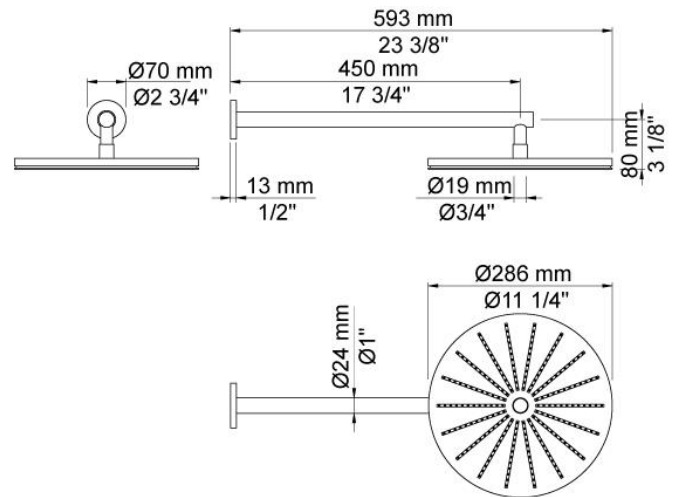

:
:
:

**5471R-061**

	Bar:	1.0	2.0	3.0	4.0	5.0
070R <sup>1)</sup>	(l/min)	5.2	7.3	9.0	9.0	9.0
060 <sup>2)</sup>	(l/min)	12.7	18.0	22.0	25.4	28.4

<sup>1)</sup> USA: Flow restricted to 1.8 gpm (7.0 l/min)  
<sup>2)</sup> USA: Flow restricted to 1.8 gpm (7.0 l/min)

**001**  
23/8" circular flange.

**060**

**070R**  
Hand shower and holder with non-return valve. Hand shower to the right.

**2001**  
2 3/8" circular flange.

**200M**  
Separate outlet socket. 1/2" connection NPT female inlets.