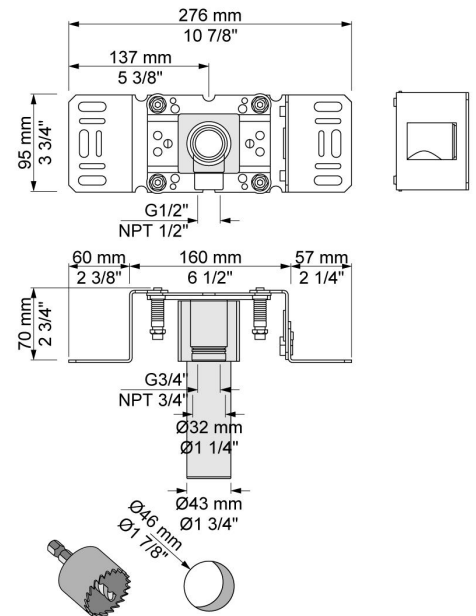

:
:
:

**5471R-061**

	Bar:	1.0	2.0	3.0	4.0	5.0
070R <sup>1)</sup>	(l/min)	5.2	7.3	9.0	9.0	9.0
060 <sup>2)</sup>	(l/min)	12.7	18.0	22.0	25.4	28.4

<sup>1)</sup> USA: Flow restricted to 1.8 gpm (7.0 l/min)  
<sup>2)</sup> USA: Flow restricted to 1.8 gpm (7.0 l/min)

**001**  
23/8" circular flange.

**060**

**070R**  
Hand shower and holder with non-return valve. Hand shower to the right.

**2001**  
2 3/8" circular flange.

**200M**  
Separate outlet socket. 1/2" connection NPT female inlets.