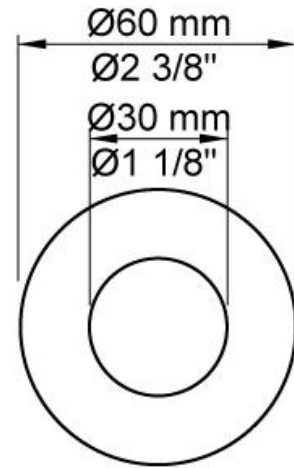

:
:
:

**5471R-061**

	Bar:	1.0	2.0	3.0	4.0	5.0
070R <sup>1)</sup>	(l/min)	5.2	7.3	9.0	9.0	9.0
060 <sup>2)</sup>	(l/min)	12.7	18.0	22.0	25.4	28.4

<sup>1)</sup> USA: Flow restricted to 1.8 gpm (7.0 l/min)  
<sup>2)</sup> USA: Flow restricted to 1.8 gpm (7.0 l/min)

**001**  
23/8" circular flange.

**060**

**070R**  
Hand shower and holder with non-return valve. Hand shower to the right.

**2001**  
2 3/8" circular flange.

**200M**  
Separate outlet socket. 1/2" connection NPT female inlets.