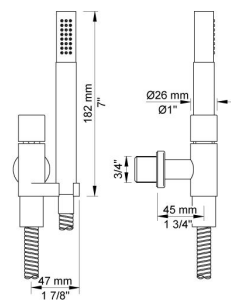

:
:
:

**5471R-061**

	Bar:	1.0	2.0	3.0	4.0	5.0
070R <sup>1)</sup>	(l/min)	5.2	7.3	9.0	9.0	9.0
060 <sup>2)</sup>	(l/min)	12.7	18.0	22.0	25.4	28.4

<sup>1)</sup> USA: Flow restricted to 1.8 gpm (7.0 l/min)  
<sup>2)</sup> USA: Flow restricted to 1.8 gpm (7.0 l/min)

**001**  
23/8" circular flange.

**060**

**070R**  
Hand shower and holder with non-return valve. Hand shower to the right.

**2001**  
2 3/8" circular flange.

**200M**  
Separate outlet socket. 1/2" connection NPT female inlets.