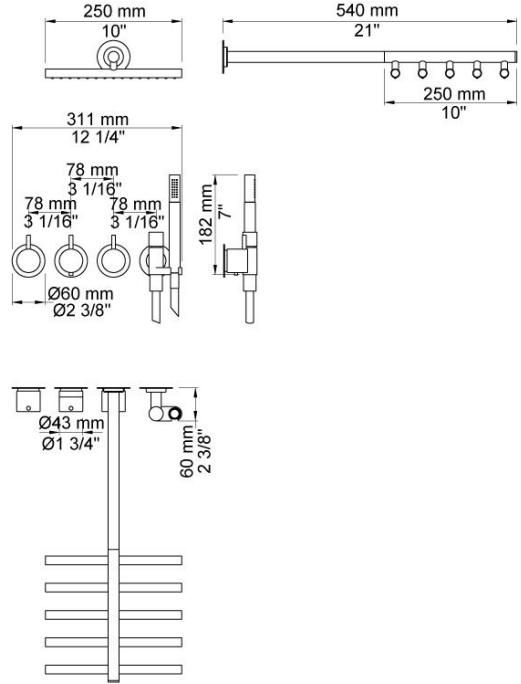

:
:
:

5471R-051

	Bar:	1.0	2.0	3.0	4.0	5.0
070R ¹⁾	(l/min)	5.2	7.3	9.0	9.0	9.0
050 ²⁾	(l/min)	13.3	18.8	23.0	26.6	29.7

¹⁾ USA: Flow restricted to 1.8 gpm (7.0 l/min)
²⁾ USA: Flow restricted to 1.8 gpm (7.0 l/min)

001
2 3/8" circular flange.

050

070R
Hand shower and holder with non-return valve. Hand shower to the right.

2001
2 3/8" circular flange.

200M
Separate outlet socket. 1/2" connection NPT female inlets.

5400NV