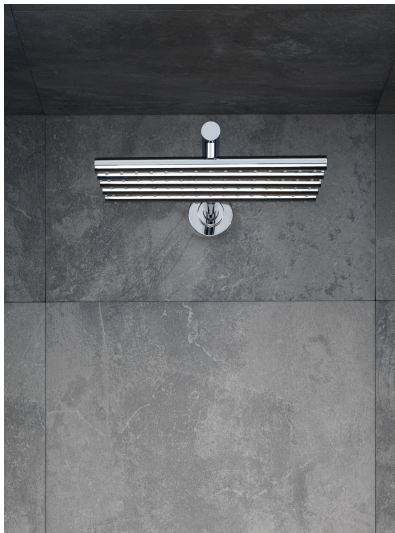

001
2 3/8" circular flange.

050

070R
Hand shower and holder with non-return valve. Hand shower to the right.

2001
2 3/8" circular flange.

200M
Separate outlet socket. 1/2" connection NPT female inlets.

5400NV