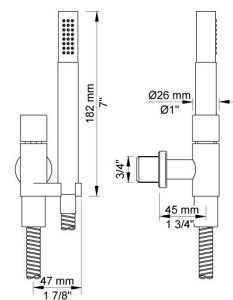

:
:
:

5471R-051

	Bar:	1.0	2.0	3.0	4.0	5.0
070R ¹⁾	(l/min)	5.2	7.3	9.0	9.0	9.0
050 ²⁾	(l/min)	13.3	18.8	23.0	26.6	29.7

¹⁾ USA: Flow restricted to 1.8 gpm (7.0 l/min)
²⁾ USA: Flow restricted to 1.8 gpm (7.0 l/min)

001
2 3/8" circular flange.

050

070R
Hand shower and holder with non-return valve. Hand shower to the right.

2001
2 3/8" circular flange.

200M
Separate outlet socket. 1/2" connection NPT female inlets.

5400NV