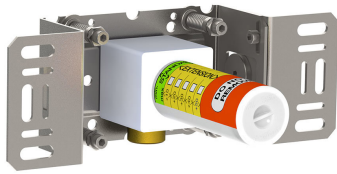

001
2 3/8" circular flange.

050

070R
Hand shower and holder with non-return valve. Hand shower to the right.

2001
2 3/8" circular flange.

200M
Separate outlet socket. 1/2" connection NPT female inlets.

5400NV