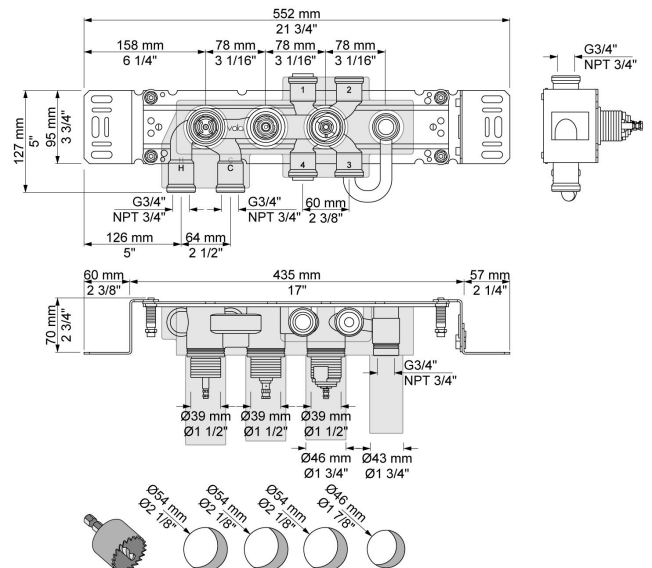

001
2 3/8" circular flange.

050

070R
Hand shower and holder with non-return valve. Hand shower to the right.

2001
2 3/8" circular flange.

200M
Separate outlet socket. 1/2" connection NPT female inlets.

5400NV