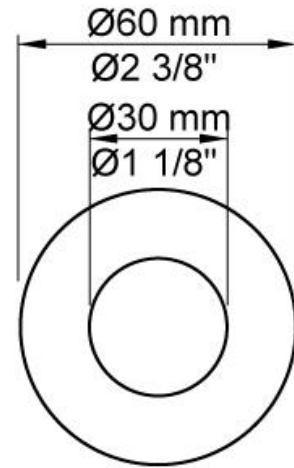

:
:
:

5471R-051

	Bar:	1.0	2.0	3.0	4.0	5.0
070R ¹⁾	(l/min)	5.2	7.3	9.0	9.0	9.0
050 ²⁾	(l/min)	13.3	18.8	23.0	26.6	29.7

¹⁾ USA: Flow restricted to 1.8 gpm (7.0 l/min)
²⁾ USA: Flow restricted to 1.8 gpm (7.0 l/min)

001
2 3/8" circular flange.

050

070R
Hand shower and holder with non-return valve. Hand shower to the right.

2001
2 3/8" circular flange.

200M
Separate outlet socket. 1/2" connection NPT female inlets.

5400NV