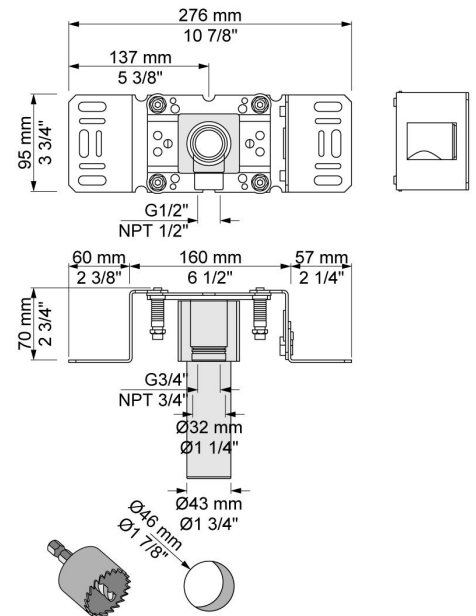

001
2 3/8" circular flange.

050

070R
Hand shower and holder with non-return valve. Hand shower to the right.

2001
2 3/8" circular flange.

200M
Separate outlet socket. 1/2" connection NPT female inlets.

5400NV