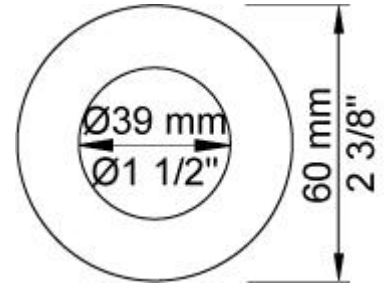

:
:
:

5471R-051

	Bar:	1.0	2.0	3.0	4.0	5.0
070R ¹⁾	(l/min)	5.2	7.3	9.0	9.0	9.0
050 ²⁾	(l/min)	13.3	18.8	23.0	26.6	29.7

¹⁾ USA: Flow restricted to 1.8 gpm (7.0 l/min)
²⁾ USA: Flow restricted to 1.8 gpm (7.0 l/min)

001
2 3/8" circular flange.

050

070R
Hand shower and holder with non-return valve. Hand shower to the right.

2001
2 3/8" circular flange.

200M
Separate outlet socket. 1/2" connection NPT female inlets.

5400NV