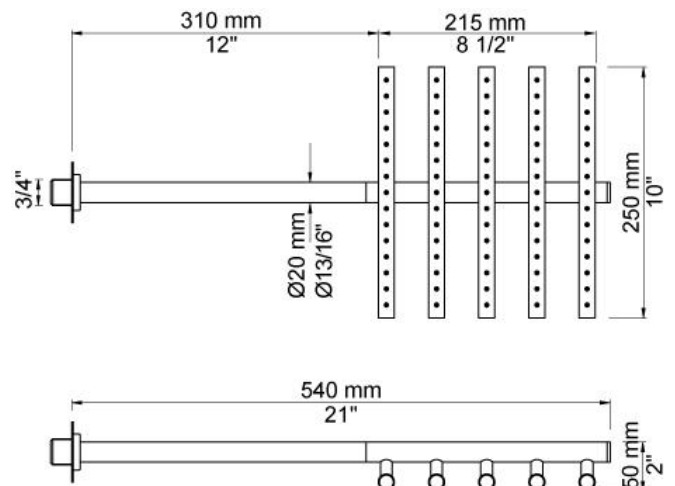

:
:
:

5471R-051

	Bar:	1.0	2.0	3.0	4.0	5.0
070R ¹⁾	(l/min)	5.2	7.3	9.0	9.0	9.0
050 ²⁾	(l/min)	13.3	18.8	23.0	26.6	29.7

¹⁾ USA: Flow restricted to 1.8 gpm (7.0 l/min)
²⁾ USA: Flow restricted to 1.8 gpm (7.0 l/min)

001
2 3/8" circular flange.

050

070R
Hand shower and holder with non-return valve. Hand shower to the right.

2001
2 3/8" circular flange.

200M
Separate outlet socket. 1/2" connection NPT female inlets.

5400NV