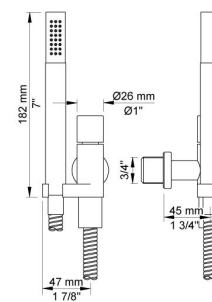

:
:
:

5471-061A

	Bar:	1.0	2.0	3.0	4.0	5.0
070 ¹⁾	(l/min)	5.2	7.3	9.0	9.0	9.0
060A ²⁾	(l/min)	12.7	18.0	22.0	25.4	28.4

¹⁾ USA: Flow restricted to 1.8 gpm (7.0 l/min)

²⁾ USA: Flow restricted to 1.8 gpm (7.0 l/min)

001
2 3/8" circular flange.

060A

070
Hand shower and holder with non-return valve. Hand shower to the left.

2001
2 3/8" circular flange.

200M
Separate outlet socket. 1/2" connection NPT female inlets.

5400F