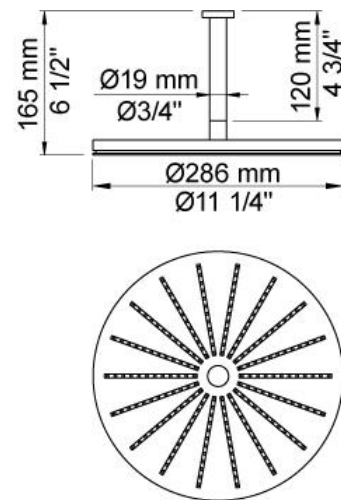

:
:
:

5471-061A

	Bar:	1.0	2.0	3.0	4.0	5.0
070 ¹⁾	(l/min)	5.2	7.3	9.0	9.0	9.0
060A ²⁾	(l/min)	12.7	18.0	22.0	25.4	28.4

¹⁾ USA: Flow restricted to 1.8 gpm (7.0 l/min)

²⁾ USA: Flow restricted to 1.8 gpm (7.0 l/min)

001
2 3/8" circular flange.

060A

070
Hand shower and holder with non-return valve. Hand shower to the left.

2001
2 3/8" circular flange.

200M
Separate outlet socket. 1/2" connection NPT female inlets.

5400F