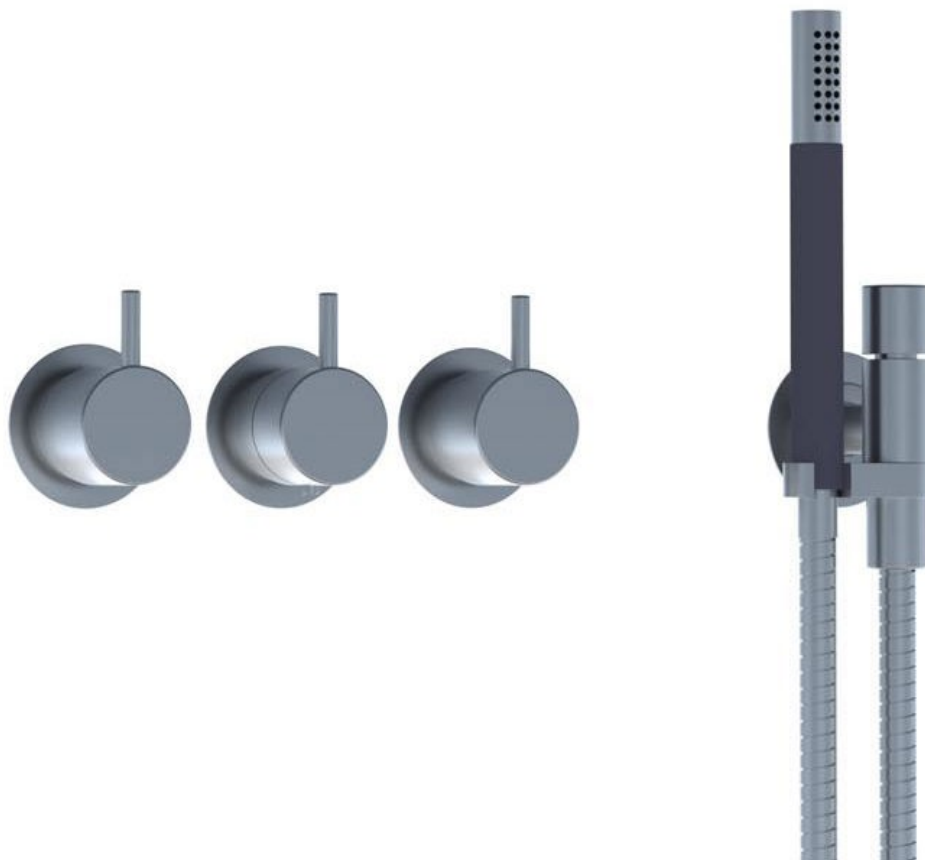

:
:
:

5471-061A

	Bar:	1.0	2.0	3.0	4.0	5.0
070 ¹⁾	(l/min)	5.2	7.3	9.0	9.0	9.0
060A ²⁾	(l/min)	12.7	18.0	22.0	25.4	28.4

¹⁾ USA: Flow restricted to 1.8 gpm (7.0 l/min)

²⁾ USA: Flow restricted to 1.8 gpm (7.0 l/min)

001
2 3/8" circular flange.

060A

070
Hand shower and holder with non-return valve. Hand shower to the left.

2001
2 3/8" circular flange.

200M
Separate outlet socket. 1/2" connection NPT female inlets.

5400F