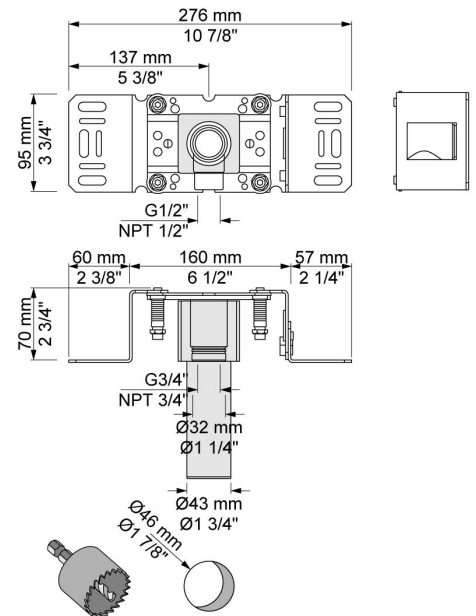

001
2 3/8" circular flange.

060A

070
Hand shower and holder with non-return valve. Hand shower to the left.

2001
2 3/8" circular flange.

200M
Separate outlet socket. 1/2" connection NPT female inlets.

5400F