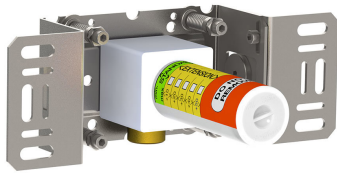

001
2 3/8" circular flange.

060A

070
Hand shower and holder with non-return valve. Hand shower to the left.

2001
2 3/8" circular flange.

200M
Separate outlet socket. 1/2" connection NPT female inlets.

5400F