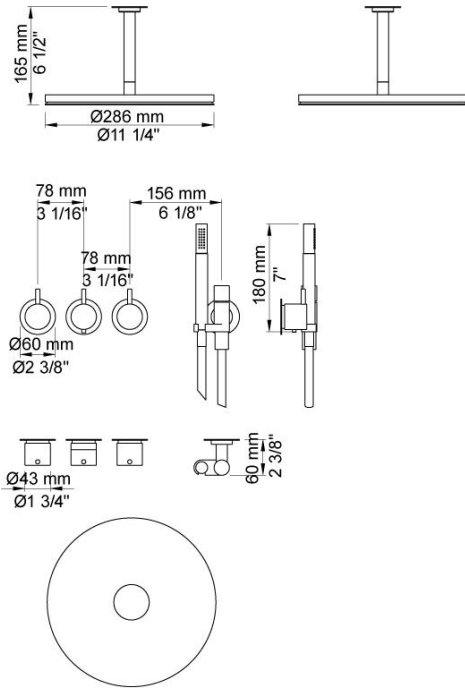

:
:
:

5471-061A

	Bar:	1.0	2.0	3.0	4.0	5.0
070 ¹⁾	(l/min)	5.2	7.3	9.0	9.0	9.0
060A ²⁾	(l/min)	12.7	18.0	22.0	25.4	28.4

¹⁾ USA: Flow restricted to 1.8 gpm (7.0 l/min)

²⁾ USA: Flow restricted to 1.8 gpm (7.0 l/min)

001
2 3/8" circular flange.

060A

070
Hand shower and holder with non-return valve. Hand shower to the left.

2001
2 3/8" circular flange.

200M
Separate outlet socket. 1/2" connection NPT female inlets.

5400F