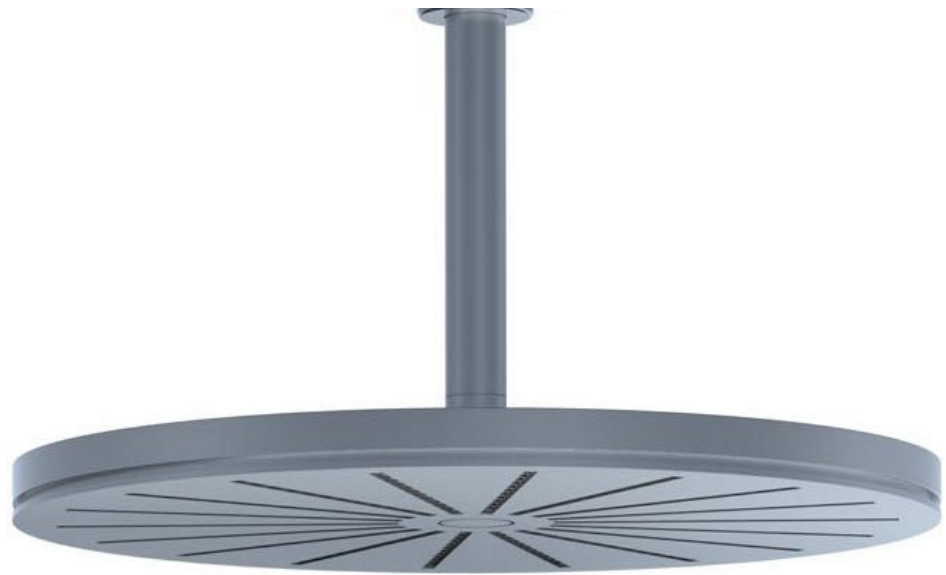

:
:
:

5471-061A

	Bar:	1.0	2.0	3.0	4.0	5.0
070 ¹⁾	(l/min)	5.2	7.3	9.0	9.0	9.0
060A ²⁾	(l/min)	12.7	18.0	22.0	25.4	28.4

¹⁾ USA: Flow restricted to 1.8 gpm (7.0 l/min)

²⁾ USA: Flow restricted to 1.8 gpm (7.0 l/min)

001
2 3/8" circular flange.

060A

070
Hand shower and holder with non-return valve. Hand shower to the left.

2001
2 3/8" circular flange.

200M
Separate outlet socket. 1/2" connection NPT female inlets.

5400F