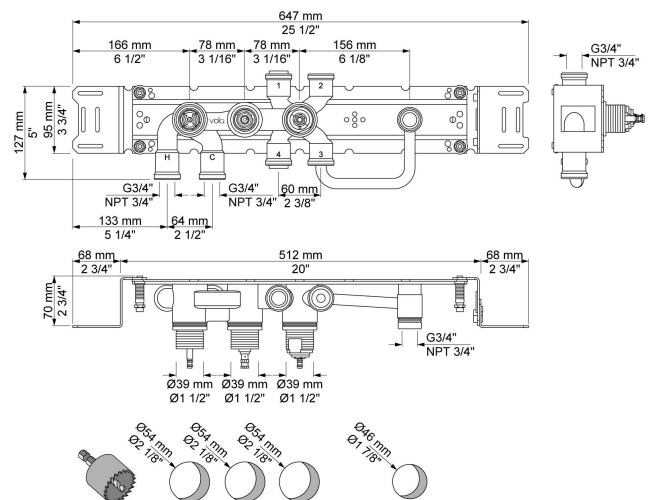

001
2 3/8" circular flange.

060A

070
Hand shower and holder with non-return valve. Hand shower to the left.

2001
2 3/8" circular flange.

200M
Separate outlet socket. 1/2" connection NPT female inlets.

5400F