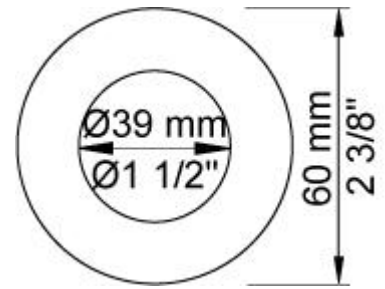

:
:
:

5471-061A

	Bar:	1.0	2.0	3.0	4.0	5.0
070 ¹⁾	(l/min)	5.2	7.3	9.0	9.0	9.0
060A ²⁾	(l/min)	12.7	18.0	22.0	25.4	28.4

¹⁾ USA: Flow restricted to 1.8 gpm (7.0 l/min)

²⁾ USA: Flow restricted to 1.8 gpm (7.0 l/min)

001
2 3/8" circular flange.

060A

070
Hand shower and holder with non-return valve. Hand shower to the left.

2001
2 3/8" circular flange.

200M
Separate outlet socket. 1/2" connection NPT female inlets.

5400F