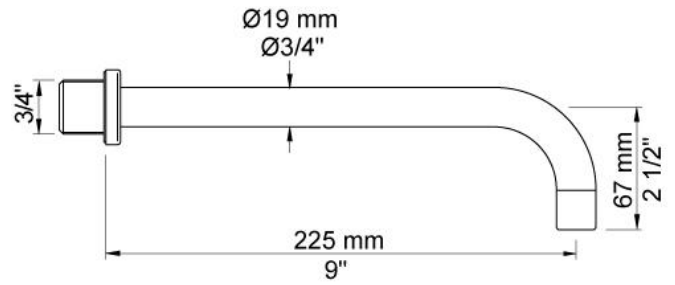

--

:
:
:

520

	Bar:	1.0	2.0	3.0	4.0	5.0
520	(l/min)	2.9	4.1	5.0	5.0	5.0

	Color 20, Brushed chrome
Color 02, Grey	Color 21, Carmine red
Color 04, Light blue	Color 25, Pink
Color 05, Orange	Color 27, Matt black
Color 06, Light green	Color 28, Matt white
Color 08, Yellow	Color 40, Brushed stainless steel
Color 09, Dark grey	Color 60, Black
Color 12, Mocca	Color 61, Brushed black
Color 14, Bright red	Color 63, Copper
Color 15, Dark blue	Color 64, Brushed Copper
Color 16, Polished chrome	Color 65, Gold
Color 17, Gloss black	Color 68, Silver
Color 18, White	Color 70, Brushed Gold
Color 19, Natural brass	

**020**  
9" fixed basin spout.

**200M**  
Separate outlet socket. 1/2" connection NPT female inlets.

**500**  
One handle table mounted mixer.