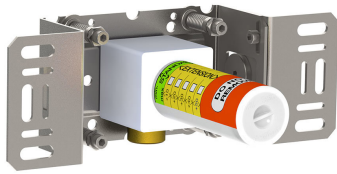

--

:
:
:

520

	Bar:	1.0	2.0	3.0	4.0	5.0
520	(l/min)	2.9	4.1	5.0	5.0	5.0

	Color 20, Brushed chrome
Color 02, Grey	Color 21, Carmine red
Color 04, Light blue	Color 25, Pink
Color 05, Orange	Color 27, Matt black
Color 06, Light green	Color 28, Matt white
Color 08, Yellow	Color 40, Brushed stainless steel
Color 09, Dark grey	Color 60, Black
Color 12, Mocca	Color 61, Brushed black
Color 14, Bright red	Color 63, Copper
Color 15, Dark blue	Color 64, Brushed Copper
Color 16, Polished chrome	Color 65, Gold
Color 17, Gloss black	Color 68, Silver
Color 18, White	Color 70, Brushed Gold
Color 19, Natural brass	

**020**  
9" fixed basin spout.

**200M**  
Separate outlet socket. 1/2" connection NPT female inlets.

**500**  
One handle table mounted mixer.