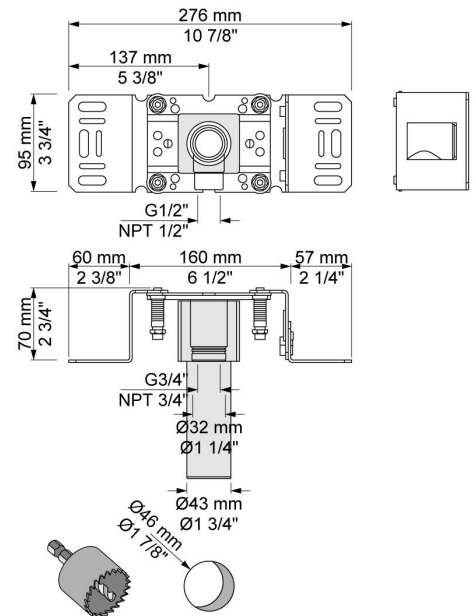

--

:
:
:

520

	Bar:	1.0	2.0	3.0	4.0	5.0
520	(l/min)	2.9	4.1	5.0	5.0	5.0

	Color 20, Brushed chrome
Color 02, Grey	Color 21, Carmine red
Color 04, Light blue	Color 25, Pink
Color 05, Orange	Color 27, Matt black
Color 06, Light green	Color 28, Matt white
Color 08, Yellow	Color 40, Brushed stainless steel
Color 09, Dark grey	Color 60, Black
Color 12, Mocca	Color 61, Brushed black
Color 14, Bright red	Color 63, Copper
Color 15, Dark blue	Color 64, Brushed Copper
Color 16, Polished chrome	Color 65, Gold
Color 17, Gloss black	Color 68, Silver
Color 18, White	Color 70, Brushed Gold
Color 19, Natural brass	

**020**  
9" fixed basin spout.

**200M**  
Separate outlet socket. 1/2" connection NPT female inlets.

**500**  
One handle table mounted mixer.