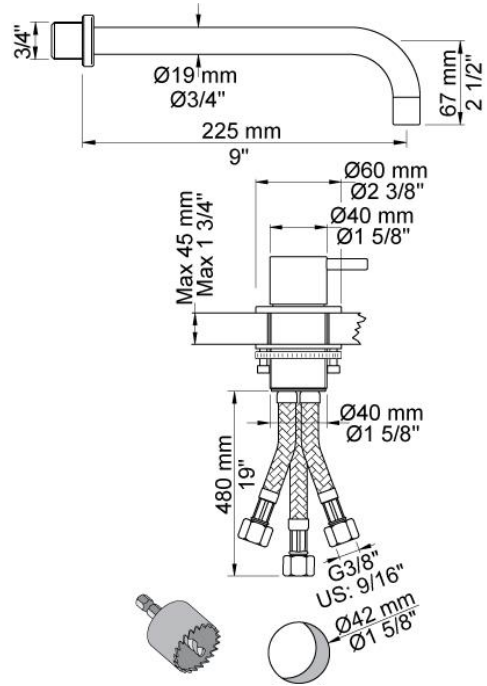

--

:
:
:

520

	Bar:	1.0	2.0	3.0	4.0	5.0
520	(l/min)	2.9	4.1	5.0	5.0	5.0

	Color 20, Brushed chrome
Color 02, Grey	Color 21, Carmine red
Color 04, Light blue	Color 25, Pink
Color 05, Orange	Color 27, Matt black
Color 06, Light green	Color 28, Matt white
Color 08, Yellow	Color 40, Brushed stainless steel
Color 09, Dark grey	Color 60, Black
Color 12, Mocca	Color 61, Brushed black
Color 14, Bright red	Color 63, Copper
Color 15, Dark blue	Color 64, Brushed Copper
Color 16, Polished chrome	Color 65, Gold
Color 17, Gloss black	Color 68, Silver
Color 18, White	Color 70, Brushed Gold
Color 19, Natural brass	

**020**  
9" fixed basin spout.

**200M**  
Separate outlet socket. 1/2" connection NPT female inlets.

**500**  
One handle table mounted mixer.