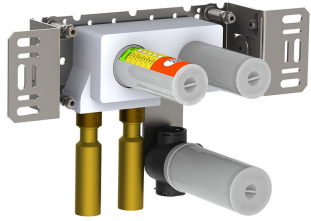

**001**  
2 3/8" circular flange.

**020**  
9" fixed basin spout.

**3001**  
2 3/8" circular flange.

4900VS

NR41

VR2618

VR510

VR512