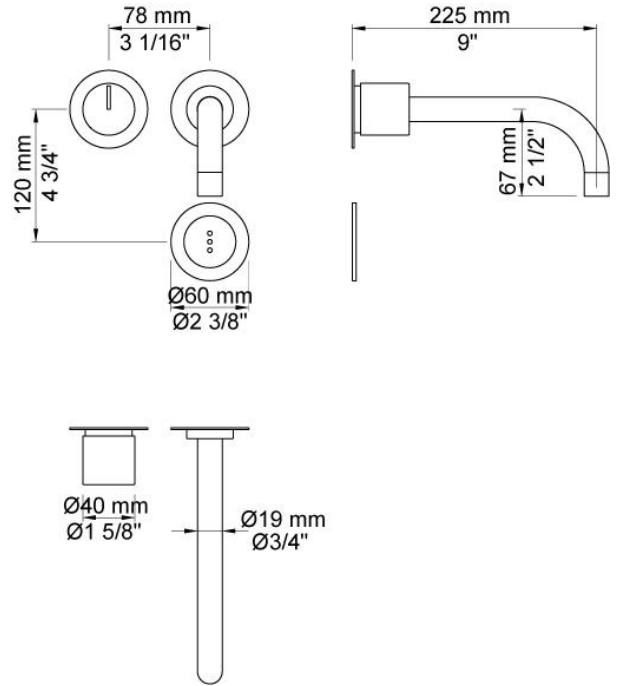

4921VS

	Bar:	1.0	2.0	3.0	4.0	5.0
4921VS¹⁾	(l/min)	2.9	4.1	5.0	5.0	5.0
4921VS²⁾	(l/min)	2.6	3.7	4.5	4.5	4.5

¹⁾ USA Standard

²⁾ USA Standard

	Color 20, Brushed chrome
Color 02, Grey	Color 21, Carmine red
Color 04, Light blue	Color 25, Pink
Color 05, Orange	Color 27, Matt black
Color 06, Light green	Color 28, Matt white
Color 08, Yellow	Color 40, Brushed stainless steel
Color 09, Dark grey	Color 60, Black
Color 12, Mocca	Color 61, Brushed black
Color 14, Bright red	Color 63, Copper
Color 15, Dark blue	Color 64, Brushed Copper
Color 16, Polished chrome	Color 65, Gold
Color 17, Gloss black	Color 68, Silver
Color 18, White	Color 70, Brushed Gold
Color 19, Natural brass