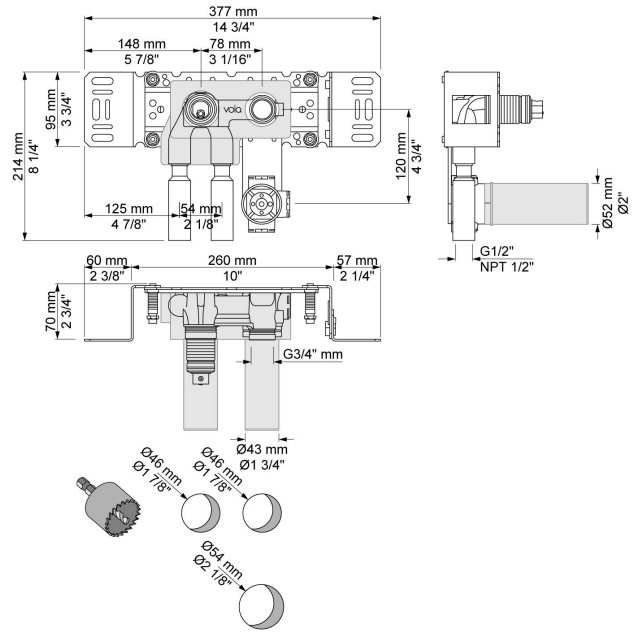

**001**  
2 3/8" circular flange.

**020**  
9" fixed basin spout.

**3001**  
2 3/8" circular flange.

4900VS

NR41

VR2618

VR510

VR512