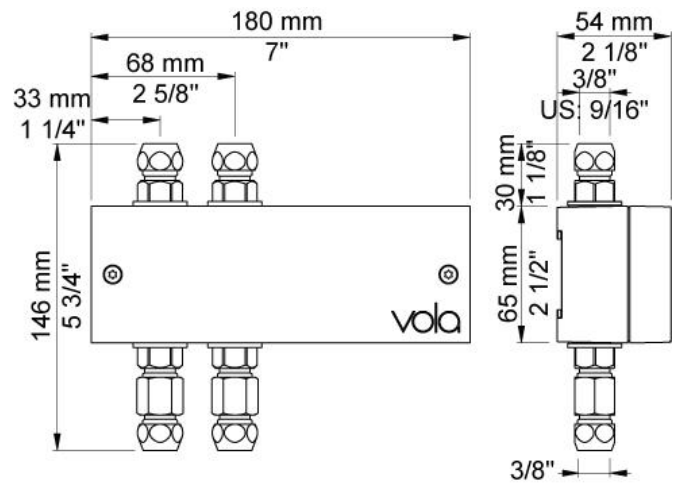

**001**  
2 3/8" circular flange.

**020**  
9" fixed basin spout.

**3001**  
2 3/8" circular flange.

4900VS

NR41

VR2618

VR510

VR512