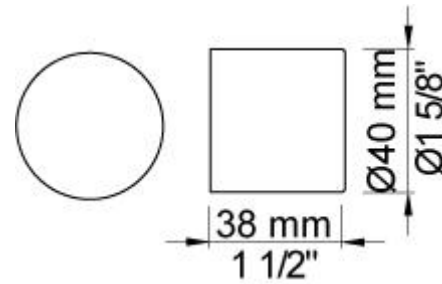

**001**  
2 3/8" circular flange.

**020**  
9" fixed basin spout.

**3001**  
2 3/8" circular flange.

4900VS

NR41

VR2618

VR510

VR512