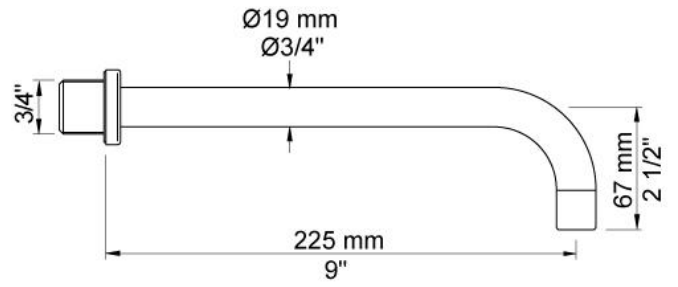

	:
	:
	:

4822

	Bar:	1.0	2.0	3.0	4.0	5.0
4822	(l/min)	2.9	4.1	5.0	5.0	5.0
4822 ¹⁾	(l/min)	2.6	3.7	4.5	4.5	4.5

¹⁾ USA Standard

	Color 20, Brushed chrome
Color 02, Grey	Color 21, Carmine red
Color 04, Light blue	Color 25, Pink
Color 05, Orange	Color 27, Matt black
Color 06, Light green	Color 28, Matt white
Color 08, Yellow	Color 40, Brushed stainless steel
Color 09, Dark grey	Color 60, Black
Color 12, Mocca	Color 61, Brushed black
Color 14, Bright red	Color 63, Copper
Color 15, Dark blue	Color 64, Brushed Copper
Color 16, Polished chrome	Color 65, Gold
Color 17, Gloss black	Color 68, Silver
Color 18, White	Color 70, Brushed Gold
Color 19, Natural brass	

020
9" fixed basin spout.

4002L

4800

VR2617

VR510