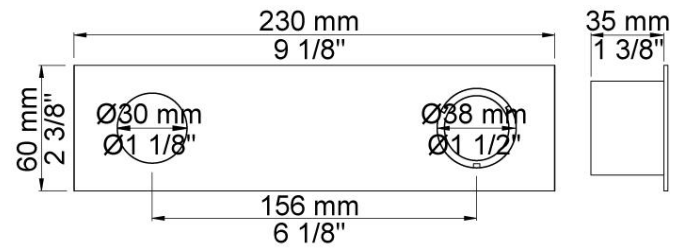

	:
	:
	:

4822

	Bar:	1.0	2.0	3.0	4.0	5.0
4822	(l/min)	2.9	4.1	5.0	5.0	5.0
4822 ¹⁾	(l/min)	2.6	3.7	4.5	4.5	4.5

¹⁾ USA Standard

	Color 20, Brushed chrome
Color 02, Grey	Color 21, Carmine red
Color 04, Light blue	Color 25, Pink
Color 05, Orange	Color 27, Matt black
Color 06, Light green	Color 28, Matt white
Color 08, Yellow	Color 40, Brushed stainless steel
Color 09, Dark grey	Color 60, Black
Color 12, Mocca	Color 61, Brushed black
Color 14, Bright red	Color 63, Copper
Color 15, Dark blue	Color 64, Brushed Copper
Color 16, Polished chrome	Color 65, Gold
Color 17, Gloss black	Color 68, Silver
Color 18, White	Color 70, Brushed Gold
Color 19, Natural brass	

020
9" fixed basin spout.

4002L

4800

VR2617

VR510