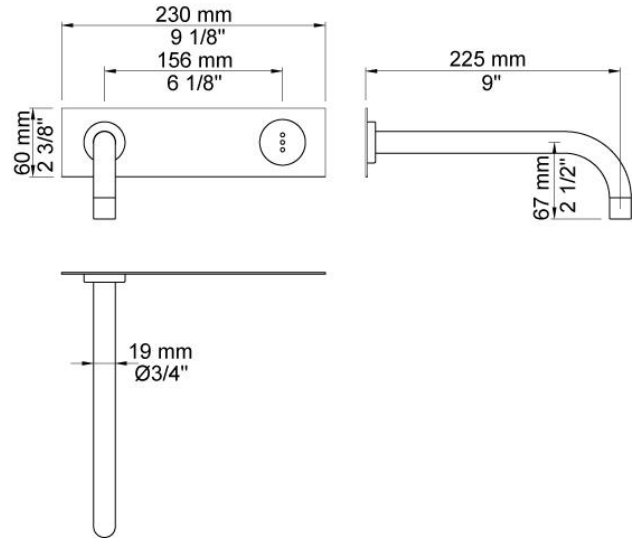

	:
	:
	:

4822

	Bar:	1.0	2.0	3.0	4.0	5.0
4822	(l/min)	2.9	4.1	5.0	5.0	5.0
4822 ¹⁾	(l/min)	2.6	3.7	4.5	4.5	4.5

¹⁾ USA Standard

	Color 20, Brushed chrome
Color 02, Grey	Color 21, Carmine red
Color 04, Light blue	Color 25, Pink
Color 05, Orange	Color 27, Matt black
Color 06, Light green	Color 28, Matt white
Color 08, Yellow	Color 40, Brushed stainless steel
Color 09, Dark grey	Color 60, Black
Color 12, Mocca	Color 61, Brushed black
Color 14, Bright red	Color 63, Copper
Color 15, Dark blue	Color 64, Brushed Copper
Color 16, Polished chrome	Color 65, Gold
Color 17, Gloss black	Color 68, Silver
Color 18, White	Color 70, Brushed Gold
Color 19, Natural brass	

020
9" fixed basin spout.

4002L

4800

VR2617

VR510