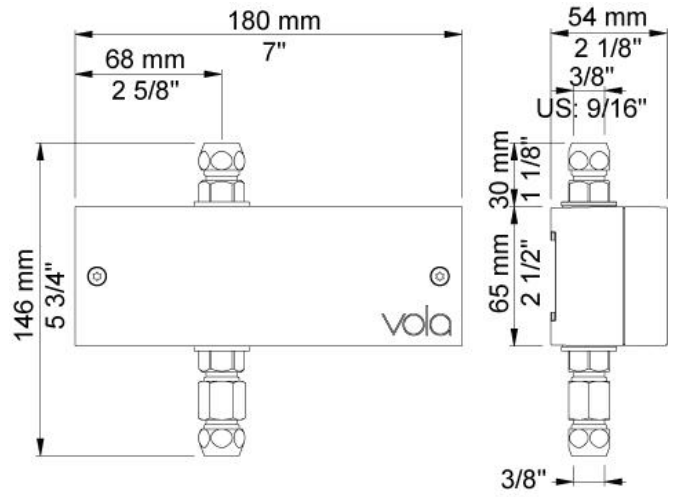

020
9" fixed basin spout.

4002L

4800

VR2617

VR510