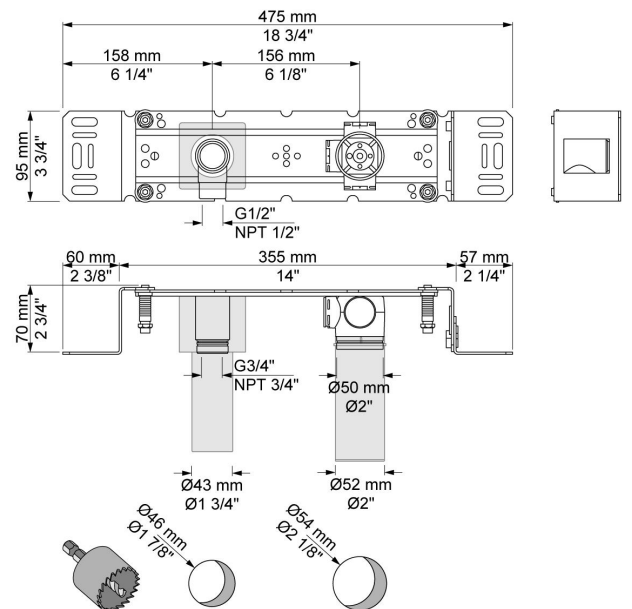

	:
	:
	:

4822

	Bar:	1.0	2.0	3.0	4.0	5.0
4822	(l/min)	2.9	4.1	5.0	5.0	5.0
4822 ¹⁾	(l/min)	2.6	3.7	4.5	4.5	4.5

¹⁾ USA Standard

	Color 20, Brushed chrome
Color 02, Grey	Color 21, Carmine red
Color 04, Light blue	Color 25, Pink
Color 05, Orange	Color 27, Matt black
Color 06, Light green	Color 28, Matt white
Color 08, Yellow	Color 40, Brushed stainless steel
Color 09, Dark grey	Color 60, Black
Color 12, Mocca	Color 61, Brushed black
Color 14, Bright red	Color 63, Copper
Color 15, Dark blue	Color 64, Brushed Copper
Color 16, Polished chrome	Color 65, Gold
Color 17, Gloss black	Color 68, Silver
Color 18, White	Color 70, Brushed Gold
Color 19, Natural brass	

020
9" fixed basin spout.

4002L

4800

VR2617

VR510