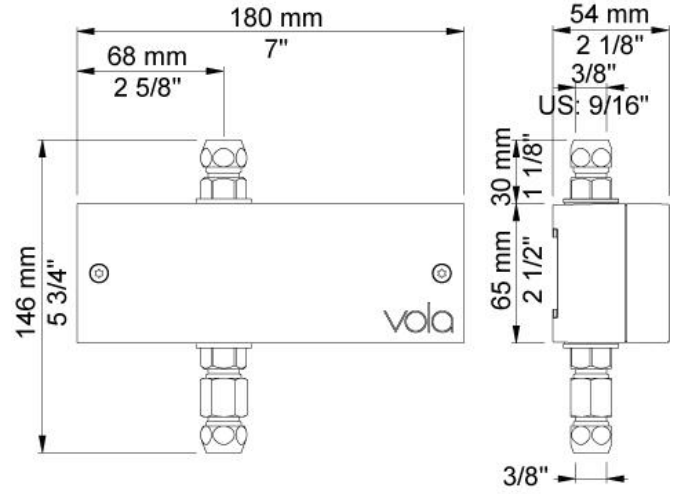

001
2 3/8" circular flange.

020
9" fixed basin spout.

4300

VR2617

VR510

VR512