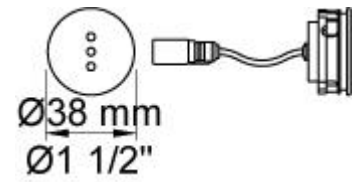

001
2 3/8" circular flange.

020
9" fixed basin spout.

4300

VR2617

VR510

VR512