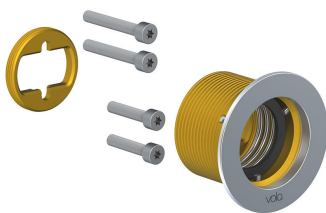

001
2 3/8" circular flange.

020
9" fixed basin spout.

4300

VR2617

VR510

VR512