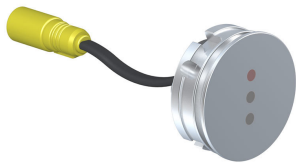

001
2 3/8" circular flange.

020
9" fixed basin spout.

4300

VR2617

VR510

VR512