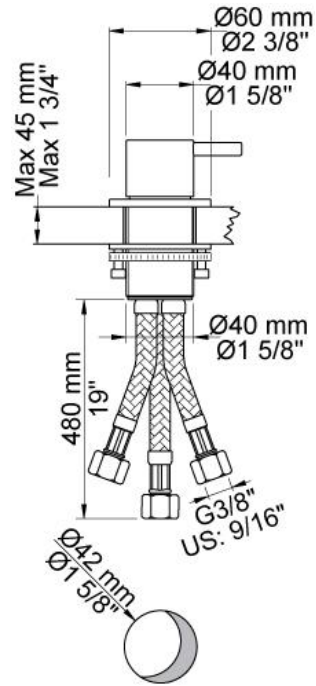

:
:
:

**2500**

One handle table mounted mixer for high flow.

	Bar:	1.0	2.0	3.0	4.0	5.0
2500	(l/min)	10.8	15.3	18.7	21.6	24.1

	Color 20, Brushed chrome
Color 02, Grey	Color 21, Carmine red
Color 04, Light blue	Color 25, Pink
Color 05, Orange	Color 27, Matt black
Color 06, Light green	Color 28, Matt white
Color 08, Yellow	Color 40, Brushed stainless steel
Color 09, Dark grey	Color 60, Black
Color 12, Mocca	Color 61, Brushed black
Color 14, Bright red	Color 63, Copper
Color 15, Dark blue	Color 64, Brushed Copper
Color 16, Polished chrome	Color 65, Gold
Color 17, Gloss black	Color 68, Silver
Color 18, White	Color 70, Brushed Gold
Color 19, Natural brass	