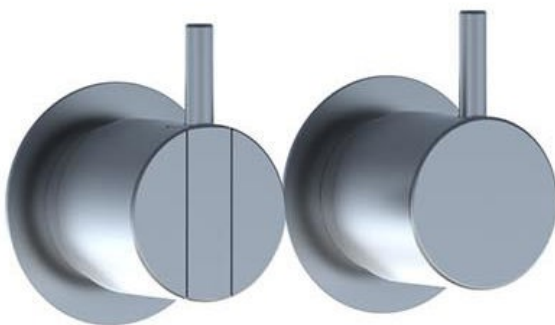

:
:
:

2471-081D

	Bar:	1.0	2.0	3.0	4.0	5.0
070 ¹⁾	(l/min)	5.2	7.3	9.0	9.0	9.0
080D ²⁾	(l/min)	12.7	18.0	22.0	25.4	28.4

¹⁾ USA: Flow restricted to 1.8 gpm (7.0 l/min)

²⁾ USA: Flow restricted to 1.8 gpm (7.0 l/min)

001
2 3/8" circular flange.

001G

070
Hand shower and holder with non-return valve. Hand shower to the left.

080D

2001
2 3/8" circular flange.

200M
Separate outlet socket. 1/2" connection NPT female inlets.

2400F

NR21
Operating handle for Vola 2100, 2200, 2300 and 2400.

NR24G