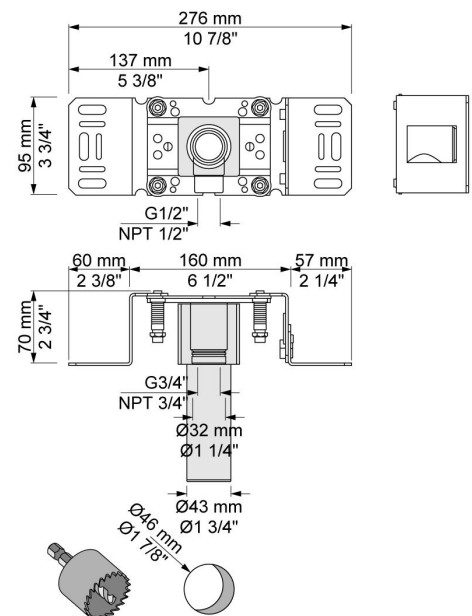

:
:
:

2471-081D

	Bar:	1.0	2.0	3.0	4.0	5.0
070 ¹⁾	(l/min)	5.2	7.3	9.0	9.0	9.0
080D ²⁾	(l/min)	12.7	18.0	22.0	25.4	28.4

¹⁾ USA: Flow restricted to 1.8 gpm (7.0 l/min)

²⁾ USA: Flow restricted to 1.8 gpm (7.0 l/min)

001
2 3/8" circular flange.

001G

070
Hand shower and holder with non-return valve. Hand shower to the left.

080D

2001
2 3/8" circular flange.

200M
Separate outlet socket. 1/2" connection NPT female inlets.

2400F

NR21
Operating handle for Vola 2100, 2200, 2300 and 2400.

NR24G