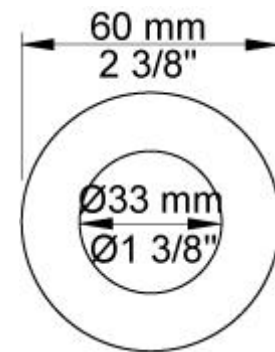

:
:
:

2471-081D

	Bar:	1.0	2.0	3.0	4.0	5.0
070 ¹⁾	(l/min)	5.2	7.3	9.0	9.0	9.0
080D ²⁾	(l/min)	12.7	18.0	22.0	25.4	28.4

¹⁾ USA: Flow restricted to 1.8 gpm (7.0 l/min)

²⁾ USA: Flow restricted to 1.8 gpm (7.0 l/min)

001
2 3/8" circular flange.

001G

070
Hand shower and holder with non-return valve. Hand shower to the left.

080D

2001
2 3/8" circular flange.

200M
Separate outlet socket. 1/2" connection NPT female inlets.