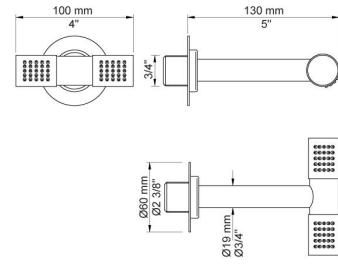

001
2 3/8" circular flange.

001G

070
Hand shower and holder with non-return valve. Hand shower to the left.

080D

2001
2 3/8" circular flange.

200M
Separate outlet socket. 1/2" connection NPT female inlets.