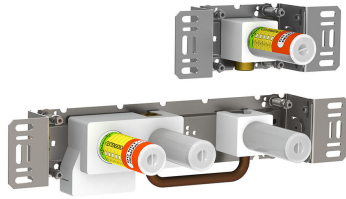

001
2 3/8" circular flange.

001G

070
Hand shower and holder with non-return valve. Hand shower to the left.

080D

2001
2 3/8" circular flange.

200M
Separate outlet socket. 1/2" connection NPT female inlets.

2400F

NR21
Operating handle for Vola 2100, 2200, 2300 and 2400.

NR24G