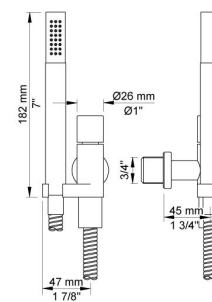

:
:
:

2471-081D

	Bar:	1.0	2.0	3.0	4.0	5.0
070 ¹⁾	(l/min)	5.2	7.3	9.0	9.0	9.0
080D ²⁾	(l/min)	12.7	18.0	22.0	25.4	28.4

¹⁾ USA: Flow restricted to 1.8 gpm (7.0 l/min)

²⁾ USA: Flow restricted to 1.8 gpm (7.0 l/min)

001
2 3/8" circular flange.

001G

070
Hand shower and holder with non-return valve. Hand shower to the left.

080D

2001
2 3/8" circular flange.

200M
Separate outlet socket. 1/2" connection NPT female inlets.

2400F

NR21
Operating handle for Vola 2100, 2200, 2300 and 2400.

NR24G