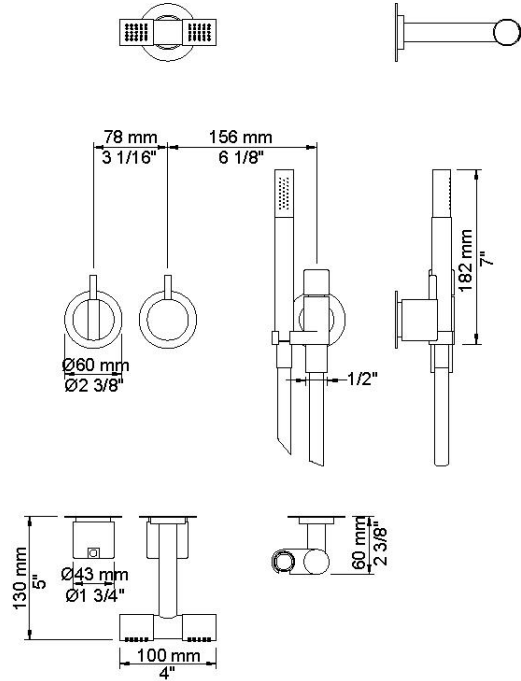

:
:
:

2471-081D

	Bar:	1.0	2.0	3.0	4.0	5.0
070 ¹⁾	(l/min)	5.2	7.3	9.0	9.0	9.0
080D ²⁾	(l/min)	12.7	18.0	22.0	25.4	28.4

¹⁾ USA: Flow restricted to 1.8 gpm (7.0 l/min)

²⁾ USA: Flow restricted to 1.8 gpm (7.0 l/min)

001
2 3/8" circular flange.

001G

070
Hand shower and holder with non-return valve. Hand shower to the left.

080D

2001
2 3/8" circular flange.

200M
Separate outlet socket. 1/2" connection NPT female inlets.

2400F

NR21
Operating handle for Vola 2100, 2200, 2300 and 2400.

NR24G