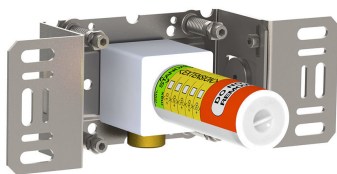

001
2 3/8" circular flange.

001G

070
Hand shower and holder with non-return valve. Hand shower to the left.

080D

2001
2 3/8" circular flange.

200M
Separate outlet socket. 1/2" connection NPT female inlets.

2400F

NR21
Operating handle for Vola 2100, 2200, 2300 and 2400.

NR24G