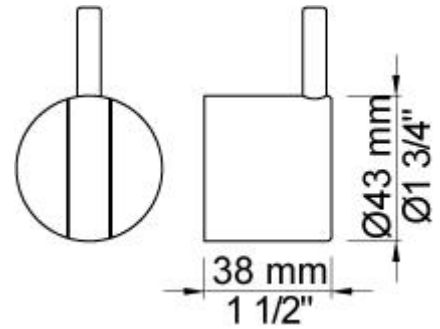

2400F

NR21
Operating handle for Vola 2100, 2200, 2300 and 2400.

NR24G