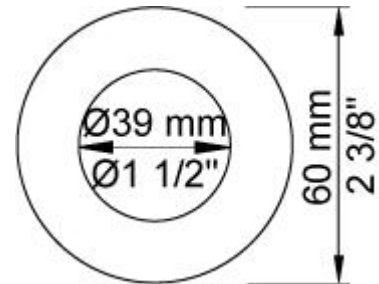

:
:
:

2471-081D

	Bar:	1.0	2.0	3.0	4.0	5.0
070 ¹⁾	(l/min)	5.2	7.3	9.0	9.0	9.0
080D ²⁾	(l/min)	12.7	18.0	22.0	25.4	28.4

¹⁾ USA: Flow restricted to 1.8 gpm (7.0 l/min)

²⁾ USA: Flow restricted to 1.8 gpm (7.0 l/min)

001
2 3/8" circular flange.

001G

070
Hand shower and holder with non-return valve. Hand shower to the left.

080D

2001
2 3/8" circular flange.

200M
Separate outlet socket. 1/2" connection NPT female inlets.