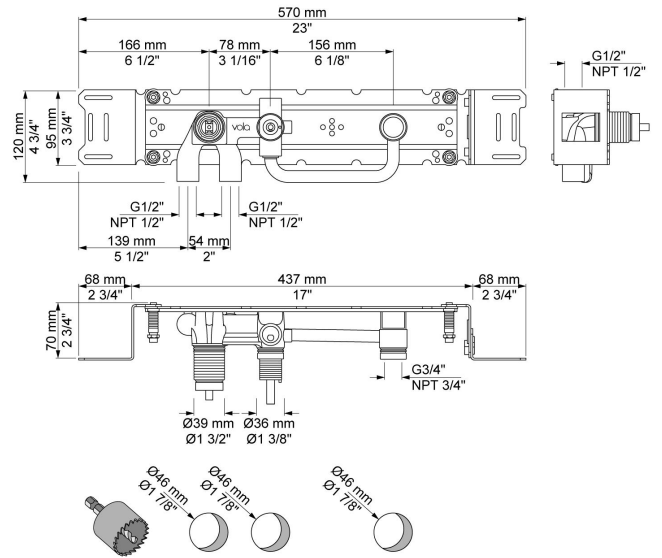

:
:
:

2471-081D

	Bar:	1.0	2.0	3.0	4.0	5.0
070 ¹⁾	(l/min)	5.2	7.3	9.0	9.0	9.0
080D ²⁾	(l/min)	12.7	18.0	22.0	25.4	28.4

¹⁾ USA: Flow restricted to 1.8 gpm (7.0 l/min)

²⁾ USA: Flow restricted to 1.8 gpm (7.0 l/min)

001
2 3/8" circular flange.

001G

070
Hand shower and holder with non-return valve. Hand shower to the left.

080D

2001
2 3/8" circular flange.

200M
Separate outlet socket. 1/2" connection NPT female inlets.

2400F

NR21
Operating handle for Vola 2100, 2200, 2300 and 2400.

NR24G