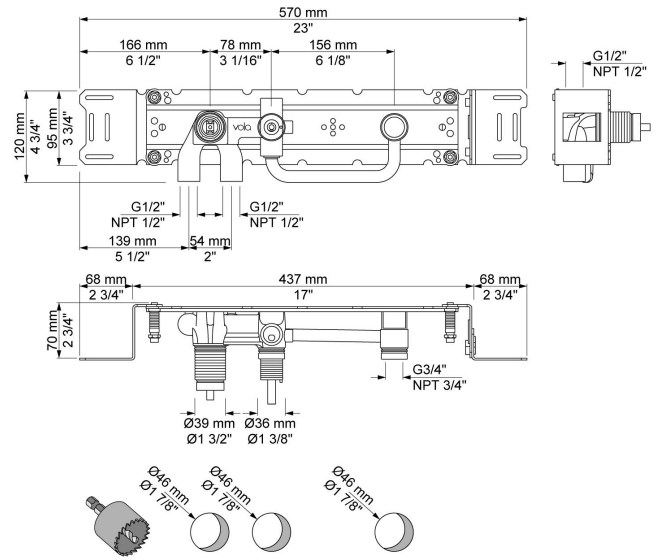

001
2 3/8" circular flange.

001G

070
Hand shower and holder with non-return valve. Hand shower to the left.

080
4½" shower head.

2001
2 3/8" circular flange.

200M
Separate outlet socket. ½" connection NPT female inlets.

2400F

NR21
Operating handle for Vola 2100, 2200, 2300 and 2400.

NR24G