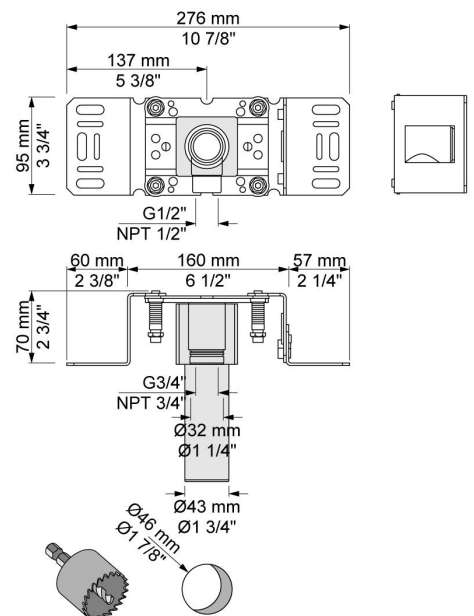

001
2 3/8" circular flange.

001G

070
Hand shower and holder with non-return valve. Hand shower to the left.

080
4½" shower head.

2001
2 3/8" circular flange.

200M
Separate outlet socket. ½" connection NPT female inlets.

2400F

NR21
Operating handle for Vola 2100, 2200, 2300 and 2400.

NR24G