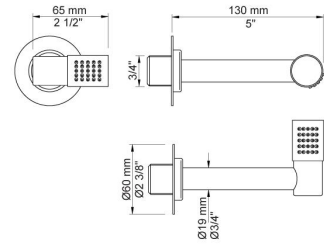

001
2 3/8" circular flange.

001G

070
Hand shower and holder with non-return valve. Hand shower to the left.

080
4½" shower head.

2001
2 3/8" circular flange.

200M
Separate outlet socket. ½" connection NPT female inlets.