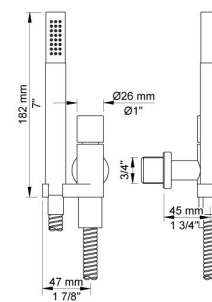

:
:
:

2471-081

	Bar:	1.0	2.0	3.0	4.0	5.0
070 ¹⁾	(l/min)	5.2	7.3	9.0	9.0	9.0
080 ²⁾	(l/min)	6.9	9.8	12.0	13.9	15.5

¹⁾ USA: Flow restricted to 1.8 gpm (7.0 l/min)

²⁾ USA: Flow restricted to 1.8 gpm (7.0 l/min)

001
2 3/8" circular flange.

001G

070
Hand shower and holder with non-return valve. Hand shower to the left.

080
4½" shower head.

2001
2 3/8" circular flange.

200M
Separate outlet socket. ½" connection NPT female inlets.

2400F

NR21
Operating handle for Vola 2100, 2200, 2300 and 2400.

NR24G