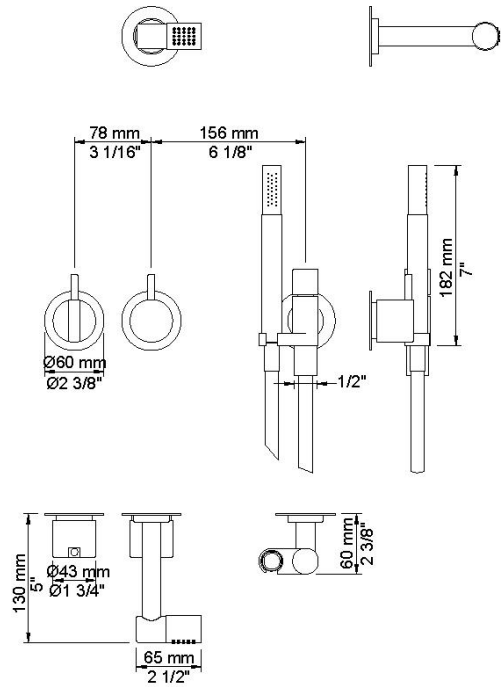

:
:
:

2471-081

	Bar:	1.0	2.0	3.0	4.0	5.0
070 ¹⁾	(l/min)	5.2	7.3	9.0	9.0	9.0
080 ²⁾	(l/min)	6.9	9.8	12.0	13.9	15.5

¹⁾ USA: Flow restricted to 1.8 gpm (7.0 l/min)

²⁾ USA: Flow restricted to 1.8 gpm (7.0 l/min)

001
2 3/8" circular flange.

001G

070
Hand shower and holder with non-return valve. Hand shower to the left.

080
4½" shower head.

2001
2 3/8" circular flange.

200M
Separate outlet socket. ½" connection NPT female inlets.

2400F

NR21
Operating handle for Vola 2100, 2200, 2300 and 2400.

NR24G