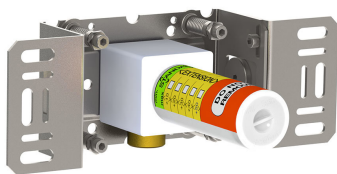

001
2 3/8" circular flange.

001G

070
Hand shower and holder with non-return valve. Hand shower to the left.

080
4½" shower head.

2001
2 3/8" circular flange.

200M
Separate outlet socket. ½" connection NPT female inlets.

2400F

NR21
Operating handle for Vola 2100, 2200, 2300 and 2400.

NR24G