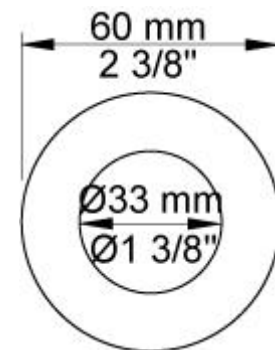

:
:
:

2471-081

	Bar:	1.0	2.0	3.0	4.0	5.0
070 ¹⁾	(l/min)	5.2	7.3	9.0	9.0	9.0
080 ²⁾	(l/min)	6.9	9.8	12.0	13.9	15.5

¹⁾ USA: Flow restricted to 1.8 gpm (7.0 l/min)

²⁾ USA: Flow restricted to 1.8 gpm (7.0 l/min)

001
2 3/8" circular flange.

001G

070
Hand shower and holder with non-return valve. Hand shower to the left.

080
4½" shower head.

2001
2 3/8" circular flange.

200M
Separate outlet socket. ½" connection NPT female inlets.