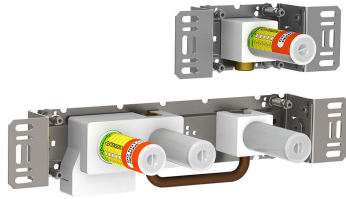

001
2 3/8" circular flange.

001G

070
Hand shower and holder with non-return valve. Hand shower to the left.

080
4½" shower head.

2001
2 3/8" circular flange.

200M
Separate outlet socket. ½" connection NPT female inlets.

2400F

NR21
Operating handle for Vola 2100, 2200, 2300 and 2400.

NR24G