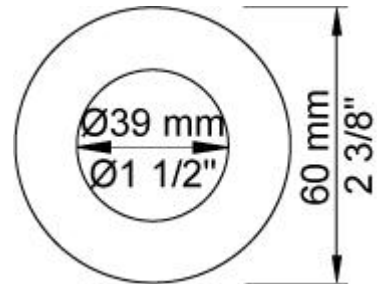

:
:
:

2471-081

	Bar:	1.0	2.0	3.0	4.0	5.0
070 ¹⁾	(l/min)	5.2	7.3	9.0	9.0	9.0
080 ²⁾	(l/min)	6.9	9.8	12.0	13.9	15.5

¹⁾ USA: Flow restricted to 1.8 gpm (7.0 l/min)

²⁾ USA: Flow restricted to 1.8 gpm (7.0 l/min)

001
2 3/8" circular flange.

001G

070
Hand shower and holder with non-return valve. Hand shower to the left.

080
4½" shower head.

2001
2 3/8" circular flange.

200M
Separate outlet socket. ½" connection NPT female inlets.