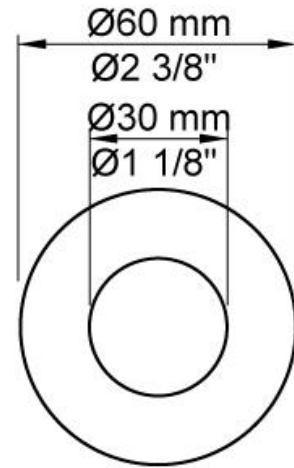

:
:
:

2471-081

	Bar:	1.0	2.0	3.0	4.0	5.0
070 ¹⁾	(l/min)	5.2	7.3	9.0	9.0	9.0
080 ²⁾	(l/min)	6.9	9.8	12.0	13.9	15.5

¹⁾ USA: Flow restricted to 1.8 gpm (7.0 l/min)

²⁾ USA: Flow restricted to 1.8 gpm (7.0 l/min)

001
2 3/8" circular flange.

001G

070
Hand shower and holder with non-return valve. Hand shower to the left.

080
4½" shower head.

2001
2 3/8" circular flange.

200M
Separate outlet socket. ½" connection NPT female inlets.

2400F

NR21
Operating handle for Vola 2100, 2200, 2300 and 2400.

NR24G