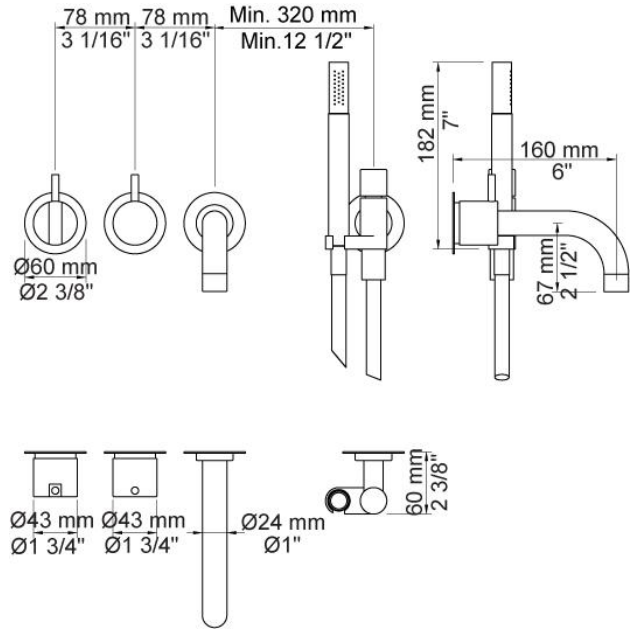

:
:
:

2411C-071

	Bar:	1.0	2.0	3.0	4.0	5.0
010C	(l/min)	10.4	14.7	18.0	20.8	23.2
070	(l/min)	5.2	7.3	9.0	9.0	9.0

	Color 20, Brushed chrome
Color 02, Grey	Color 21, Carmine red
Color 04, Light blue	Color 25, Pink
Color 05, Orange	Color 27, Matt black
Color 06, Light green	Color 28, Matt white
Color 08, Yellow	Color 40, Brushed stainless steel
Color 09, Dark grey	Color 60, Black
Color 12, Mocca	Color 61, Brushed black
Color 14, Bright red	Color 63, Copper
Color 15, Dark blue	Color 64, Brushed Copper
Color 16, Polished chrome	Color 65, Gold
Color 17, Gloss black	Color 68, Silver
Color 18, White	Color 70, Brushed Gold
Color 19, Natural brass	

**001**  
2 3/8" circular flange.

**001G**

**010C**  
6" fixed spout for high flow.

**070**  
Hand shower and holder with non-return valve. Hand shower to the left.

**2001**  
2 3/8" circular flange.

**200M**  
Separate outlet socket. 1/2" connection NPT female inlets.

2400T

NR21  
Operating handle for Vola 2100, 2200, 2300 and 2400.

NR24G