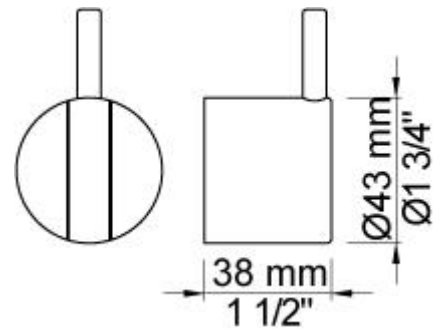

2400T

NR21
Operating handle for Vola 2100, 2200, 2300 and 2400.

NR24G