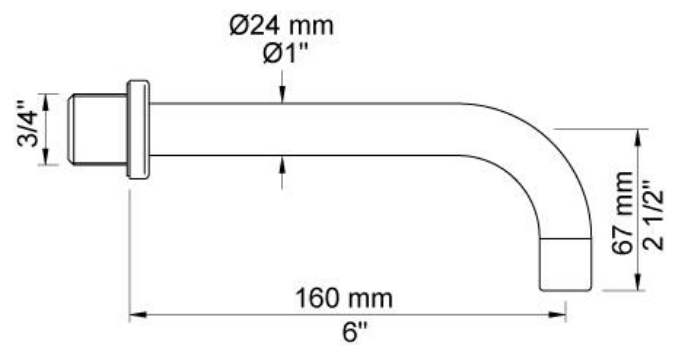

:
:
:

2411C-071

	Bar:	1.0	2.0	3.0	4.0	5.0
010C	(l/min)	10.4	14.7	18.0	20.8	23.2
070	(l/min)	5.2	7.3	9.0	9.0	9.0

	Color 20, Brushed chrome
Color 02, Grey	Color 21, Carmine red
Color 04, Light blue	Color 25, Pink
Color 05, Orange	Color 27, Matt black
Color 06, Light green	Color 28, Matt white
Color 08, Yellow	Color 40, Brushed stainless steel
Color 09, Dark grey	Color 60, Black
Color 12, Mocca	Color 61, Brushed black
Color 14, Bright red	Color 63, Copper
Color 15, Dark blue	Color 64, Brushed Copper
Color 16, Polished chrome	Color 65, Gold
Color 17, Gloss black	Color 68, Silver
Color 18, White	Color 70, Brushed Gold
Color 19, Natural brass	

**001**  
2 3/8" circular flange.

**001G**

**010C**  
6" fixed spout for high flow.

**070**  
Hand shower and holder with non-return valve. Hand shower to the left.

**2001**  
2 3/8" circular flange.

**200M**  
Separate outlet socket. 1/2" connection NPT female inlets.

2400T

NR21  
Operating handle for Vola 2100, 2200, 2300 and 2400.

NR24G