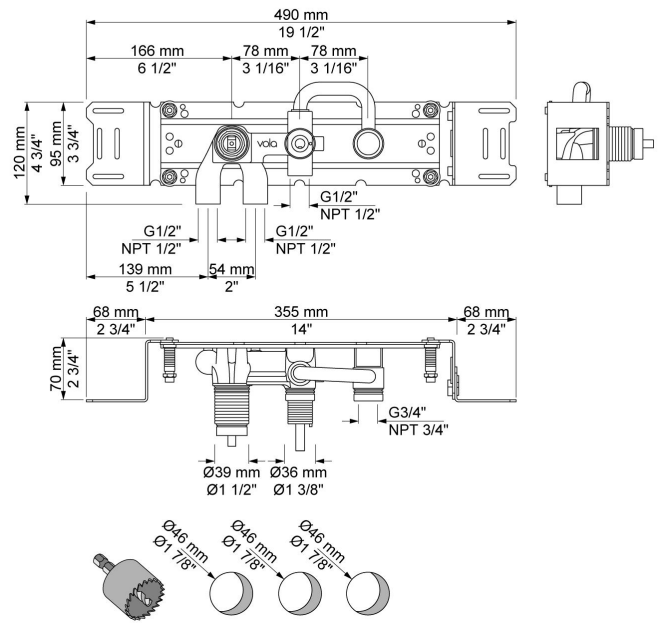

**001**  
2 3/8" circular flange.

**001G**

**010C**  
6" fixed spout for high flow.

**070**  
Hand shower and holder with non-return valve. Hand shower to the left.

**2001**  
2 3/8" circular flange.

**200M**  
Separate outlet socket. 1/2" connection NPT female inlets.

2400T

NR21  
Operating handle for Vola 2100, 2200, 2300 and 2400.

NR24G