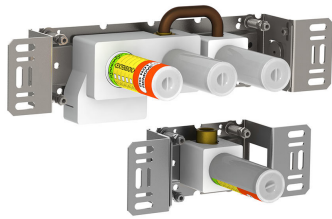

:
:
:

2411C-071

	Bar:	1.0	2.0	3.0	4.0	5.0
010C	(l/min)	10.4	14.7	18.0	20.8	23.2
070	(l/min)	5.2	7.3	9.0	9.0	9.0

	Color 20, Brushed chrome
Color 02, Grey	Color 21, Carmine red
Color 04, Light blue	Color 25, Pink
Color 05, Orange	Color 27, Matt black
Color 06, Light green	Color 28, Matt white
Color 08, Yellow	Color 40, Brushed stainless steel
Color 09, Dark grey	Color 60, Black
Color 12, Mocca	Color 61, Brushed black
Color 14, Bright red	Color 63, Copper
Color 15, Dark blue	Color 64, Brushed Copper
Color 16, Polished chrome	Color 65, Gold
Color 17, Gloss black	Color 68, Silver
Color 18, White	Color 70, Brushed Gold
Color 19, Natural brass	

**001**  
2 3/8" circular flange.

**001G**

**010C**  
6" fixed spout for high flow.

**070**  
Hand shower and holder with non-return valve. Hand shower to the left.

**2001**  
2 3/8" circular flange.

**200M**  
Separate outlet socket. 1/2" connection NPT female inlets.

2400T

NR21  
Operating handle for Vola 2100, 2200, 2300 and 2400.

NR24G