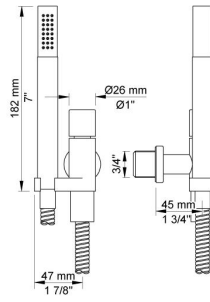

**001**  
2 3/8" circular flange.

**001G**

**010C**  
6" fixed spout for high flow.

**070**  
Hand shower and holder with non-return valve. Hand shower to the left.

**2001**  
2 3/8" circular flange.

**200M**  
Separate outlet socket. 1/2" connection NPT female inlets.

2400T

NR21  
Operating handle for Vola 2100, 2200, 2300 and 2400.

NR24G