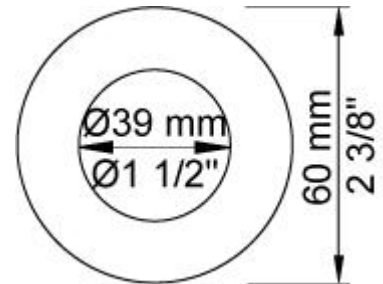

:
:
:

2411C-071

	Bar:	1.0	2.0	3.0	4.0	5.0
010C	(l/min)	10.4	14.7	18.0	20.8	23.2
070	(l/min)	5.2	7.3	9.0	9.0	9.0

	Color 20, Brushed chrome
Color 02, Grey	Color 21, Carmine red
Color 04, Light blue	Color 25, Pink
Color 05, Orange	Color 27, Matt black
Color 06, Light green	Color 28, Matt white
Color 08, Yellow	Color 40, Brushed stainless steel
Color 09, Dark grey	Color 60, Black
Color 12, Mocca	Color 61, Brushed black
Color 14, Bright red	Color 63, Copper
Color 15, Dark blue	Color 64, Brushed Copper
Color 16, Polished chrome	Color 65, Gold
Color 17, Gloss black	Color 68, Silver
Color 18, White	Color 70, Brushed Gold
Color 19, Natural brass	

**001**  
2 3/8" circular flange.

**001G**

**010C**  
6" fixed spout for high flow.

**070**  
Hand shower and holder with non-return valve. Hand shower to the left.

**2001**  
2 3/8" circular flange.

**200M**  
Separate outlet socket. 1/2" connection NPT female inlets.