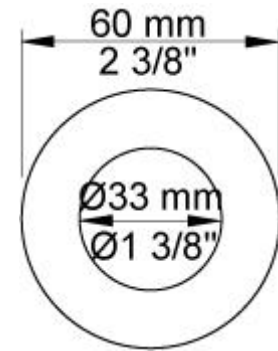

:
:
:

2411C-071

	Bar:	1.0	2.0	3.0	4.0	5.0
010C	(l/min)	10.4	14.7	18.0	20.8	23.2
070	(l/min)	5.2	7.3	9.0	9.0	9.0

	Color 20, Brushed chrome
Color 02, Grey	Color 21, Carmine red
Color 04, Light blue	Color 25, Pink
Color 05, Orange	Color 27, Matt black
Color 06, Light green	Color 28, Matt white
Color 08, Yellow	Color 40, Brushed stainless steel
Color 09, Dark grey	Color 60, Black
Color 12, Mocca	Color 61, Brushed black
Color 14, Bright red	Color 63, Copper
Color 15, Dark blue	Color 64, Brushed Copper
Color 16, Polished chrome	Color 65, Gold
Color 17, Gloss black	Color 68, Silver
Color 18, White	Color 70, Brushed Gold
Color 19, Natural brass	

**001**  
2 3/8" circular flange.

**001G**

**010C**  
6" fixed spout for high flow.

**070**  
Hand shower and holder with non-return valve. Hand shower to the left.

**2001**  
2 3/8" circular flange.

**200M**  
Separate outlet socket. 1/2" connection NPT female inlets.

2400T

NR21  
Operating handle for Vola 2100, 2200, 2300 and 2400.

NR24G