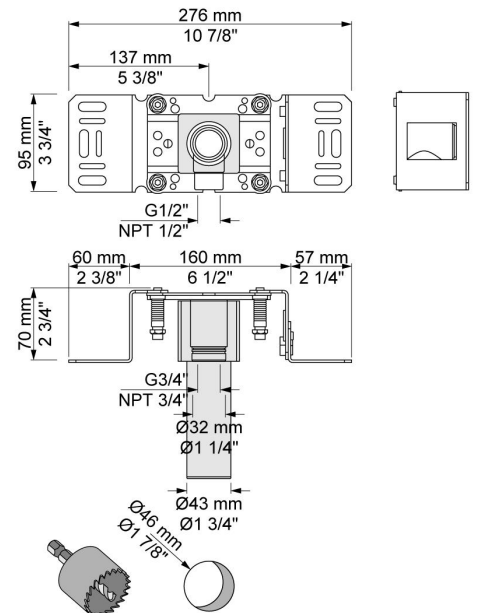

:
:
:

2411C-071

	Bar:	1.0	2.0	3.0	4.0	5.0
010C	(l/min)	10.4	14.7	18.0	20.8	23.2
070	(l/min)	5.2	7.3	9.0	9.0	9.0

	Color 20, Brushed chrome
Color 02, Grey	Color 21, Carmine red
Color 04, Light blue	Color 25, Pink
Color 05, Orange	Color 27, Matt black
Color 06, Light green	Color 28, Matt white
Color 08, Yellow	Color 40, Brushed stainless steel
Color 09, Dark grey	Color 60, Black
Color 12, Mocca	Color 61, Brushed black
Color 14, Bright red	Color 63, Copper
Color 15, Dark blue	Color 64, Brushed Copper
Color 16, Polished chrome	Color 65, Gold
Color 17, Gloss black	Color 68, Silver
Color 18, White	Color 70, Brushed Gold
Color 19, Natural brass	

**001**  
2 3/8" circular flange.

**001G**

**010C**  
6" fixed spout for high flow.

**070**  
Hand shower and holder with non-return valve. Hand shower to the left.

**2001**  
2 3/8" circular flange.

**200M**  
Separate outlet socket. 1/2" connection NPT female inlets.

2400T

NR21  
Operating handle for Vola 2100, 2200, 2300 and 2400.

NR24G