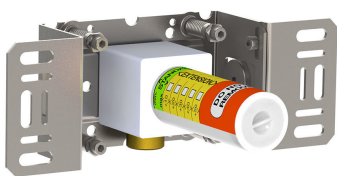

:
:
:

2411C-071

	Bar:	1.0	2.0	3.0	4.0	5.0
010C	(l/min)	10.4	14.7	18.0	20.8	23.2
070	(l/min)	5.2	7.3	9.0	9.0	9.0

	Color 20, Brushed chrome
Color 02, Grey	Color 21, Carmine red
Color 04, Light blue	Color 25, Pink
Color 05, Orange	Color 27, Matt black
Color 06, Light green	Color 28, Matt white
Color 08, Yellow	Color 40, Brushed stainless steel
Color 09, Dark grey	Color 60, Black
Color 12, Mocca	Color 61, Brushed black
Color 14, Bright red	Color 63, Copper
Color 15, Dark blue	Color 64, Brushed Copper
Color 16, Polished chrome	Color 65, Gold
Color 17, Gloss black	Color 68, Silver
Color 18, White	Color 70, Brushed Gold
Color 19, Natural brass	

**001**  
2 3/8" circular flange.

**001G**

**010C**  
6" fixed spout for high flow.

**070**  
Hand shower and holder with non-return valve. Hand shower to the left.

**2001**  
2 3/8" circular flange.

**200M**  
Separate outlet socket. 1/2" connection NPT female inlets.

2400T

NR21  
Operating handle for Vola 2100, 2200, 2300 and 2400.

NR24G