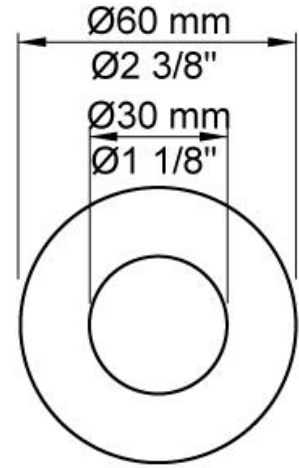

:
:
:

2411C-071

	Bar:	1.0	2.0	3.0	4.0	5.0
010C	(l/min)	10.4	14.7	18.0	20.8	23.2
070	(l/min)	5.2	7.3	9.0	9.0	9.0

	Color 20, Brushed chrome
Color 02, Grey	Color 21, Carmine red
Color 04, Light blue	Color 25, Pink
Color 05, Orange	Color 27, Matt black
Color 06, Light green	Color 28, Matt white
Color 08, Yellow	Color 40, Brushed stainless steel
Color 09, Dark grey	Color 60, Black
Color 12, Mocca	Color 61, Brushed black
Color 14, Bright red	Color 63, Copper
Color 15, Dark blue	Color 64, Brushed Copper
Color 16, Polished chrome	Color 65, Gold
Color 17, Gloss black	Color 68, Silver
Color 18, White	Color 70, Brushed Gold
Color 19, Natural brass	

**001**  
2 3/8" circular flange.

**001G**

**010C**  
6" fixed spout for high flow.

**070**  
Hand shower and holder with non-return valve. Hand shower to the left.

**2001**  
2 3/8" circular flange.

**200M**  
Separate outlet socket. 1/2" connection NPT female inlets.

2400T

NR21  
Operating handle for Vola 2100, 2200, 2300 and 2400.

NR24G