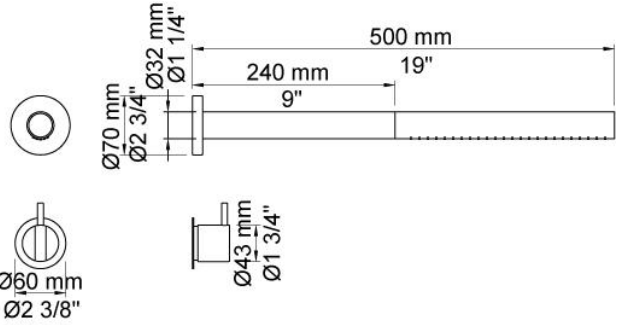

:
:
:

2281ST

	Bar:	1.0	2.0	3.0	4.0	5.0
2281ST ¹⁾	(l/min)	11.6	16.3	20.0	23.1	25.8

¹⁾ USA: Flow restricted to 1.8 gpm (7.0 l/min)

	Color 20, Brushed chrome
Color 02, Grey	Color 21, Carmine red
Color 04, Light blue	Color 25, Pink
Color 05, Orange	Color 27, Matt black
Color 06, Light green	Color 28, Matt white
Color 08, Yellow	Color 40, Brushed stainless steel
Color 09, Dark grey	Color 60, Black
Color 12, Mocca	Color 61, Brushed black
Color 14, Bright red	Color 63, Copper
Color 15, Dark blue	Color 64, Brushed Copper
Color 16, Polished chrome	Color 65, Gold
Color 17, Gloss black	Color 68, Silver
Color 18, White	Color 70, Brushed Gold
Color 19, Natural brass	

080ST

2001
23/8" circular flange.

200M

Separate outlet socket. 1/2" connection NPT female inlets.

2200

NR21

Operating handle for Vola 2100, 2200, 2300 and 2400.