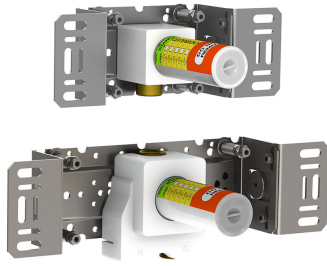

:
:
:

2281ST

	Bar:	1.0	2.0	3.0	4.0	5.0
2281ST ¹⁾	(l/min)	11.6	16.3	20.0	23.1	25.8

¹⁾ USA: Flow restricted to 1.8 gpm (7.0 l/min)

	Color 20, Brushed chrome
Color 02, Grey	Color 21, Carmine red
Color 04, Light blue	Color 25, Pink
Color 05, Orange	Color 27, Matt black
Color 06, Light green	Color 28, Matt white
Color 08, Yellow	Color 40, Brushed stainless steel
Color 09, Dark grey	Color 60, Black
Color 12, Mocca	Color 61, Brushed black
Color 14, Bright red	Color 63, Copper
Color 15, Dark blue	Color 64, Brushed Copper
Color 16, Polished chrome	Color 65, Gold
Color 17, Gloss black	Color 68, Silver
Color 18, White	Color 70, Brushed Gold
Color 19, Natural brass	

080ST

2001
23/8" circular flange.

200M

Separate outlet socket. 1/2" connection NPT female inlets.

2200

NR21

Operating handle for Vola 2100, 2200, 2300 and 2400.