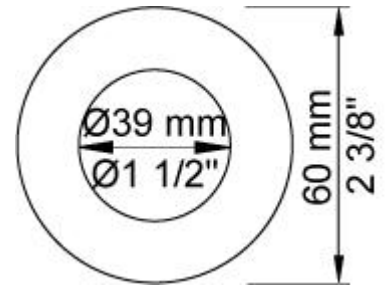

:
:
:

2281ST

	Bar:	1.0	2.0	3.0	4.0	5.0
2281ST ¹⁾	(l/min)	11.6	16.3	20.0	23.1	25.8

¹⁾ USA: Flow restricted to 1.8 gpm (7.0 l/min)

	Color 20, Brushed chrome
Color 02, Grey	Color 21, Carmine red
Color 04, Light blue	Color 25, Pink
Color 05, Orange	Color 27, Matt black
Color 06, Light green	Color 28, Matt white
Color 08, Yellow	Color 40, Brushed stainless steel
Color 09, Dark grey	Color 60, Black
Color 12, Mocca	Color 61, Brushed black
Color 14, Bright red	Color 63, Copper
Color 15, Dark blue	Color 64, Brushed Copper
Color 16, Polished chrome	Color 65, Gold
Color 17, Gloss black	Color 68, Silver
Color 18, White	Color 70, Brushed Gold
Color 19, Natural brass	

080ST

2001
23/8" circular flange.

200M

Separate outlet socket. 1/2" connection NPT female inlets.

2200

NR21

Operating handle for Vola 2100, 2200, 2300 and 2400.