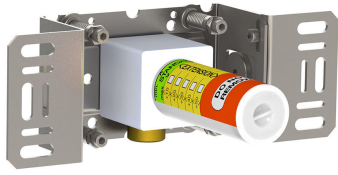

:
:
:

2281ST

	Bar:	1.0	2.0	3.0	4.0	5.0
2281ST ¹⁾	(l/min)	11.6	16.3	20.0	23.1	25.8

¹⁾ USA: Flow restricted to 1.8 gpm (7.0 l/min)

	Color 20, Brushed chrome
Color 02, Grey	Color 21, Carmine red
Color 04, Light blue	Color 25, Pink
Color 05, Orange	Color 27, Matt black
Color 06, Light green	Color 28, Matt white
Color 08, Yellow	Color 40, Brushed stainless steel
Color 09, Dark grey	Color 60, Black
Color 12, Mocca	Color 61, Brushed black
Color 14, Bright red	Color 63, Copper
Color 15, Dark blue	Color 64, Brushed Copper
Color 16, Polished chrome	Color 65, Gold
Color 17, Gloss black	Color 68, Silver
Color 18, White	Color 70, Brushed Gold
Color 19, Natural brass	

080ST

2001
23/8" circular flange.

200M

Separate outlet socket. 1/2" connection NPT female inlets.

2200

NR21

Operating handle for Vola 2100, 2200, 2300 and 2400.