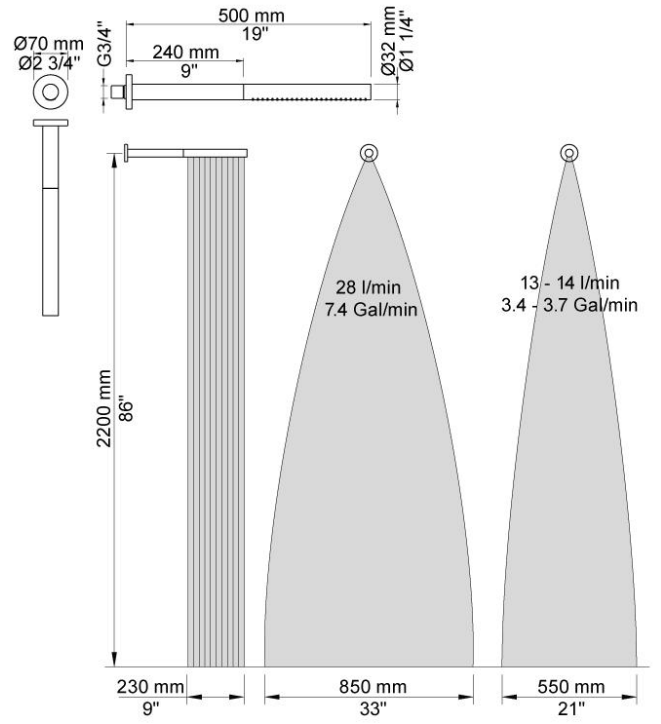

:
:
:

2281ST

	Bar:	1.0	2.0	3.0	4.0	5.0
2281ST ¹⁾	(l/min)	11.6	16.3	20.0	23.1	25.8

¹⁾ USA: Flow restricted to 1.8 gpm (7.0 l/min)

	Color 20, Brushed chrome
Color 02, Grey	Color 21, Carmine red
Color 04, Light blue	Color 25, Pink
Color 05, Orange	Color 27, Matt black
Color 06, Light green	Color 28, Matt white
Color 08, Yellow	Color 40, Brushed stainless steel
Color 09, Dark grey	Color 60, Black
Color 12, Mocca	Color 61, Brushed black
Color 14, Bright red	Color 63, Copper
Color 15, Dark blue	Color 64, Brushed Copper
Color 16, Polished chrome	Color 65, Gold
Color 17, Gloss black	Color 68, Silver
Color 18, White	Color 70, Brushed Gold
Color 19, Natural brass	

080ST

2001
23/8" circular flange.

200M

Separate outlet socket. 1/2" connection NPT female inlets.

2200

NR21

Operating handle for Vola 2100, 2200, 2300 and 2400.