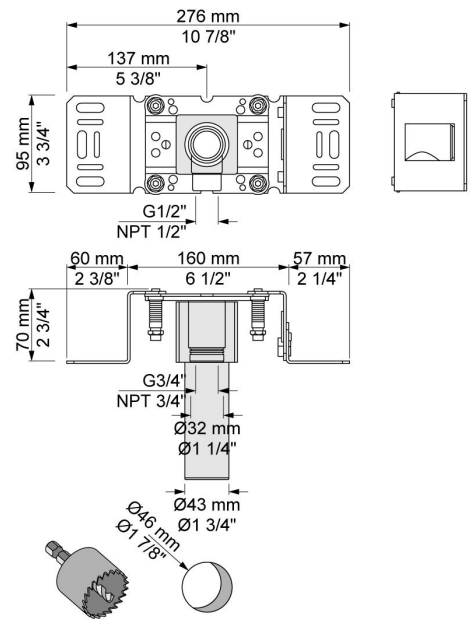

:
:
:

2281ST

	Bar:	1.0	2.0	3.0	4.0	5.0
2281ST ¹⁾	(l/min)	11.6	16.3	20.0	23.1	25.8

¹⁾ USA: Flow restricted to 1.8 gpm (7.0 l/min)

	Color 20, Brushed chrome
Color 02, Grey	Color 21, Carmine red
Color 04, Light blue	Color 25, Pink
Color 05, Orange	Color 27, Matt black
Color 06, Light green	Color 28, Matt white
Color 08, Yellow	Color 40, Brushed stainless steel
Color 09, Dark grey	Color 60, Black
Color 12, Mocca	Color 61, Brushed black
Color 14, Bright red	Color 63, Copper
Color 15, Dark blue	Color 64, Brushed Copper
Color 16, Polished chrome	Color 65, Gold
Color 17, Gloss black	Color 68, Silver
Color 18, White	Color 70, Brushed Gold
Color 19, Natural brass	

080ST

2001
23/8" circular flange.

200M

Separate outlet socket. 1/2" connection NPT female inlets.

2200

NR21

Operating handle for Vola 2100, 2200, 2300 and 2400.