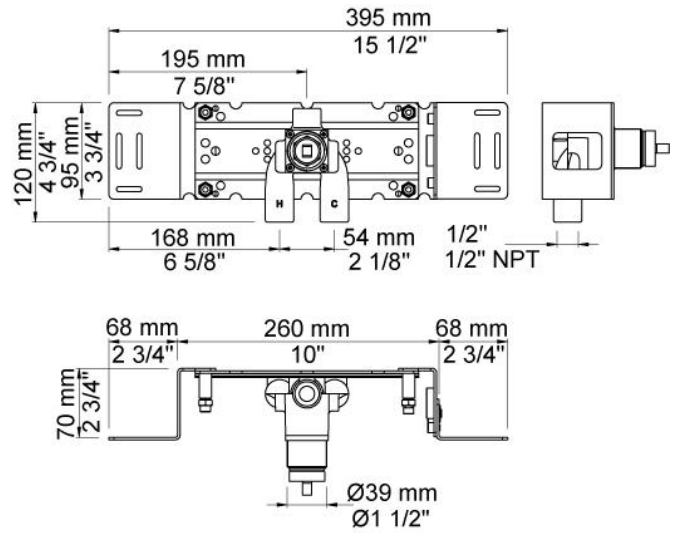

:
:
:

2281ST

	Bar:	1.0	2.0	3.0	4.0	5.0
2281ST ¹⁾	(l/min)	11.6	16.3	20.0	23.1	25.8

¹⁾ USA: Flow restricted to 1.8 gpm (7.0 l/min)

	Color 20, Brushed chrome
Color 02, Grey	Color 21, Carmine red
Color 04, Light blue	Color 25, Pink
Color 05, Orange	Color 27, Matt black
Color 06, Light green	Color 28, Matt white
Color 08, Yellow	Color 40, Brushed stainless steel
Color 09, Dark grey	Color 60, Black
Color 12, Mocca	Color 61, Brushed black
Color 14, Bright red	Color 63, Copper
Color 15, Dark blue	Color 64, Brushed Copper
Color 16, Polished chrome	Color 65, Gold
Color 17, Gloss black	Color 68, Silver
Color 18, White	Color 70, Brushed Gold
Color 19, Natural brass	

080ST

2001
23/8" circular flange.

200M

Separate outlet socket. 1/2" connection NPT female inlets.

2200

NR21

Operating handle for Vola 2100, 2200, 2300 and 2400.