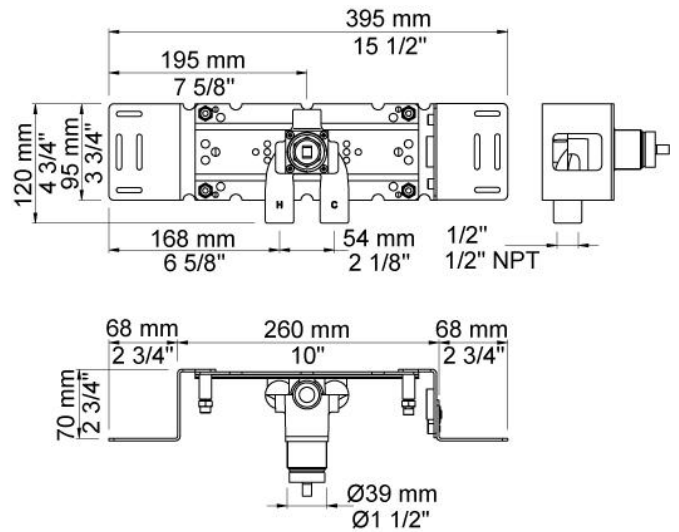

--

:
:
:

**2281D**

	<b>Bar:</b>	<b>1.0</b>	<b>2.0</b>	<b>3.0</b>	<b>4.0</b>	<b>5.0</b>
2281D <sup>1)</sup>	(l/min)	11.6	16.3	20.0	23.1	25.8

<sup>1)</sup> USA: Flow restricted to 1.8 gpm (7.0 l/min)

	Color 20, Brushed chrome
Color 02, Grey	Color 21, Carmine red
Color 04, Light blue	Color 25, Pink
Color 05, Orange	Color 27, Matt black
Color 06, Light green	Color 28, Matt white
Color 08, Yellow	Color 40, Brushed stainless steel
Color 09, Dark grey	Color 60, Black
Color 12, Mocca	Color 61, Brushed black
Color 14, Bright red	Color 63, Copper
Color 15, Dark blue	Color 64, Brushed Copper
Color 16, Polished chrome	Color 65, Gold
Color 17, Gloss black	Color 68, Silver
Color 18, White	Color 70, Brushed Gold
Color 19, Natural brass	

**001**  
2 3/8" circular flange.

**080D**

**2001**  
2 3/8" circular flange.

**200M**  
Separate outlet socket. 1/2" connection NPT female inlets.

**2200**

**NR21**  
Operating handle for Vola 2100, 2200, 2300 and 2400.