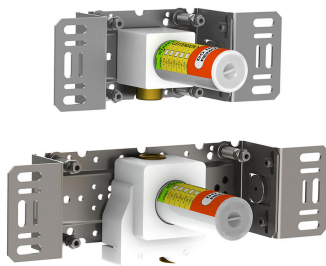

--

:
:
:

**2281D**

	<b>Bar:</b>	<b>1.0</b>	<b>2.0</b>	<b>3.0</b>	<b>4.0</b>	<b>5.0</b>
2281D <sup>1)</sup>	(l/min)	11.6	16.3	20.0	23.1	25.8

<sup>1)</sup> USA: Flow restricted to 1.8 gpm (7.0 l/min)

	Color 20, Brushed chrome
Color 02, Grey	Color 21, Carmine red
Color 04, Light blue	Color 25, Pink
Color 05, Orange	Color 27, Matt black
Color 06, Light green	Color 28, Matt white
Color 08, Yellow	Color 40, Brushed stainless steel
Color 09, Dark grey	Color 60, Black
Color 12, Mocca	Color 61, Brushed black
Color 14, Bright red	Color 63, Copper
Color 15, Dark blue	Color 64, Brushed Copper
Color 16, Polished chrome	Color 65, Gold
Color 17, Gloss black	Color 68, Silver
Color 18, White	Color 70, Brushed Gold
Color 19, Natural brass	

**001**  
2 3/8" circular flange.

**080D**

**2001**  
2 3/8" circular flange.

**200M**  
Separate outlet socket. 1/2" connection NPT female inlets.

**2200**

**NR21**  
Operating handle for Vola 2100, 2200, 2300 and 2400.