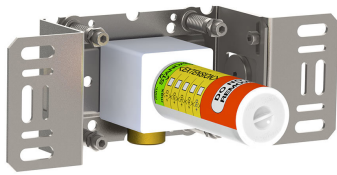

--

:
:
:

**2281D**

	<b>Bar:</b>	<b>1.0</b>	<b>2.0</b>	<b>3.0</b>	<b>4.0</b>	<b>5.0</b>
2281D <sup>1)</sup>	(l/min)	11.6	16.3	20.0	23.1	25.8

<sup>1)</sup> USA: Flow restricted to 1.8 gpm (7.0 l/min)

	Color 20, Brushed chrome
Color 02, Grey	Color 21, Carmine red
Color 04, Light blue	Color 25, Pink
Color 05, Orange	Color 27, Matt black
Color 06, Light green	Color 28, Matt white
Color 08, Yellow	Color 40, Brushed stainless steel
Color 09, Dark grey	Color 60, Black
Color 12, Mocca	Color 61, Brushed black
Color 14, Bright red	Color 63, Copper
Color 15, Dark blue	Color 64, Brushed Copper
Color 16, Polished chrome	Color 65, Gold
Color 17, Gloss black	Color 68, Silver
Color 18, White	Color 70, Brushed Gold
Color 19, Natural brass	

**001**  
2 3/8" circular flange.

**080D**

**2001**  
2 3/8" circular flange.

**200M**  
Separate outlet socket. 1/2" connection NPT female inlets.

**2200**

**NR21**  
Operating handle for Vola 2100, 2200, 2300 and 2400.