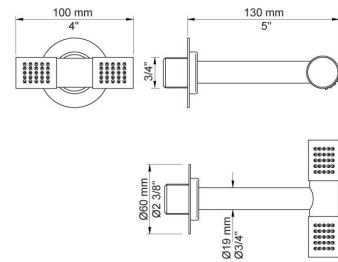

--

:
:
:

**2281D**

	<b>Bar:</b>	<b>1.0</b>	<b>2.0</b>	<b>3.0</b>	<b>4.0</b>	<b>5.0</b>
2281D <sup>1)</sup>	(l/min)	11.6	16.3	20.0	23.1	25.8

<sup>1)</sup> USA: Flow restricted to 1.8 gpm (7.0 l/min)

	Color 20, Brushed chrome
Color 02, Grey	Color 21, Carmine red
Color 04, Light blue	Color 25, Pink
Color 05, Orange	Color 27, Matt black
Color 06, Light green	Color 28, Matt white
Color 08, Yellow	Color 40, Brushed stainless steel
Color 09, Dark grey	Color 60, Black
Color 12, Mocca	Color 61, Brushed black
Color 14, Bright red	Color 63, Copper
Color 15, Dark blue	Color 64, Brushed Copper
Color 16, Polished chrome	Color 65, Gold
Color 17, Gloss black	Color 68, Silver
Color 18, White	Color 70, Brushed Gold
Color 19, Natural brass	

**001**  
2 3/8" circular flange.

**080D**

**2001**  
2 3/8" circular flange.

**200M**  
Separate outlet socket. 1/2" connection NPT female inlets.

**2200**

**NR21**  
Operating handle for Vola 2100, 2200, 2300 and 2400.