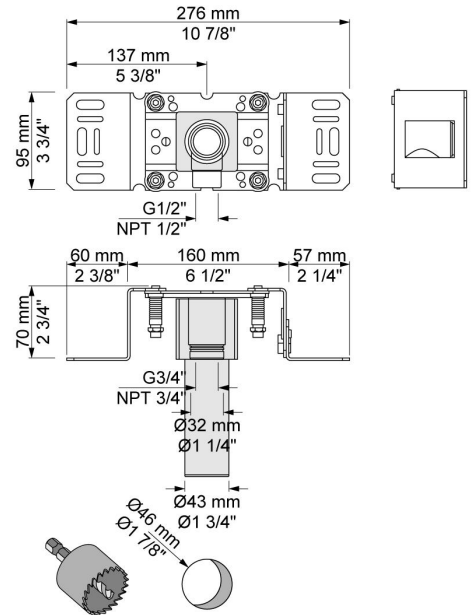

--

:
:
:

**2281D**

	<b>Bar:</b>	<b>1.0</b>	<b>2.0</b>	<b>3.0</b>	<b>4.0</b>	<b>5.0</b>
2281D <sup>1)</sup>	(l/min)	11.6	16.3	20.0	23.1	25.8

<sup>1)</sup> USA: Flow restricted to 1.8 gpm (7.0 l/min)

	Color 20, Brushed chrome
Color 02, Grey	Color 21, Carmine red
Color 04, Light blue	Color 25, Pink
Color 05, Orange	Color 27, Matt black
Color 06, Light green	Color 28, Matt white
Color 08, Yellow	Color 40, Brushed stainless steel
Color 09, Dark grey	Color 60, Black
Color 12, Mocca	Color 61, Brushed black
Color 14, Bright red	Color 63, Copper
Color 15, Dark blue	Color 64, Brushed Copper
Color 16, Polished chrome	Color 65, Gold
Color 17, Gloss black	Color 68, Silver
Color 18, White	Color 70, Brushed Gold
Color 19, Natural brass	

**001**  
2 3/8" circular flange.

**080D**

**2001**  
2 3/8" circular flange.

**200M**  
Separate outlet socket. 1/2" connection NPT female inlets.

**2200**

**NR21**  
Operating handle for Vola 2100, 2200, 2300 and 2400.