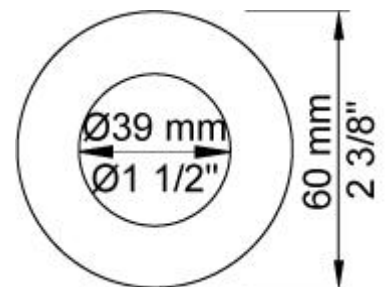

--

:
:
:

**2281D**

	<b>Bar:</b>	<b>1.0</b>	<b>2.0</b>	<b>3.0</b>	<b>4.0</b>	<b>5.0</b>
2281D <sup>1)</sup>	(l/min)	11.6	16.3	20.0	23.1	25.8

<sup>1)</sup> USA: Flow restricted to 1.8 gpm (7.0 l/min)

	Color 20, Brushed chrome
Color 02, Grey	Color 21, Carmine red
Color 04, Light blue	Color 25, Pink
Color 05, Orange	Color 27, Matt black
Color 06, Light green	Color 28, Matt white
Color 08, Yellow	Color 40, Brushed stainless steel
Color 09, Dark grey	Color 60, Black
Color 12, Mocca	Color 61, Brushed black
Color 14, Bright red	Color 63, Copper
Color 15, Dark blue	Color 64, Brushed Copper
Color 16, Polished chrome	Color 65, Gold
Color 17, Gloss black	Color 68, Silver
Color 18, White	Color 70, Brushed Gold
Color 19, Natural brass	

**001**  
2 3/8" circular flange.

**080D**

**2001**  
2 3/8" circular flange.

**200M**  
Separate outlet socket. 1/2" connection NPT female inlets.

**2200**

**NR21**  
Operating handle for Vola 2100, 2200, 2300 and 2400.