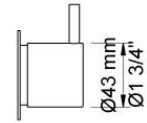

--

:
:
:

**2281D**

	<b>Bar:</b>	<b>1.0</b>	<b>2.0</b>	<b>3.0</b>	<b>4.0</b>	<b>5.0</b>
2281D <sup>1)</sup>	(l/min)	11.6	16.3	20.0	23.1	25.8

<sup>1)</sup> USA: Flow restricted to 1.8 gpm (7.0 l/min)

	Color 20, Brushed chrome
Color 02, Grey	Color 21, Carmine red
Color 04, Light blue	Color 25, Pink
Color 05, Orange	Color 27, Matt black
Color 06, Light green	Color 28, Matt white
Color 08, Yellow	Color 40, Brushed stainless steel
Color 09, Dark grey	Color 60, Black
Color 12, Mocca	Color 61, Brushed black
Color 14, Bright red	Color 63, Copper
Color 15, Dark blue	Color 64, Brushed Copper
Color 16, Polished chrome	Color 65, Gold
Color 17, Gloss black	Color 68, Silver
Color 18, White	Color 70, Brushed Gold
Color 19, Natural brass	

**001**  
2 3/8" circular flange.

**080D**

**2001**  
2 3/8" circular flange.

**200M**  
Separate outlet socket. 1/2" connection NPT female inlets.

**2200**

**NR21**  
Operating handle for Vola 2100, 2200, 2300 and 2400.