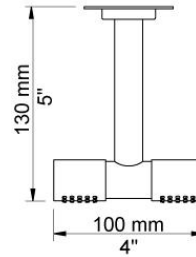

--

:
:
:

**2281D**

	<b>Bar:</b>	<b>1.0</b>	<b>2.0</b>	<b>3.0</b>	<b>4.0</b>	<b>5.0</b>
2281D <sup>1)</sup>	(l/min)	11.6	16.3	20.0	23.1	25.8

<sup>1)</sup> USA: Flow restricted to 1.8 gpm (7.0 l/min)

	Color 20, Brushed chrome
Color 02, Grey	Color 21, Carmine red
Color 04, Light blue	Color 25, Pink
Color 05, Orange	Color 27, Matt black
Color 06, Light green	Color 28, Matt white
Color 08, Yellow	Color 40, Brushed stainless steel
Color 09, Dark grey	Color 60, Black
Color 12, Mocca	Color 61, Brushed black
Color 14, Bright red	Color 63, Copper
Color 15, Dark blue	Color 64, Brushed Copper
Color 16, Polished chrome	Color 65, Gold
Color 17, Gloss black	Color 68, Silver
Color 18, White	Color 70, Brushed Gold
Color 19, Natural brass	

**001**  
2 3/8" circular flange.

**080D**

**2001**  
2 3/8" circular flange.

**200M**  
Separate outlet socket. 1/2" connection NPT female inlets.

**2200**

**NR21**  
Operating handle for Vola 2100, 2200, 2300 and 2400.