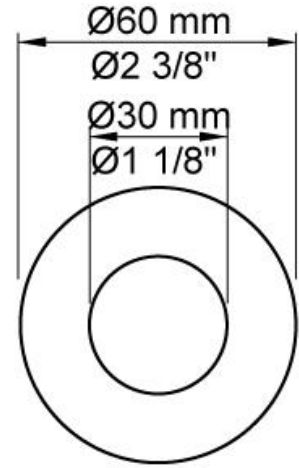

--

:
:
:

**2281D**

	<b>Bar:</b>	<b>1.0</b>	<b>2.0</b>	<b>3.0</b>	<b>4.0</b>	<b>5.0</b>
2281D <sup>1)</sup>	(l/min)	11.6	16.3	20.0	23.1	25.8

<sup>1)</sup> USA: Flow restricted to 1.8 gpm (7.0 l/min)

	Color 20, Brushed chrome
Color 02, Grey	Color 21, Carmine red
Color 04, Light blue	Color 25, Pink
Color 05, Orange	Color 27, Matt black
Color 06, Light green	Color 28, Matt white
Color 08, Yellow	Color 40, Brushed stainless steel
Color 09, Dark grey	Color 60, Black
Color 12, Mocca	Color 61, Brushed black
Color 14, Bright red	Color 63, Copper
Color 15, Dark blue	Color 64, Brushed Copper
Color 16, Polished chrome	Color 65, Gold
Color 17, Gloss black	Color 68, Silver
Color 18, White	Color 70, Brushed Gold
Color 19, Natural brass	

**001**  
2 3/8" circular flange.

**080D**

**2001**  
2 3/8" circular flange.

**200M**  
Separate outlet socket. 1/2" connection NPT female inlets.

**2200**

**NR21**  
Operating handle for Vola 2100, 2200, 2300 and 2400.