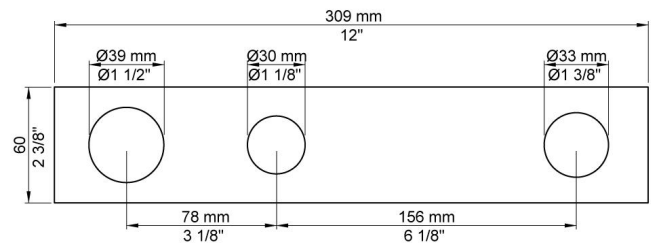

:
:
:

2143DT8

One handle in-wall tub mixer, 7¾" diverter spout, ceramic disc cartridge, hand shower with hose and holder.

	Bar:	1.0	2.0	3.0	4.0	5.0
040D	(l/min)	9.5	13.5	16.5	19.1	21.3
T2	(l/min)	5.8	8.2	10.0	11.6	12.9

040D
 7/8" tub spout with diverter for hand shower. Including hand shower (T2M).

2003B

2100
 One handle in-wall mixer for high flow with fixed outlet socket. 1/2" connection NPT female inlet. Mixer to the left.