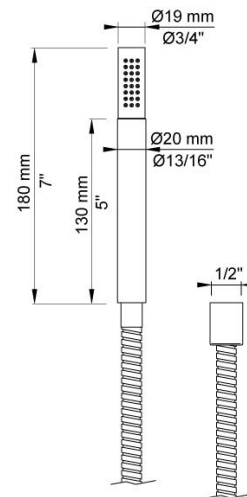

:
:
:

2143DT8

One handle in-wall tub mixer, 7¾" diverter spout, ceramic disc cartridge, hand shower with hose and holder.

	Bar:	1.0	2.0	3.0	4.0	5.0
040D	(l/min)	9.5	13.5	16.5	19.1	21.3
T2	(l/min)	5.8	8.2	10.0	11.6	12.9

040D
 7/8" tub spout with diverter for hand shower. Including hand shower (T2M).

2003B

2100
 One handle in-wall mixer for high flow with fixed outlet socket. 1/2" connection NPT female inlet. Mixer to the left.

NR21
Operating handle for Vola 2100, 2200, 2300 and 2400.

T2
Hand spray with 5" vinyl hose.

T8
Hand shower holder for low mounting.