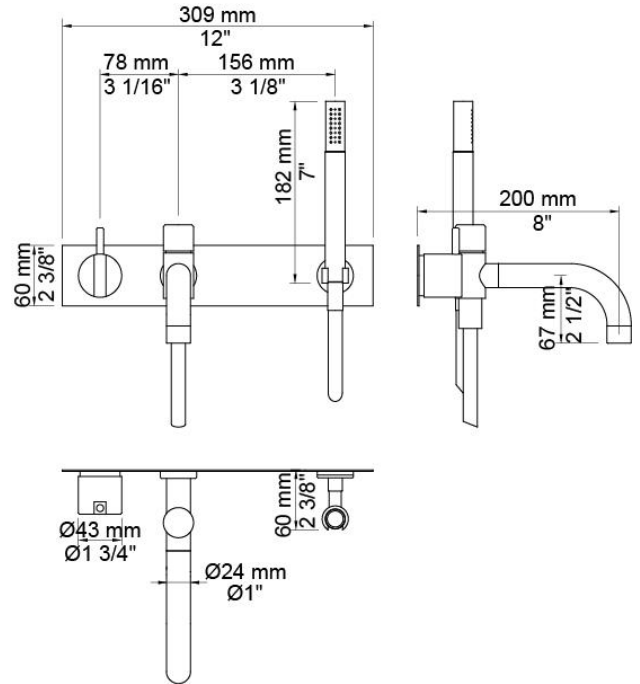

:
:
:

2143DT8

One handle in-wall tub mixer, 7¾" diverter spout, ceramic disc cartridge, hand shower with hose and holder.

	Bar:	1.0	2.0	3.0	4.0	5.0
040D	(l/min)	9.5	13.5	16.5	19.1	21.3
T2	(l/min)	5.8	8.2	10.0	11.6	12.9

040D
 7/8" tub spout with diverter for hand shower. Including hand shower (T2M).

2003B

2100
 One handle in-wall mixer for high flow with fixed outlet socket. 1/2" connection NPT female inlet. Mixer to the left.

NR21
Operating handle for Vola 2100, 2200, 2300 and 2400.

T2
Hand spray with 5" vinyl hose.

T8
Hand shower holder for low mounting.