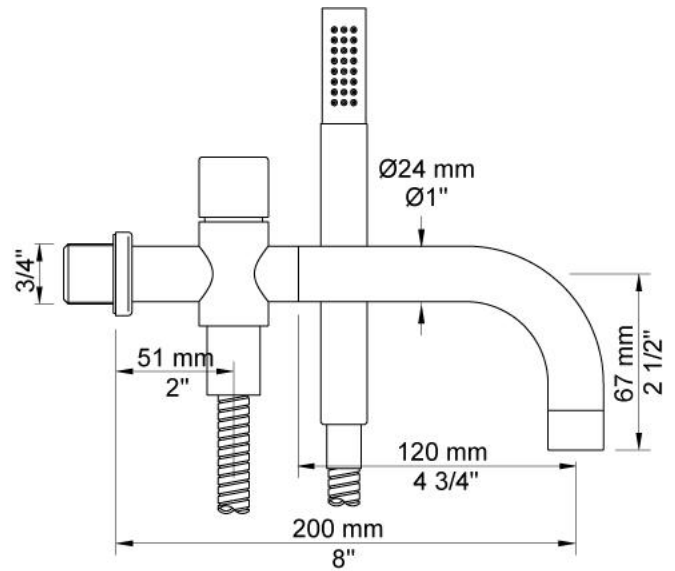

:
:
:

2143DT8

One handle in-wall tub mixer, 7¾" diverter spout, ceramic disc cartridge, hand shower with hose and holder.

	Bar:	1.0	2.0	3.0	4.0	5.0
040D	(l/min)	9.5	13.5	16.5	19.1	21.3
T2	(l/min)	5.8	8.2	10.0	11.6	12.9

040D
 7/8" tub spout with diverter for hand shower. Including hand shower (T2M).

2003B

2100
 One handle in-wall mixer for high flow with fixed outlet socket. 1/2" connection NPT female inlet. Mixer to the left.

NR21
Operating handle for Vola 2100, 2200, 2300 and 2400.

T2
Hand spray with 5" vinyl hose.

T8
Hand shower holder for low mounting.