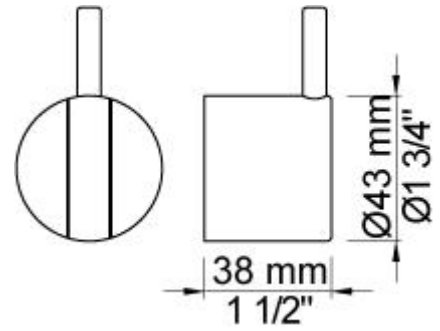

NR21
Operating handle for Vola 2100, 2200, 2300 and 2400.

T2
Hand spray with 5" vinyl hose.