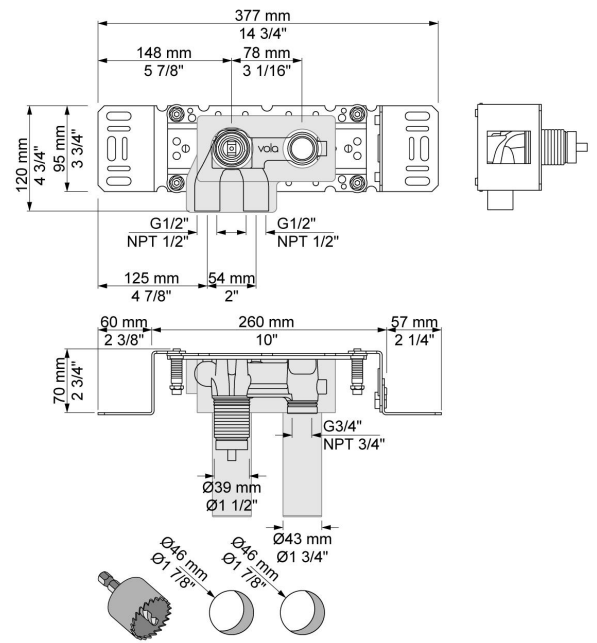

:
:
:

2143DT8

One handle in-wall tub mixer, 7¾" diverter spout, ceramic disc cartridge, hand shower with hose and holder.

	Bar:	1.0	2.0	3.0	4.0	5.0
040D	(l/min)	9.5	13.5	16.5	19.1	21.3
T2	(l/min)	5.8	8.2	10.0	11.6	12.9

040D
 7/8" tub spout with diverter for hand shower. Including hand shower (T2M).

2003B

2100
 One handle in-wall mixer for high flow with fixed outlet socket. 1/2" connection NPT female inlet. Mixer to the left.

NR21
Operating handle for Vola 2100, 2200, 2300 and 2400.

T2
Hand spray with 5" vinyl hose.

T8
Hand shower holder for low mounting.