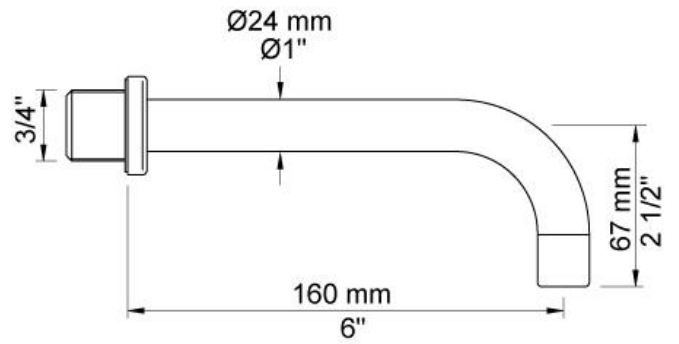

:
:
:

2111C

One handle in-wall tub mixer, 6" high flow spout, & ceramic disc cartridge.

	Bar:	1.0	2.0	3.0	4.0	5.0
2111C	(l/min)	10.4	14.7	18.0	20.8	23.2

	Color 20, Brushed chrome
Color 02, Grey	Color 21, Carmine red
Color 04, Light blue	Color 25, Pink
Color 05, Orange	Color 27, Matt black
Color 06, Light green	Color 28, Matt white
Color 08, Yellow	Color 40, Brushed stainless steel
Color 09, Dark grey	Color 60, Black
Color 12, Mocca	Color 61, Brushed black
Color 14, Bright red	Color 63, Copper
Color 15, Dark blue	Color 64, Brushed Copper
Color 16, Polished chrome	Color 65, Gold
Color 17, Gloss black	Color 68, Silver
Color 18, White	Color 70, Brushed Gold
Color 19, Natural brass	

001
2 3/8" circular flange.

010C
6" fixed spout for high flow.

2001
2 3/8" circular flange.