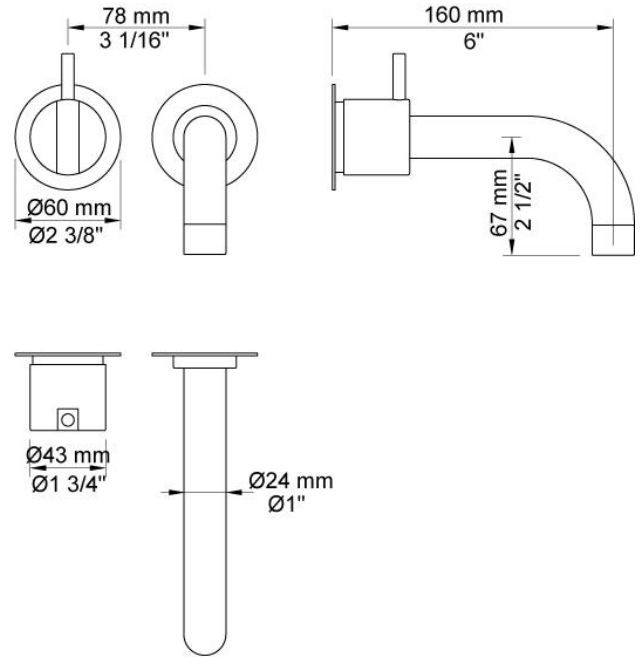

:
:
:

2111C

One handle in-wall tub mixer, 6" high flow spout, & ceramic disc cartridge.

	Bar:	1.0	2.0	3.0	4.0	5.0
2111C	(l/min)	10.4	14.7	18.0	20.8	23.2

	Color 20, Brushed chrome
Color 02, Grey	Color 21, Carmine red
Color 04, Light blue	Color 25, Pink
Color 05, Orange	Color 27, Matt black
Color 06, Light green	Color 28, Matt white
Color 08, Yellow	Color 40, Brushed stainless steel
Color 09, Dark grey	Color 60, Black
Color 12, Mocca	Color 61, Brushed black
Color 14, Bright red	Color 63, Copper
Color 15, Dark blue	Color 64, Brushed Copper
Color 16, Polished chrome	Color 65, Gold
Color 17, Gloss black	Color 68, Silver
Color 18, White	Color 70, Brushed Gold
Color 19, Natural brass	

001
2 3/8" circular flange.

010C
6" fixed spout for high flow.

2001
2 3/8" circular flange.