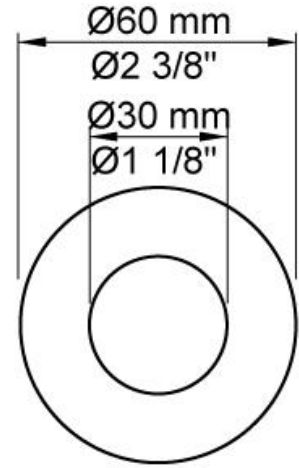

:
:
:

2111C

One handle in-wall tub mixer, 6" high flow spout, & ceramic disc cartridge.

	Bar:	1.0	2.0	3.0	4.0	5.0
2111C	(l/min)	10.4	14.7	18.0	20.8	23.2

	Color 20, Brushed chrome
Color 02, Grey	Color 21, Carmine red
Color 04, Light blue	Color 25, Pink
Color 05, Orange	Color 27, Matt black
Color 06, Light green	Color 28, Matt white
Color 08, Yellow	Color 40, Brushed stainless steel
Color 09, Dark grey	Color 60, Black
Color 12, Mocca	Color 61, Brushed black
Color 14, Bright red	Color 63, Copper
Color 15, Dark blue	Color 64, Brushed Copper
Color 16, Polished chrome	Color 65, Gold
Color 17, Gloss black	Color 68, Silver
Color 18, White	Color 70, Brushed Gold
Color 19, Natural brass	

001
2 3/8" circular flange.

010C
6" fixed spout for high flow.

2001
2 3/8" circular flange.