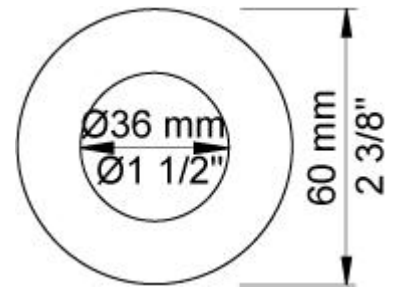

:
:
:

171

	Bar:	1.0	2.0	3.0	4.0	5.0
171 ¹⁾	(l/min)	5.2	7.3	9.0	9.0	9.0

¹⁾ USA: Flow restricted to 1.8 gpm (7.0 l/min)

	Color 20, Brushed chrome
Color 02, Grey	Color 21, Carmine red
Color 04, Light blue	Color 25, Pink
Color 05, Orange	Color 27, Matt black
Color 06, Light green	Color 28, Matt white
Color 08, Yellow	Color 40, Brushed stainless steel
Color 09, Dark grey	Color 60, Black
Color 12, Mocca	Color 61, Brushed black
Color 14, Bright red	Color 63, Copper
Color 15, Dark blue	Color 64, Brushed Copper
Color 16, Polished chrome	Color 65, Gold
Color 17, Gloss black	Color 68, Silver
Color 18, White	Color 70, Brushed Gold
Color 19, Natural brass	

001
2 3/8" circular flange.

070
Hand shower and holder with non-return valve. Hand shower to the left.

100
One handle in-wall mixer with fixed outlet socket. 1/2" connection NPT female inlets.

3001
2 3/8" circular flange.