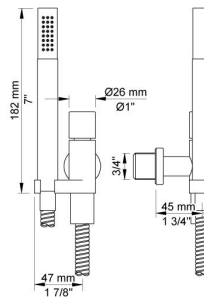

:
:
:

171

	Bar:	1.0	2.0	3.0	4.0	5.0
171 ¹⁾	(l/min)	5.2	7.3	9.0	9.0	9.0

¹⁾ USA: Flow restricted to 1.8 gpm (7.0 l/min)

	Color 20, Brushed chrome
Color 02, Grey	Color 21, Carmine red
Color 04, Light blue	Color 25, Pink
Color 05, Orange	Color 27, Matt black
Color 06, Light green	Color 28, Matt white
Color 08, Yellow	Color 40, Brushed stainless steel
Color 09, Dark grey	Color 60, Black
Color 12, Mocca	Color 61, Brushed black
Color 14, Bright red	Color 63, Copper
Color 15, Dark blue	Color 64, Brushed Copper
Color 16, Polished chrome	Color 65, Gold
Color 17, Gloss black	Color 68, Silver
Color 18, White	Color 70, Brushed Gold
Color 19, Natural brass	

001
2 3/8" circular flange.

070
Hand shower and holder with non-return valve. Hand shower to the left.

100
One handle in-wall mixer with fixed outlet socket. 1/2" connection NPT female inlets.

3001
2 3/8" circular flange.