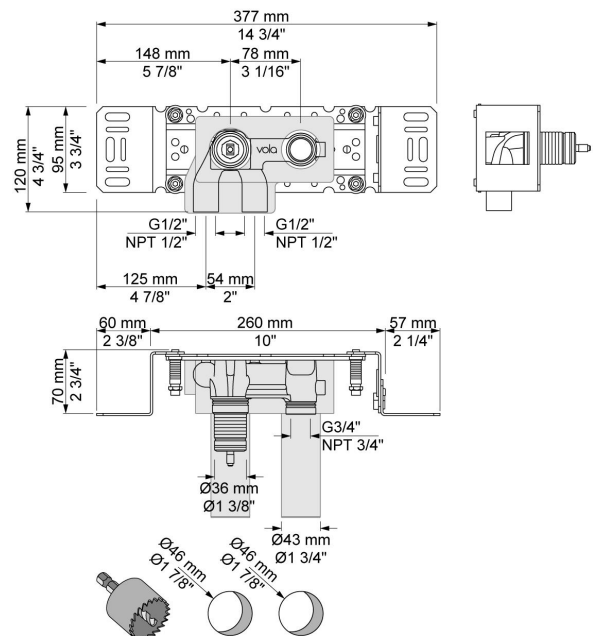

:
:
:

171

	Bar:	1.0	2.0	3.0	4.0	5.0
171 ¹⁾	(l/min)	5.2	7.3	9.0	9.0	9.0

¹⁾ USA: Flow restricted to 1.8 gpm (7.0 l/min)

	Color 20, Brushed chrome
Color 02, Grey	Color 21, Carmine red
Color 04, Light blue	Color 25, Pink
Color 05, Orange	Color 27, Matt black
Color 06, Light green	Color 28, Matt white
Color 08, Yellow	Color 40, Brushed stainless steel
Color 09, Dark grey	Color 60, Black
Color 12, Mocca	Color 61, Brushed black
Color 14, Bright red	Color 63, Copper
Color 15, Dark blue	Color 64, Brushed Copper
Color 16, Polished chrome	Color 65, Gold
Color 17, Gloss black	Color 68, Silver
Color 18, White	Color 70, Brushed Gold
Color 19, Natural brass	

001
2 3/8" circular flange.

070
Hand shower and holder with non-return valve. Hand shower to the left.

100
One handle in-wall mixer with fixed outlet socket. 1/2" connection NPT female inlets.

3001
2 3/8" circular flange.

NR18