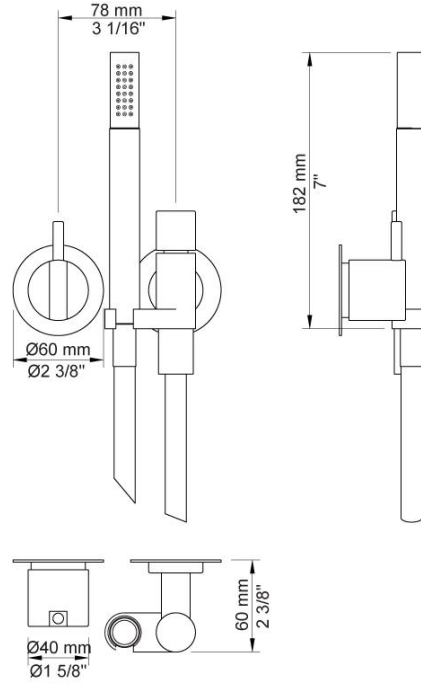

:
:
:

171

	Bar:	1.0	2.0	3.0	4.0	5.0
171 ¹⁾	(l/min)	5.2	7.3	9.0	9.0	9.0

¹⁾ USA: Flow restricted to 1.8 gpm (7.0 l/min)

	Color 20, Brushed chrome
Color 02, Grey	Color 21, Carmine red
Color 04, Light blue	Color 25, Pink
Color 05, Orange	Color 27, Matt black
Color 06, Light green	Color 28, Matt white
Color 08, Yellow	Color 40, Brushed stainless steel
Color 09, Dark grey	Color 60, Black
Color 12, Mocca	Color 61, Brushed black
Color 14, Bright red	Color 63, Copper
Color 15, Dark blue	Color 64, Brushed Copper
Color 16, Polished chrome	Color 65, Gold
Color 17, Gloss black	Color 68, Silver
Color 18, White	Color 70, Brushed Gold
Color 19, Natural brass	

001
2 3/8" circular flange.

070
Hand shower and holder with non-return valve. Hand shower to the left.

100
One handle in-wall mixer with fixed outlet socket. 1/2" connection NPT female inlets.

3001
2 3/8" circular flange.

NR18