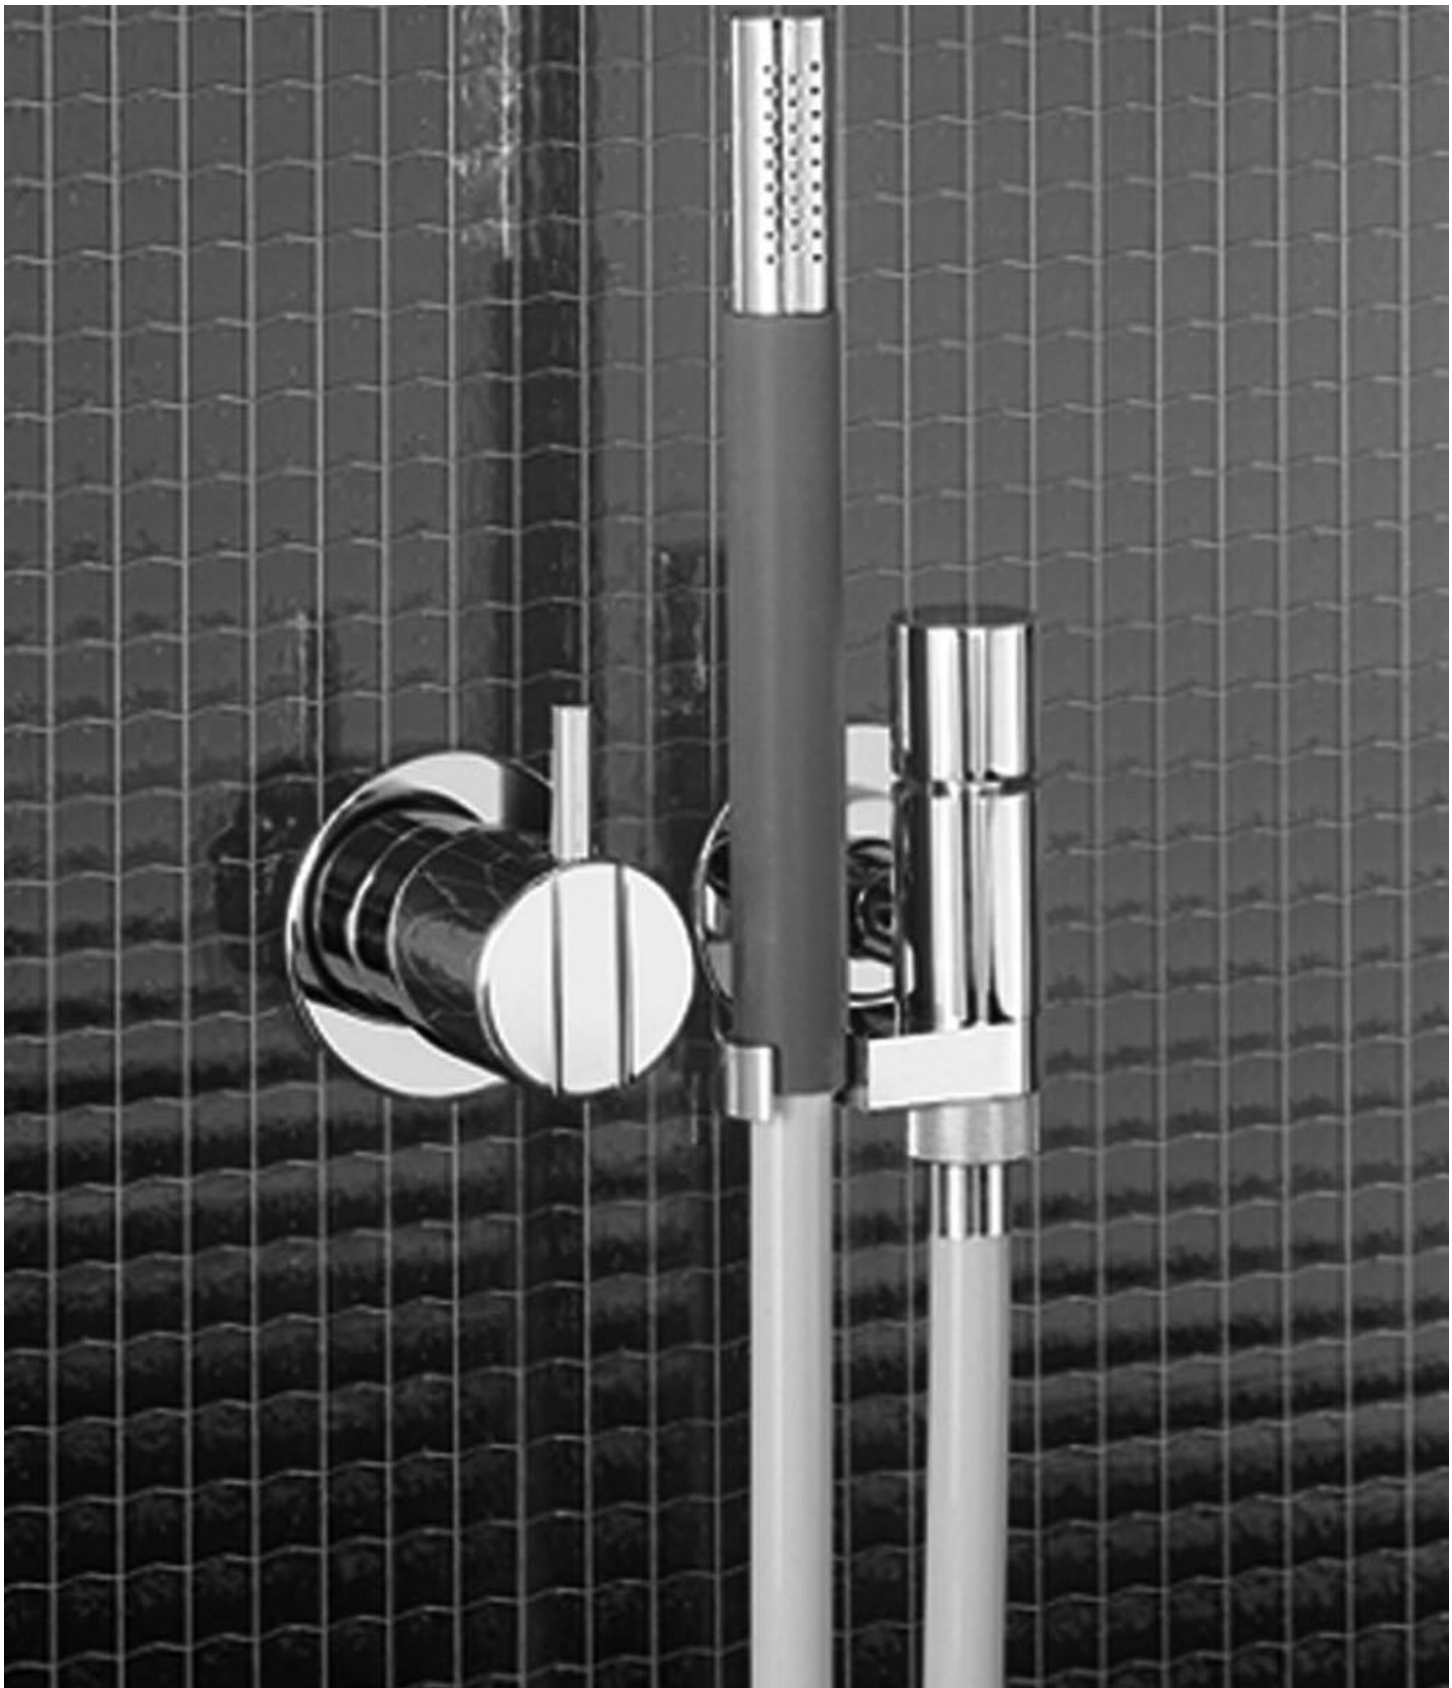

:
:
:

171

	Bar:	1.0	2.0	3.0	4.0	5.0
171 ¹⁾	(l/min)	5.2	7.3	9.0	9.0	9.0

¹⁾ USA: Flow restricted to 1.8 gpm (7.0 l/min)

	Color 20, Brushed chrome
Color 02, Grey	Color 21, Carmine red
Color 04, Light blue	Color 25, Pink
Color 05, Orange	Color 27, Matt black
Color 06, Light green	Color 28, Matt white
Color 08, Yellow	Color 40, Brushed stainless steel
Color 09, Dark grey	Color 60, Black
Color 12, Mocca	Color 61, Brushed black
Color 14, Bright red	Color 63, Copper
Color 15, Dark blue	Color 64, Brushed Copper
Color 16, Polished chrome	Color 65, Gold
Color 17, Gloss black	Color 68, Silver
Color 18, White	Color 70, Brushed Gold
Color 19, Natural brass	

001
2 3/8" circular flange.

070
Hand shower and holder with non-return valve. Hand shower to the left.

100
One handle in-wall mixer with fixed outlet socket. 1/2" connection NPT female inlets.

3001
2 3/8" circular flange.