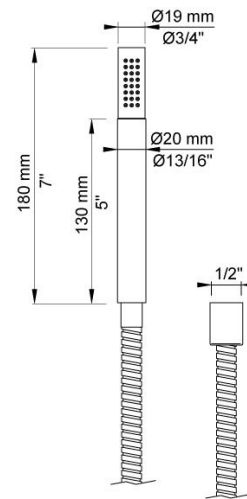

:	
:	
:	

1641T8

	Bar:	1.0	2.0	3.0	4.0	5.0
1641T8	(l/min)	12.1	17.1	21.0	24.2	27.1
T2	(l/min)	6.6	9.4	11.5	13.3	14.8

	Color 20, Brushed chrome
Color 02, Grey	Color 21, Carmine red
Color 04, Light blue	Color 25, Pink
Color 05, Orange	Color 27, Matt black
Color 06, Light green	Color 28, Matt white
Color 08, Yellow	Color 40, Brushed stainless steel
Color 09, Dark grey	Color 60, Black
Color 12, Mocca	Color 61, Brushed black
Color 14, Bright red	Color 63, Copper
Color 15, Dark blue	Color 64, Brushed Copper
Color 16, Polished chrome	Color 65, Gold
Color 17, Gloss black	Color 68, Silver
Color 18, White	Color 70, Brushed Gold
Color 19, Natural brass	

001G

T2
Hand spray with 5" vinyl hose.

T8
Hand shower holder for low mounting.