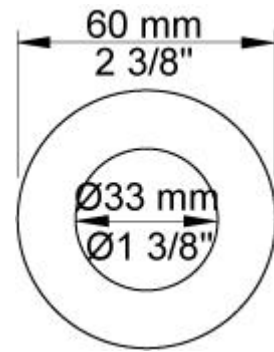

:	
:	
:	

1641T8

	Bar:	1.0	2.0	3.0	4.0	5.0
1641T8	(l/min)	12.1	17.1	21.0	24.2	27.1
T2	(l/min)	6.6	9.4	11.5	13.3	14.8

	Color 20, Brushed chrome
Color 02, Grey	Color 21, Carmine red
Color 04, Light blue	Color 25, Pink
Color 05, Orange	Color 27, Matt black
Color 06, Light green	Color 28, Matt white
Color 08, Yellow	Color 40, Brushed stainless steel
Color 09, Dark grey	Color 60, Black
Color 12, Mocca	Color 61, Brushed black
Color 14, Bright red	Color 63, Copper
Color 15, Dark blue	Color 64, Brushed Copper
Color 16, Polished chrome	Color 65, Gold
Color 17, Gloss black	Color 68, Silver
Color 18, White	Color 70, Brushed Gold
Color 19, Natural brass	

001G

T2
Hand spray with 5" vinyl hose.

T8
Hand shower holder for low mounting.