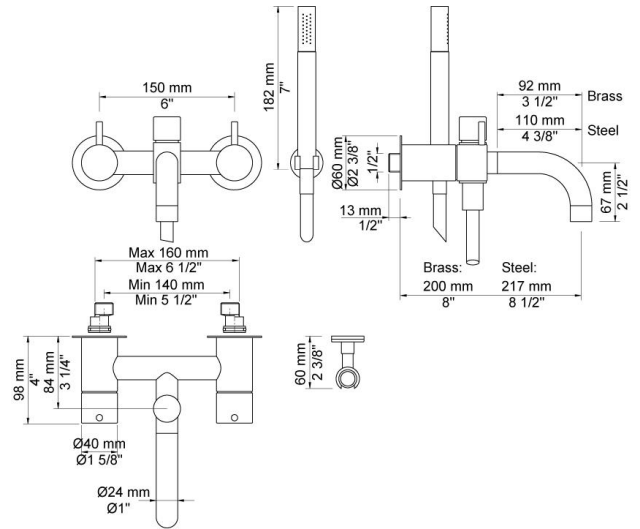

:	
:	
:	

1641T8

	Bar:	1.0	2.0	3.0	4.0	5.0
1641T8	(l/min)	12.1	17.1	21.0	24.2	27.1
T2	(l/min)	6.6	9.4	11.5	13.3	14.8

	Color 20, Brushed chrome
Color 02, Grey	Color 21, Carmine red
Color 04, Light blue	Color 25, Pink
Color 05, Orange	Color 27, Matt black
Color 06, Light green	Color 28, Matt white
Color 08, Yellow	Color 40, Brushed stainless steel
Color 09, Dark grey	Color 60, Black
Color 12, Mocca	Color 61, Brushed black
Color 14, Bright red	Color 63, Copper
Color 15, Dark blue	Color 64, Brushed Copper
Color 16, Polished chrome	Color 65, Gold
Color 17, Gloss black	Color 68, Silver
Color 18, White	Color 70, Brushed Gold
Color 19, Natural brass	

001G

T2
Hand spray with 5" vinyl hose.

T8
Hand shower holder for low mounting.