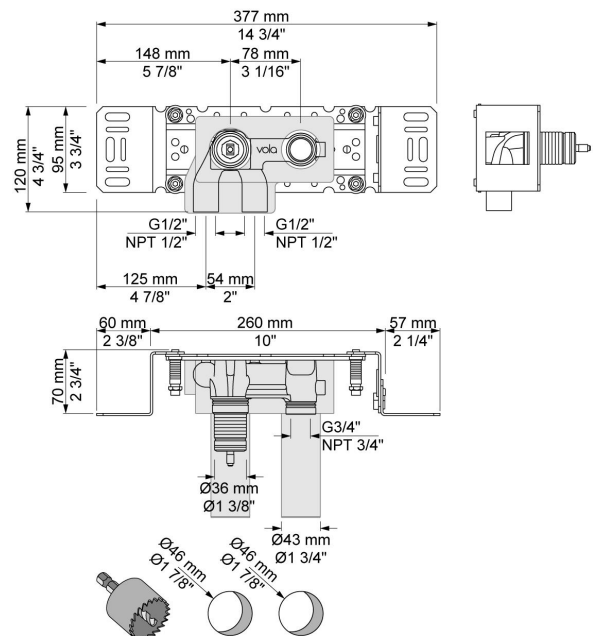

	:
	:
	:

131M

One handle in-wall mixer with medium lever, 10" double swivel spout, ceramic disc cartridge, 1.5 gpm.

	Bar:	1.0	2.0	3.0	4.0	5.0
131M	(l/min)	4.8	6.8	8.3	8.3	8.3

	Color 20, Brushed chrome
Color 02, Grey	Color 21, Carmine red
Color 04, Light blue	Color 25, Pink
Color 05, Orange	Color 27, Matt black
Color 06, Light green	Color 28, Matt white
Color 08, Yellow	Color 40, Brushed stainless steel
Color 09, Dark grey	Color 60, Black
Color 12, Mocca	Color 61, Brushed black
Color 14, Bright red	Color 63, Copper
Color 15, Dark blue	Color 64, Brushed Copper
Color 16, Polished chrome	Color 65, Gold
Color 17, Gloss black	Color 68, Silver
Color 18, White	Color 70, Brushed Gold
Color 19, Natural brass	

001
2 3/8" circular flange.

030
10" double swivel spout.

100
One handle in-wall mixer with fixed outlet socket. 1/2" connection NPT female inlets.

3001
2 3/8" circular flange.

NR28M