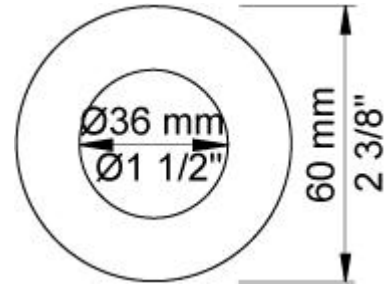

	:
	:
	:

131M

One handle in-wall mixer with medium lever, 10" double swivel spout, ceramic disc cartridge, 1.5 gpm.

	Bar:	1.0	2.0	3.0	4.0	5.0
131M	(l/min)	4.8	6.8	8.3	8.3	8.3

	Color 20, Brushed chrome
Color 02, Grey	Color 21, Carmine red
Color 04, Light blue	Color 25, Pink
Color 05, Orange	Color 27, Matt black
Color 06, Light green	Color 28, Matt white
Color 08, Yellow	Color 40, Brushed stainless steel
Color 09, Dark grey	Color 60, Black
Color 12, Mocca	Color 61, Brushed black
Color 14, Bright red	Color 63, Copper
Color 15, Dark blue	Color 64, Brushed Copper
Color 16, Polished chrome	Color 65, Gold
Color 17, Gloss black	Color 68, Silver
Color 18, White	Color 70, Brushed Gold
Color 19, Natural brass	

001
2 3/8" circular flange.

030
10" double swivel spout.

100
One handle in-wall mixer with fixed outlet socket. 1/2" connection NPT female inlets.

3001
2 3/8" circular flange.

NR28M