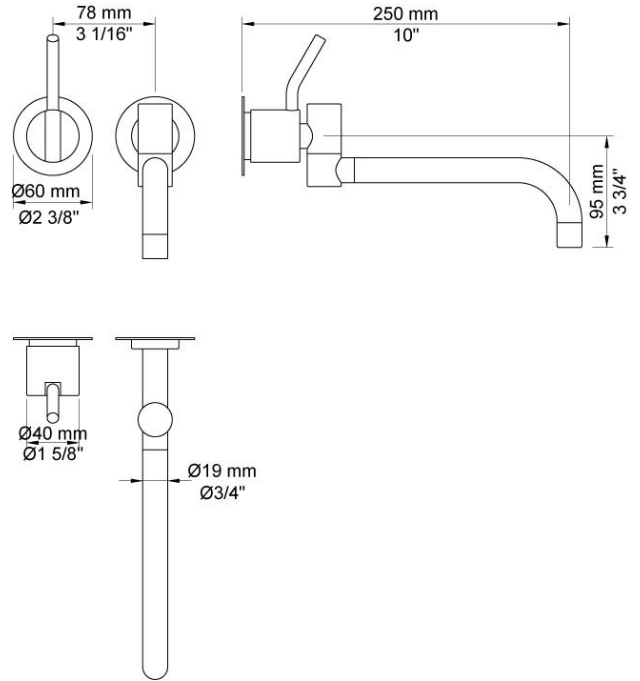

	:
	:
	:

131M

One handle in-wall mixer with medium lever, 10" double swivel spout, ceramic disc cartridge, 1.5 gpm.

	Bar:	1.0	2.0	3.0	4.0	5.0
131M	(l/min)	4.8	6.8	8.3	8.3	8.3

	Color 20, Brushed chrome
Color 02, Grey	Color 21, Carmine red
Color 04, Light blue	Color 25, Pink
Color 05, Orange	Color 27, Matt black
Color 06, Light green	Color 28, Matt white
Color 08, Yellow	Color 40, Brushed stainless steel
Color 09, Dark grey	Color 60, Black
Color 12, Mocca	Color 61, Brushed black
Color 14, Bright red	Color 63, Copper
Color 15, Dark blue	Color 64, Brushed Copper
Color 16, Polished chrome	Color 65, Gold
Color 17, Gloss black	Color 68, Silver
Color 18, White	Color 70, Brushed Gold
Color 19, Natural brass	

001
2 3/8" circular flange.

030
10" double swivel spout.

100
One handle in-wall mixer with fixed outlet socket. 1/2" connection NPT female inlets.

3001
2 3/8" circular flange.

NR28M