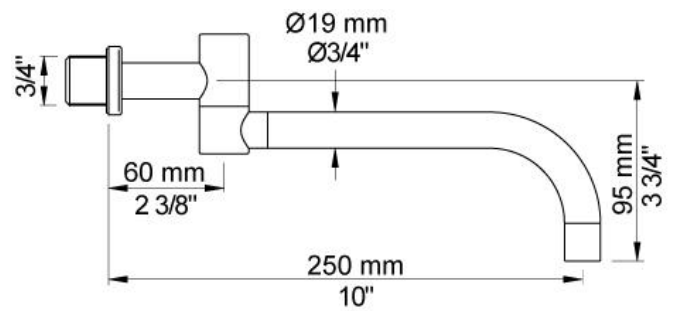

	:
	:
	:

131M

One handle in-wall mixer with medium lever, 10" double swivel spout, ceramic disc cartridge, 1.5 gpm.

	Bar:	1.0	2.0	3.0	4.0	5.0
131M	(l/min)	4.8	6.8	8.3	8.3	8.3

	Color 20, Brushed chrome
Color 02, Grey	Color 21, Carmine red
Color 04, Light blue	Color 25, Pink
Color 05, Orange	Color 27, Matt black
Color 06, Light green	Color 28, Matt white
Color 08, Yellow	Color 40, Brushed stainless steel
Color 09, Dark grey	Color 60, Black
Color 12, Mocca	Color 61, Brushed black
Color 14, Bright red	Color 63, Copper
Color 15, Dark blue	Color 64, Brushed Copper
Color 16, Polished chrome	Color 65, Gold
Color 17, Gloss black	Color 68, Silver
Color 18, White	Color 70, Brushed Gold
Color 19, Natural brass	

001
2 3/8" circular flange.

030
10" double swivel spout.

100
One handle in-wall mixer with fixed outlet socket. 1/2" connection NPT female inlets.

3001
2 3/8" circular flange.

NR28M