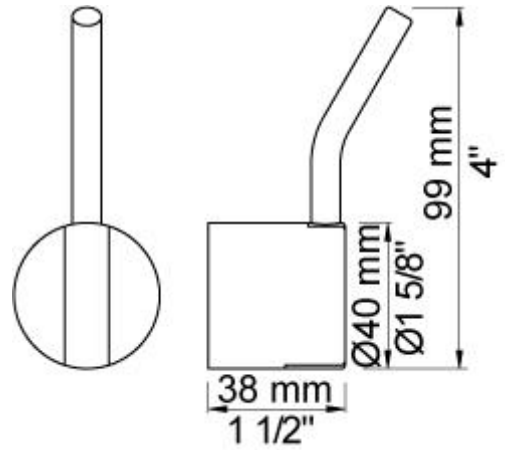

	:
	:
	:

131M

One handle in-wall mixer with medium lever, 10" double swivel spout, ceramic disc cartridge, 1.5 gpm.

	Bar:	1.0	2.0	3.0	4.0	5.0
131M	(l/min)	4.8	6.8	8.3	8.3	8.3

	Color 20, Brushed chrome
Color 02, Grey	Color 21, Carmine red
Color 04, Light blue	Color 25, Pink
Color 05, Orange	Color 27, Matt black
Color 06, Light green	Color 28, Matt white
Color 08, Yellow	Color 40, Brushed stainless steel
Color 09, Dark grey	Color 60, Black
Color 12, Mocca	Color 61, Brushed black
Color 14, Bright red	Color 63, Copper
Color 15, Dark blue	Color 64, Brushed Copper
Color 16, Polished chrome	Color 65, Gold
Color 17, Gloss black	Color 68, Silver
Color 18, White	Color 70, Brushed Gold
Color 19, Natural brass	

001
2 3/8" circular flange.

030
10" double swivel spout.

100
One handle in-wall mixer with fixed outlet socket. 1/2" connection NPT female inlets.

3001
2 3/8" circular flange.

NR28M