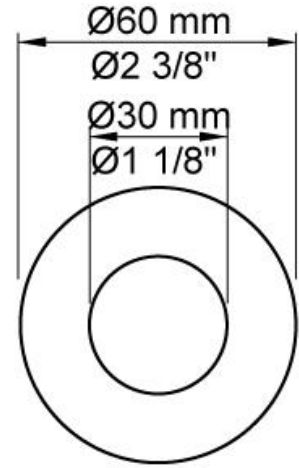

:
:
:

131

One handle in-wall mixer, 10" double swivel spout, ceramic disc cartridge, 1.5 gpm.

	Bar:	1.0	2.0	3.0	4.0	5.0
131	(l/min)	4.8	6.8	8.3	8.3	8.3

	Color 20, Brushed chrome
Color 02, Grey	Color 21, Carmine red
Color 04, Light blue	Color 25, Pink
Color 05, Orange	Color 27, Matt black
Color 06, Light green	Color 28, Matt white
Color 08, Yellow	Color 40, Brushed stainless steel
Color 09, Dark grey	Color 60, Black
Color 12, Mocca	Color 61, Brushed black
Color 14, Bright red	Color 63, Copper
Color 15, Dark blue	Color 64, Brushed Copper
Color 16, Polished chrome	Color 65, Gold
Color 17, Gloss black	Color 68, Silver
Color 18, White	Color 70, Brushed Gold
Color 19, Natural brass	

001
2 3/8" circular flange.

030
10" double swivel spout.

100
One handle in-wall mixer with fixed outlet socket. 1/2" connection NPT female inlets.

3001
2 3/8" circular flange.

NR28