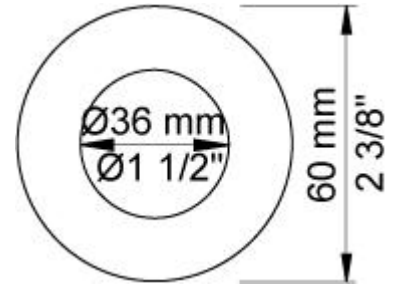

:
:
:

131

One handle in-wall mixer, 10" double swivel spout, ceramic disc cartridge, 1.5 gpm.

	Bar:	1.0	2.0	3.0	4.0	5.0
131	(l/min)	4.8	6.8	8.3	8.3	8.3

	Color 20, Brushed chrome
Color 02, Grey	Color 21, Carmine red
Color 04, Light blue	Color 25, Pink
Color 05, Orange	Color 27, Matt black
Color 06, Light green	Color 28, Matt white
Color 08, Yellow	Color 40, Brushed stainless steel
Color 09, Dark grey	Color 60, Black
Color 12, Mocca	Color 61, Brushed black
Color 14, Bright red	Color 63, Copper
Color 15, Dark blue	Color 64, Brushed Copper
Color 16, Polished chrome	Color 65, Gold
Color 17, Gloss black	Color 68, Silver
Color 18, White	Color 70, Brushed Gold
Color 19, Natural brass	

001
2 3/8" circular flange.

030
10" double swivel spout.

100
One handle in-wall mixer with fixed outlet socket. 1/2" connection NPT female inlets.

3001
2 3/8" circular flange.

NR28