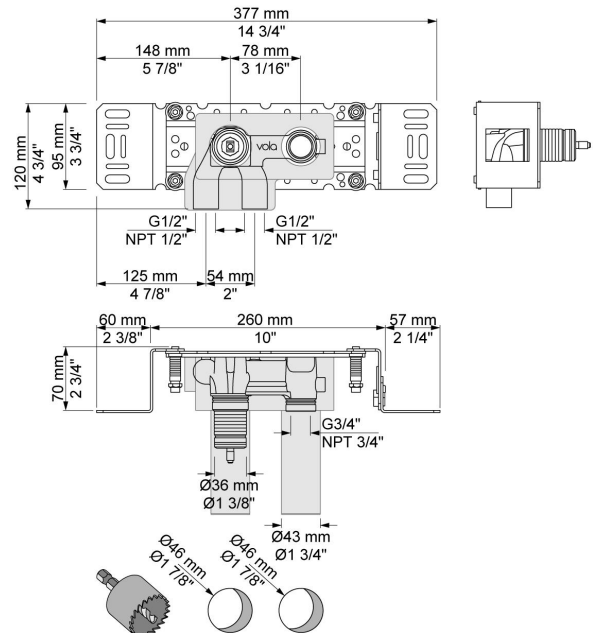

:
:
:

131

One handle in-wall mixer, 10" double swivel spout, ceramic disc cartridge, 1.5 gpm.

	Bar:	1.0	2.0	3.0	4.0	5.0
131	(l/min)	4.8	6.8	8.3	8.3	8.3

	Color 20, Brushed chrome
Color 02, Grey	Color 21, Carmine red
Color 04, Light blue	Color 25, Pink
Color 05, Orange	Color 27, Matt black
Color 06, Light green	Color 28, Matt white
Color 08, Yellow	Color 40, Brushed stainless steel
Color 09, Dark grey	Color 60, Black
Color 12, Mocca	Color 61, Brushed black
Color 14, Bright red	Color 63, Copper
Color 15, Dark blue	Color 64, Brushed Copper
Color 16, Polished chrome	Color 65, Gold
Color 17, Gloss black	Color 68, Silver
Color 18, White	Color 70, Brushed Gold
Color 19, Natural brass	

001
2 3/8" circular flange.

030
10" double swivel spout.

100
One handle in-wall mixer with fixed outlet socket. 1/2" connection NPT female inlets.

3001
2 3/8" circular flange.

NR28