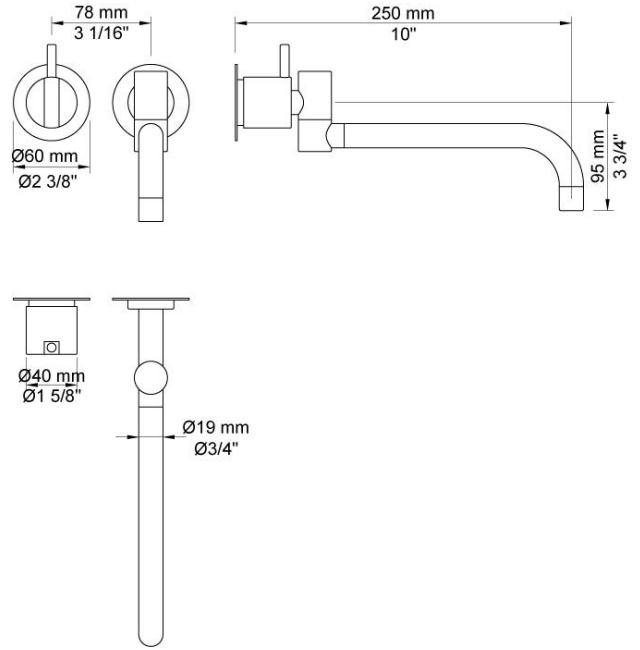

:
:
:

131

One handle in-wall mixer, 10" double swivel spout, ceramic disc cartridge, 1.5 gpm.

	Bar:	1.0	2.0	3.0	4.0	5.0
131	(l/min)	4.8	6.8	8.3	8.3	8.3

	Color 20, Brushed chrome
Color 02, Grey	Color 21, Carmine red
Color 04, Light blue	Color 25, Pink
Color 05, Orange	Color 27, Matt black
Color 06, Light green	Color 28, Matt white
Color 08, Yellow	Color 40, Brushed stainless steel
Color 09, Dark grey	Color 60, Black
Color 12, Mocca	Color 61, Brushed black
Color 14, Bright red	Color 63, Copper
Color 15, Dark blue	Color 64, Brushed Copper
Color 16, Polished chrome	Color 65, Gold
Color 17, Gloss black	Color 68, Silver
Color 18, White	Color 70, Brushed Gold
Color 19, Natural brass	

001
2 3/8" circular flange.

030
10" double swivel spout.

100
One handle in-wall mixer with fixed outlet socket. 1/2" connection NPT female inlets.

3001
2 3/8" circular flange.

NR28