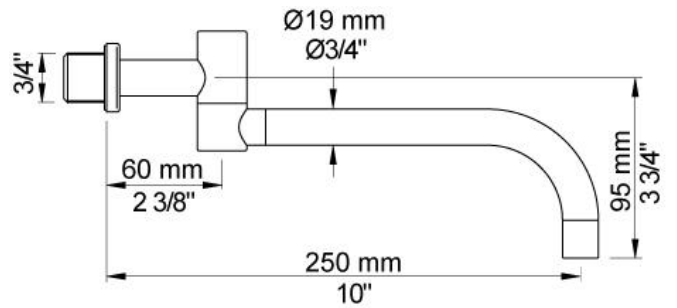

:
:
:

131

One handle in-wall mixer, 10" double swivel spout, ceramic disc cartridge, 1.5 gpm.

	Bar:	1.0	2.0	3.0	4.0	5.0
131	(l/min)	4.8	6.8	8.3	8.3	8.3

	Color 20, Brushed chrome
Color 02, Grey	Color 21, Carmine red
Color 04, Light blue	Color 25, Pink
Color 05, Orange	Color 27, Matt black
Color 06, Light green	Color 28, Matt white
Color 08, Yellow	Color 40, Brushed stainless steel
Color 09, Dark grey	Color 60, Black
Color 12, Mocca	Color 61, Brushed black
Color 14, Bright red	Color 63, Copper
Color 15, Dark blue	Color 64, Brushed Copper
Color 16, Polished chrome	Color 65, Gold
Color 17, Gloss black	Color 68, Silver
Color 18, White	Color 70, Brushed Gold
Color 19, Natural brass	

001
2 3/8" circular flange.

030
10" double swivel spout.

100
One handle in-wall mixer with fixed outlet socket. 1/2" connection NPT female inlets.

3001
2 3/8" circular flange.

NR28