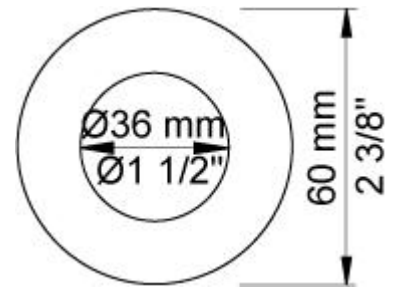

:
:
:

121

One handle in-wall mixer, 9" spout, ceramic disc cartridge, 1.5 gpm.

	Bar:	1.0	2.0	3.0	4.0	5.0
121	(l/min)	2.9	4.1	5.0	5.0	5.0
121 ¹⁾	(l/min)	2.6	3.7	4.5	4.5	4.5

¹⁾ USA standard

	Color 20, Brushed chrome
Color 02, Grey	Color 21, Carmine red
Color 04, Light blue	Color 25, Pink
Color 05, Orange	Color 27, Matt black
Color 06, Light green	Color 28, Matt white
Color 08, Yellow	Color 40, Brushed stainless steel
Color 09, Dark grey	Color 60, Black
Color 12, Mocca	Color 61, Brushed black
Color 14, Bright red	Color 63, Copper
Color 15, Dark blue	Color 64, Brushed Copper
Color 16, Polished chrome	Color 65, Gold
Color 17, Gloss black	Color 68, Silver
Color 18, White	Color 70, Brushed Gold
Color 19, Natural brass	

001
2 3/8" circular flange.

020
9" fixed basin spout.

100
One handle in-wall mixer with fixed outlet socket. 1/2" connection NPT female inlets.

3001
2 3/8" circular flange.

NR28