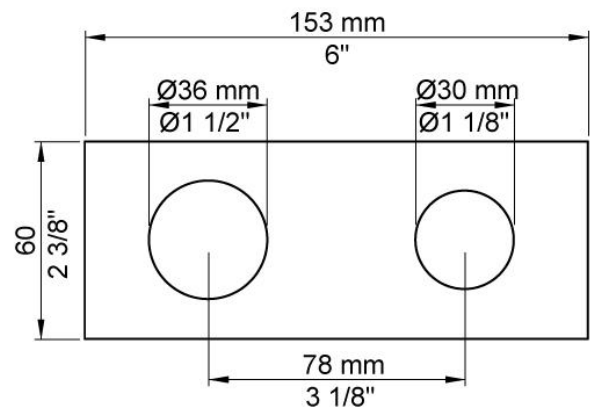

--

:
:
:

**112X**

	Bar:	1.0	2.0	3.0	4.0	5.0
112X	(l/min)	2.9	4.1	5.0	5.0	5.0
112X <sup>1)</sup>	(l/min)	2.6	3.7	4.5	4.5	4.5

<sup>1)</sup> USA standard

	Color 20, Brushed chrome
Color 02, Grey	Color 21, Carmine red
Color 04, Light blue	Color 25, Pink
Color 05, Orange	Color 27, Matt black
Color 06, Light green	Color 28, Matt white
Color 08, Yellow	Color 40, Brushed stainless steel
Color 09, Dark grey	Color 60, Black
Color 12, Mocca	Color 61, Brushed black
Color 14, Bright red	Color 63, Copper
Color 15, Dark blue	Color 64, Brushed Copper
Color 16, Polished chrome	Color 65, Gold
Color 17, Gloss black	Color 68, Silver
Color 18, White	Color 70, Brushed Gold
Color 19, Natural brass	

**010**  
6" fixed basin spout.

**100X**  
One handle in-wall mixer with fixed outlet socket. Mixer to the right; 1/2" connection NPT female inlets.

**3002**  
Two hole plate 23/8" x 6".

NR28