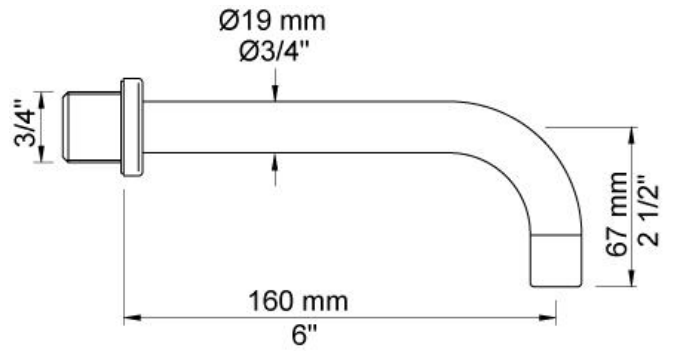

--

:
:
:

**112X**

	Bar:	1.0	2.0	3.0	4.0	5.0
112X	(l/min)	2.9	4.1	5.0	5.0	5.0
112X <sup>1)</sup>	(l/min)	2.6	3.7	4.5	4.5	4.5

<sup>1)</sup> USA standard

	Color 20, Brushed chrome
Color 02, Grey	Color 21, Carmine red
Color 04, Light blue	Color 25, Pink
Color 05, Orange	Color 27, Matt black
Color 06, Light green	Color 28, Matt white
Color 08, Yellow	Color 40, Brushed stainless steel
Color 09, Dark grey	Color 60, Black
Color 12, Mocca	Color 61, Brushed black
Color 14, Bright red	Color 63, Copper
Color 15, Dark blue	Color 64, Brushed Copper
Color 16, Polished chrome	Color 65, Gold
Color 17, Gloss black	Color 68, Silver
Color 18, White	Color 70, Brushed Gold
Color 19, Natural brass	

**010**  
6" fixed basin spout.

**100X**  
One handle in-wall mixer with fixed outlet socket. Mixer to the right; 1/2" connection NPT female inlets.

**3002**  
Two hole plate 23/8" x 6".

NR28