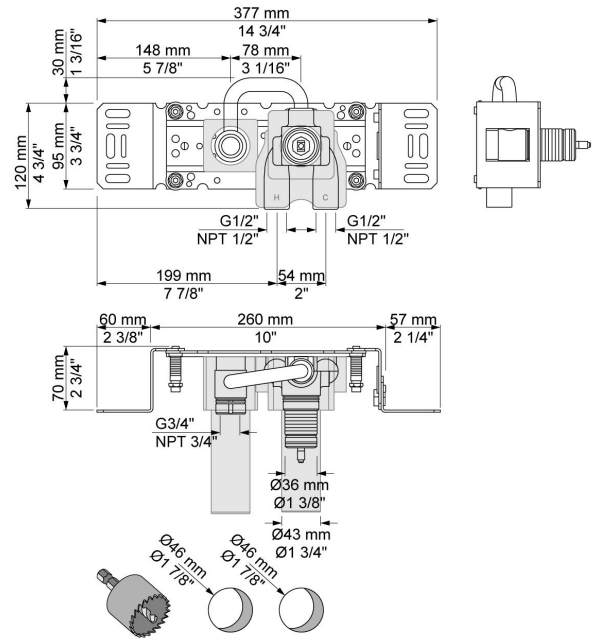

--

:
:
:

**112X**

	Bar:	1.0	2.0	3.0	4.0	5.0
112X	(l/min)	2.9	4.1	5.0	5.0	5.0
112X <sup>1)</sup>	(l/min)	2.6	3.7	4.5	4.5	4.5

<sup>1)</sup> USA standard

	Color 20, Brushed chrome
Color 02, Grey	Color 21, Carmine red
Color 04, Light blue	Color 25, Pink
Color 05, Orange	Color 27, Matt black
Color 06, Light green	Color 28, Matt white
Color 08, Yellow	Color 40, Brushed stainless steel
Color 09, Dark grey	Color 60, Black
Color 12, Mocca	Color 61, Brushed black
Color 14, Bright red	Color 63, Copper
Color 15, Dark blue	Color 64, Brushed Copper
Color 16, Polished chrome	Color 65, Gold
Color 17, Gloss black	Color 68, Silver
Color 18, White	Color 70, Brushed Gold
Color 19, Natural brass	

**010**  
6" fixed basin spout.

**100X**  
One handle in-wall mixer with fixed outlet socket. Mixer to the right; 1/2" connection NPT female inlets.

**3002**  
Two hole plate 23/8" x 6".

NR28