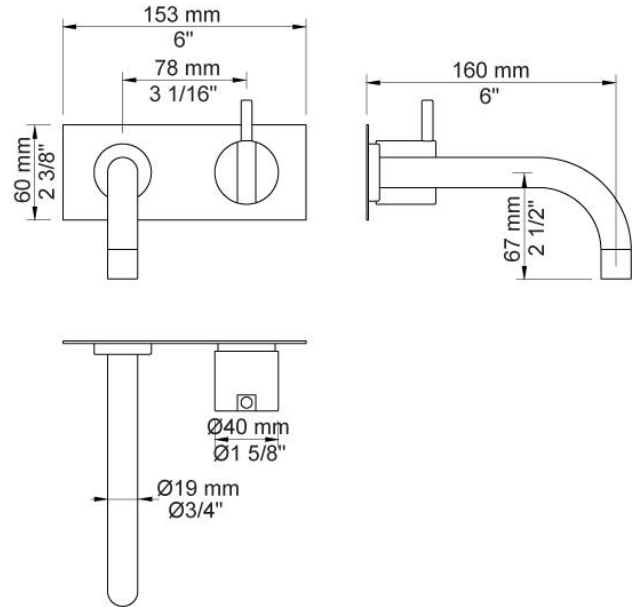

--

:
:
:

**112X**

	Bar:	1.0	2.0	3.0	4.0	5.0
112X	(l/min)	2.9	4.1	5.0	5.0	5.0
112X <sup>1)</sup>	(l/min)	2.6	3.7	4.5	4.5	4.5

<sup>1)</sup> USA standard

	Color 20, Brushed chrome
Color 02, Grey	Color 21, Carmine red
Color 04, Light blue	Color 25, Pink
Color 05, Orange	Color 27, Matt black
Color 06, Light green	Color 28, Matt white
Color 08, Yellow	Color 40, Brushed stainless steel
Color 09, Dark grey	Color 60, Black
Color 12, Mocca	Color 61, Brushed black
Color 14, Bright red	Color 63, Copper
Color 15, Dark blue	Color 64, Brushed Copper
Color 16, Polished chrome	Color 65, Gold
Color 17, Gloss black	Color 68, Silver
Color 18, White	Color 70, Brushed Gold
Color 19, Natural brass	

**010**  
6" fixed basin spout.

**100X**  
One handle in-wall mixer with fixed outlet socket. Mixer to the right; 1/2" connection NPT female inlets.

**3002**  
Two hole plate 23/8" x 6".

NR28