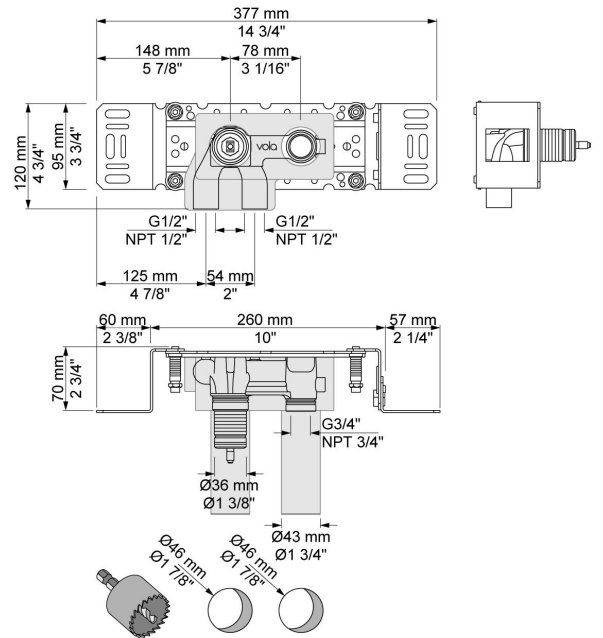

:
:
:

112

One handle in-wall mixer, 6" spout, ceramic disc cartridge, 1.5 gpm.

	Bar:	1.0	2.0	3.0	4.0	5.0
112	(l/min)	2.9	4.1	5.0	5.0	5.0
112 ¹⁾	(l/min)	2.6	3.7	4.5	4.5	4.5

¹⁾ USA standard

	Color 20, Brushed chrome
Color 02, Grey	Color 21, Carmine red
Color 04, Light blue	Color 25, Pink
Color 05, Orange	Color 27, Matt black
Color 06, Light green	Color 28, Matt white
Color 08, Yellow	Color 40, Brushed stainless steel
Color 09, Dark grey	Color 60, Black
Color 12, Mocca	Color 61, Brushed black
Color 14, Bright red	Color 63, Copper
Color 15, Dark blue	Color 64, Brushed Copper
Color 16, Polished chrome	Color 65, Gold
Color 17, Gloss black	Color 68, Silver
Color 18, White	Color 70, Brushed Gold
Color 19, Natural brass	

010
6" fixed basin spout.

100
One handle in-wall mixer with fixed outlet socket. 1/2" connection NPT female inlets.

3002
Two hole plate 23/8" x 6".

NR28