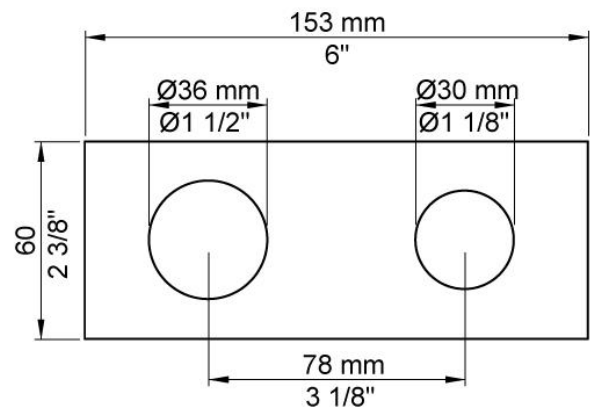

:
:
:

112

One handle in-wall mixer, 6" spout, ceramic disc cartridge, 1.5 gpm.

	Bar:	1.0	2.0	3.0	4.0	5.0
112	(l/min)	2.9	4.1	5.0	5.0	5.0
112 ¹⁾	(l/min)	2.6	3.7	4.5	4.5	4.5

¹⁾ USA standard

	Color 20, Brushed chrome
Color 02, Grey	Color 21, Carmine red
Color 04, Light blue	Color 25, Pink
Color 05, Orange	Color 27, Matt black
Color 06, Light green	Color 28, Matt white
Color 08, Yellow	Color 40, Brushed stainless steel
Color 09, Dark grey	Color 60, Black
Color 12, Mocca	Color 61, Brushed black
Color 14, Bright red	Color 63, Copper
Color 15, Dark blue	Color 64, Brushed Copper
Color 16, Polished chrome	Color 65, Gold
Color 17, Gloss black	Color 68, Silver
Color 18, White	Color 70, Brushed Gold
Color 19, Natural brass	

010
6" fixed basin spout.

100
One handle in-wall mixer with fixed outlet socket. 1/2" connection NPT female inlets.

3002
Two hole plate 23/8" x 6".

NR28