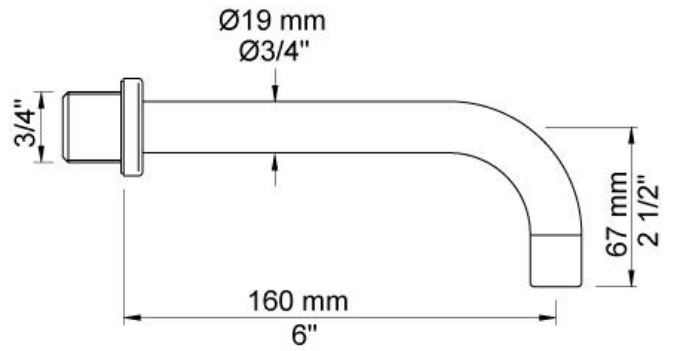

:
:
:

112

One handle in-wall mixer, 6" spout, ceramic disc cartridge, 1.5 gpm.

	Bar:	1.0	2.0	3.0	4.0	5.0
112	(l/min)	2.9	4.1	5.0	5.0	5.0
112 ¹⁾	(l/min)	2.6	3.7	4.5	4.5	4.5

¹⁾ USA standard

	Color 20, Brushed chrome
Color 02, Grey	Color 21, Carmine red
Color 04, Light blue	Color 25, Pink
Color 05, Orange	Color 27, Matt black
Color 06, Light green	Color 28, Matt white
Color 08, Yellow	Color 40, Brushed stainless steel
Color 09, Dark grey	Color 60, Black
Color 12, Mocca	Color 61, Brushed black
Color 14, Bright red	Color 63, Copper
Color 15, Dark blue	Color 64, Brushed Copper
Color 16, Polished chrome	Color 65, Gold
Color 17, Gloss black	Color 68, Silver
Color 18, White	Color 70, Brushed Gold
Color 19, Natural brass	

010
6" fixed basin spout.

100
One handle in-wall mixer with fixed outlet socket. 1/2" connection NPT female inlets.

3002
Two hole plate 23/8" x 6".

NR28