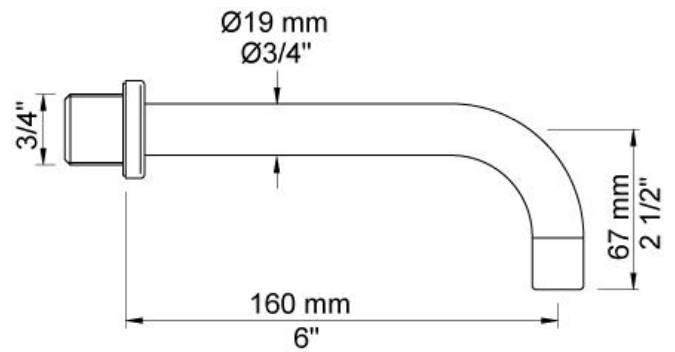

:
:
:

**111M**

One handle in-wall mixer with medium lever, 6" spout, ceramic disc cartridge, 1.5 gpm.

	Bar:	1.0	2.0	3.0	4.0	5.0
111M	(l/min)	2.9	4.1	5.0	5.0	5.0
111M <sup>1)</sup>	(l/min)	2.6	3.7	4.5	4.5	4.5

**001**  
2 3/8" circular flange.

**010**  
6" fixed basin spout.

**100**  
One handle in-wall mixer with fixed outlet socket. 1/2" connection NPT female inlets.

**3001**  
2 3/8" circular flange.

**NR28M**