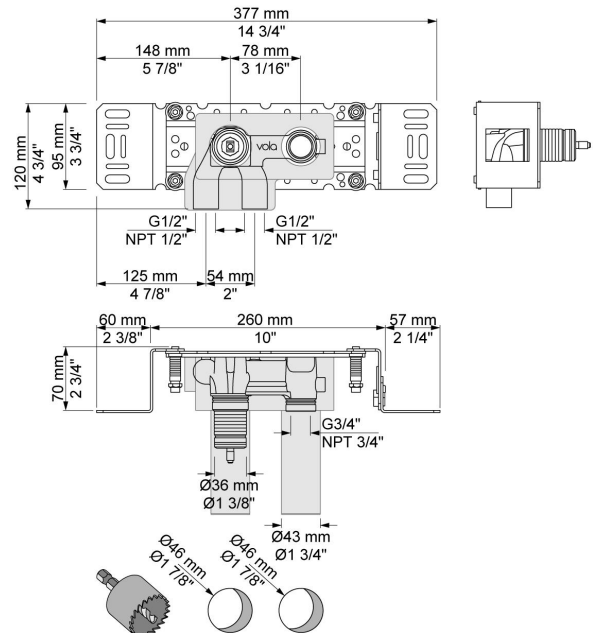

:
:
:

**111M**

One handle in-wall mixer with medium lever, 6" spout, ceramic disc cartridge, 1.5 gpm.

	Bar:	1.0	2.0	3.0	4.0	5.0
111M	(l/min)	2.9	4.1	5.0	5.0	5.0
111M <sup>1)</sup>	(l/min)	2.6	3.7	4.5	4.5	4.5

**001**  
2 3/8" circular flange.

**010**  
6" fixed basin spout.

**100**  
One handle in-wall mixer with fixed outlet socket. 1/2" connection NPT female inlets.

**3001**  
2 3/8" circular flange.

**NR28M**