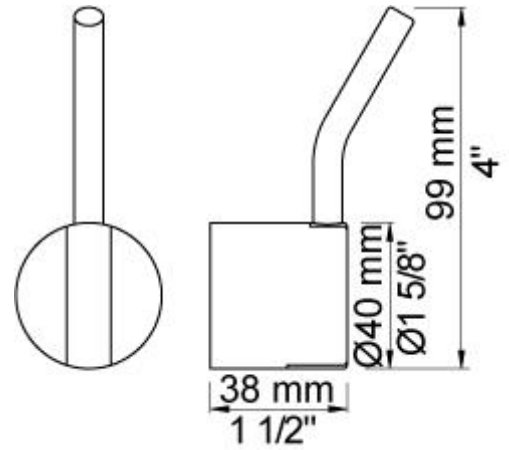

:
:
:

**111M**

One handle in-wall mixer with medium lever, 6" spout, ceramic disc cartridge, 1.5 gpm.

	Bar:	1.0	2.0	3.0	4.0	5.0
111M	(l/min)	2.9	4.1	5.0	5.0	5.0
111M <sup>1)</sup>	(l/min)	2.6	3.7	4.5	4.5	4.5

**001**  
2 3/8" circular flange.

**010**  
6" fixed basin spout.

**100**  
One handle in-wall mixer with fixed outlet socket. 1/2" connection NPT female inlets.

**3001**  
2 3/8" circular flange.

**NR28M**