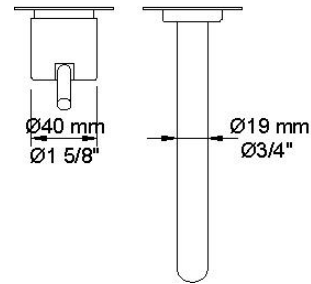

111M

One handle in-wall mixer with medium lever, 6" spout, ceramic disc cartridge, 1.5 gpm.

	Bar:	1.0	2.0	3.0	4.0	5.0
111M	(l/min)	2.9	4.1	5.0	5.0	5.0
111M¹⁾	(l/min)	2.6	3.7	4.5	4.5	4.5

¹⁾ USA standard

	Color 20, Brushed chrome
Color 02, Grey	Color 21, Carmine red
Color 04, Light blue	Color 25, Pink
Color 05, Orange	Color 27, Matt black
Color 06, Light green	Color 28, Matt white
Color 08, Yellow	Color 40, Brushed stainless steel
Color 09, Dark grey	Color 60, Black
Color 12, Mocca	Color 61, Brushed black
Color 14, Bright red	Color 63, Copper
Color 15, Dark blue	Color 64, Brushed Copper
Color 16, Polished chrome	Color 65, Gold
Color 17, Gloss black	Color 68, Silver
Color 18, White	Color 70, Brushed Gold
Color 19, Natural brass