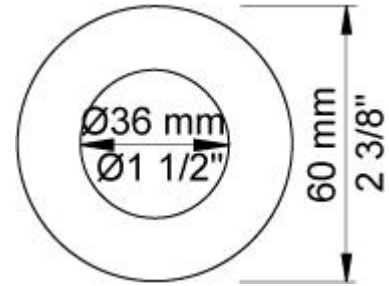

:
:
:

**111M**

One handle in-wall mixer with medium lever, 6" spout, ceramic disc cartridge, 1.5 gpm.

	Bar:	1.0	2.0	3.0	4.0	5.0
111M	(l/min)	2.9	4.1	5.0	5.0	5.0
111M <sup>1)</sup>	(l/min)	2.6	3.7	4.5	4.5	4.5

**001**  
2 3/8" circular flange.

**010**  
6" fixed basin spout.

**100**  
One handle in-wall mixer with fixed outlet socket. 1/2" connection NPT female inlets.

**3001**  
2 3/8" circular flange.

**NR28M**