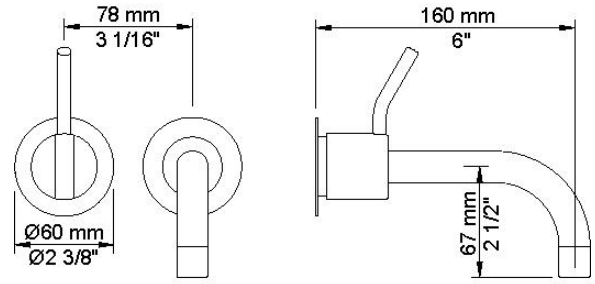

111M

One handle in-wall mixer with medium lever, 6" spout, ceramic disc cartridge, 1.5 gpm.

	Bar:	1.0	2.0	3.0	4.0	5.0
111M	(l/min)	2.9	4.1	5.0	5.0	5.0
111M¹⁾	(l/min)	2.6	3.7	4.5	4.5	4.5

¹⁾ USA standard

	Color 20, Brushed chrome
Color 02, Grey	Color 21, Carmine red
Color 04, Light blue	Color 25, Pink
Color 05, Orange	Color 27, Matt black
Color 06, Light green	Color 28, Matt white
Color 08, Yellow	Color 40, Brushed stainless steel
Color 09, Dark grey	Color 60, Black
Color 12, Mocca	Color 61, Brushed black
Color 14, Bright red	Color 63, Copper
Color 15, Dark blue	Color 64, Brushed Copper
Color 16, Polished chrome	Color 65, Gold
Color 17, Gloss black	Color 68, Silver
Color 18, White	Color 70, Brushed Gold
Color 19, Natural brass