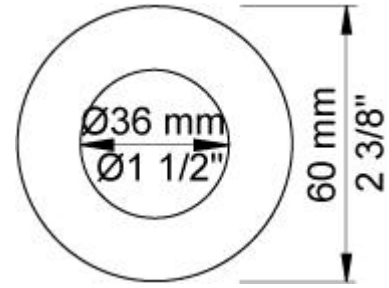

:	
:	
:	

**111**

One handle in-wall mixer, 6" spout, ceramic disc cartridge, 1.5 gpm.

	Bar:	1.0	2.0	3.0	4.0	5.0
111	(l/min)	2.9	4.1	5.0	5.0	5.0
111 <sup>1)</sup>	(l/min)	2.6	3.7	4.5	4.5	4.5

<sup>1)</sup> USA standard

**001**  
2 3/8" circular flange.

**010**  
6" fixed basin spout.

**100**  
One handle in-wall mixer with fixed outlet socket. 1/2" connection NPT female inlets.

**3001**  
2 3/8" circular flange.

**NR28**