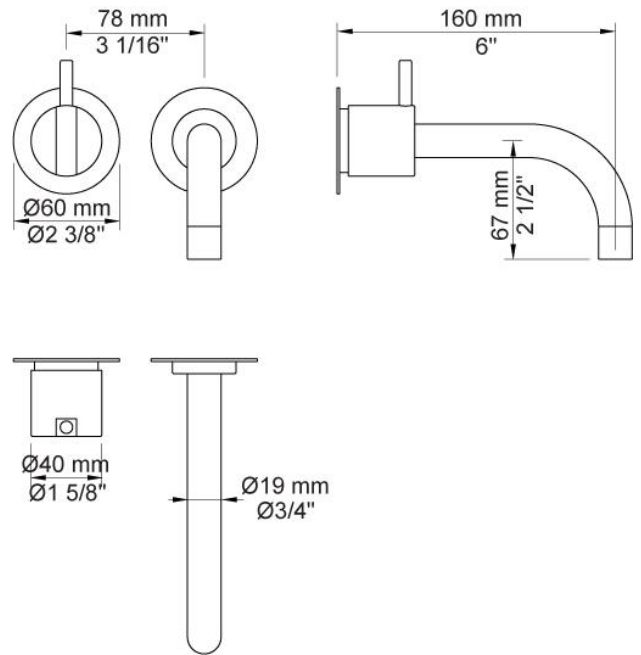

:	
:	
:	

**111**

One handle in-wall mixer, 6" spout, ceramic disc cartridge, 1.5 gpm.

	Bar:	1.0	2.0	3.0	4.0	5.0
111	(l/min)	2.9	4.1	5.0	5.0	5.0
111 <sup>1)</sup>	(l/min)	2.6	3.7	4.5	4.5	4.5

<sup>1)</sup> USA standard

**001**  
2 3/8" circular flange.

**010**  
6" fixed basin spout.

**100**  
One handle in-wall mixer with fixed outlet socket. 1/2" connection NPT female inlets.

**3001**  
2 3/8" circular flange.

**NR28**