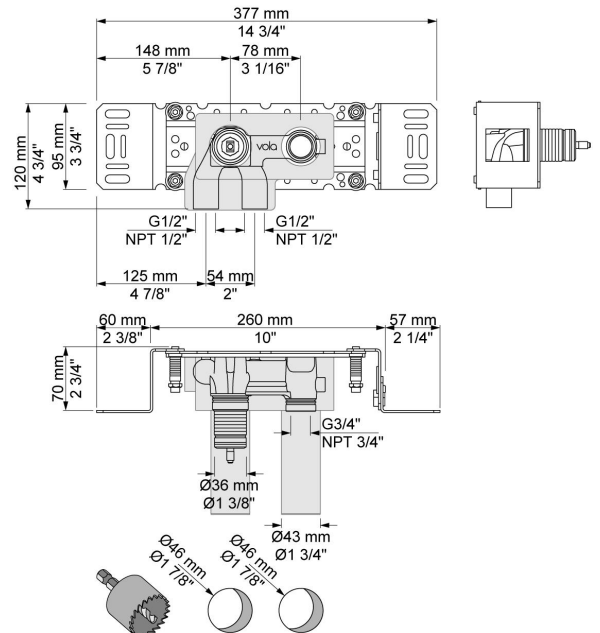

:	
:	
:	

**111**

One handle in-wall mixer, 6" spout, ceramic disc cartridge, 1.5 gpm.

	Bar:	1.0	2.0	3.0	4.0	5.0
111	(l/min)	2.9	4.1	5.0	5.0	5.0
111 <sup>1)</sup>	(l/min)	2.6	3.7	4.5	4.5	4.5

<sup>1)</sup> USA standard

**001**  
2 3/8" circular flange.

**010**  
6" fixed basin spout.

**100**  
One handle in-wall mixer with fixed outlet socket. 1/2" connection NPT female inlets.

**3001**  
2 3/8" circular flange.

**NR28**