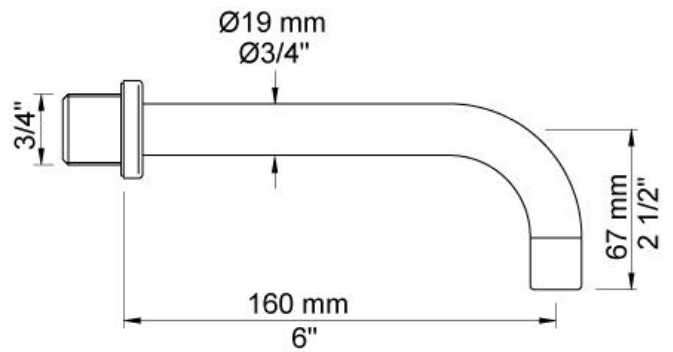

:	
:	
:	

**111**

One handle in-wall mixer, 6" spout, ceramic disc cartridge, 1.5 gpm.

	Bar:	1.0	2.0	3.0	4.0	5.0
111	(l/min)	2.9	4.1	5.0	5.0	5.0
111 <sup>1)</sup>	(l/min)	2.6	3.7	4.5	4.5	4.5

<sup>1)</sup> USA standard

**001**  
2 3/8" circular flange.

**010**  
6" fixed basin spout.

**100**  
One handle in-wall mixer with fixed outlet socket. 1/2" connection NPT female inlets.

**3001**  
2 3/8" circular flange.

**NR28**